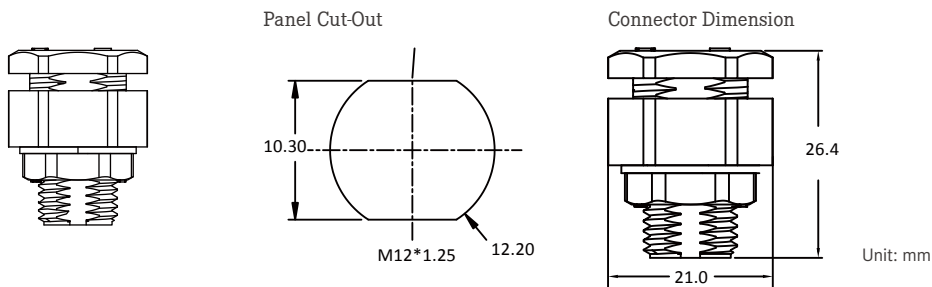

CATALOGUE

Vent Connector

Find Our Standard Products

Part Number		VENT-BD001	VENT-BD002
Specification	Assembly Type	Screw M12 x 1.25, With Nut	Screw M12 x 1.25, With Nut
	Environment Temperature	-20 ~ 105°C	-20 ~ 105°C
	Waterproof Rating	IP67	IP67
	Air Permeability	12sec/100cm ³	10sec/100cm ³
	Water Entry Pressure	> 100kPa	> 200kPa
Material	Housing	PBT+PC	PBT+PC
	Membrane	PTFE	PTFE
	Sealing	EPDM	EPDM
	Housing Color	Black	Black

Panel Section

Connector Dimension

Unit: mm

Part Number		VENT-BJ001	VENT-BJ004	VENT-BJ006
Specification	Assembly Type	Screw M12x1.5	Screw M12x1.5	Screw M12x1.5
	Environment Temperature	-40°C ~ 105°C	-40°C ~ 125°C	-40°C ~ 125°C
	Waterproof Rating	IP68(1M · 60mins) / IP69K	IP68(2M · 30mins) / IP69K	IP68(2M · 30mins) / IP69K
	Air Permeability	> 260ml/min @70mbar	> 450ml/min @70mbar	> 450ml/min @70mbar
	Water Entry Pressure	> 60kPa	> 29kPa	> 29kPa
Material	Housing	mPPE	mPPE	PA66
	Membrane	PTFE	PTFE	PTFE
	Sealing	Silicone	Silicone	Silicone
	Housing Color	Black	Black	Gray

Panel Section

Connector Dimension

Unit: mm

Part Number		VENT-BJ002	VENT-BJ003	VENT-BJ005
Specification	Assembly Type	NUT	Snap-in	Screw M12x1.5
	Environment Temperature	-40°C ~ 105°C	-40°C ~ 105°C	-40°C ~ 105°C
	Waterproof Rating	IP68(1M · 60mins), IP69K	IP68(1M · 60mins), IP69K	
	Air Permeability	> 260ml/min @70mbar	> 260ml/min @70mbar	> 1760ml/min @70mbar
	Water Entry Pressure	> 60kPa	> 60kPa	> 29kPa
Material	Housing	mPPE	mPPE	Zinc Alloy
	Membrane	PTFE	PTFE	PTFE
	Sealing	Silicone	Silicone	Silicone
	Housing Color	Black	Black	Silver