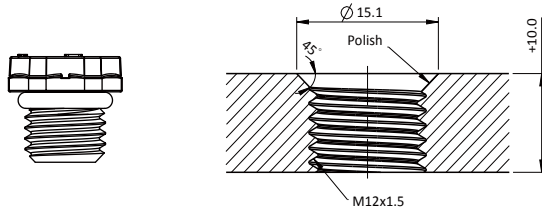

CATALOGUE

Vent Connector

Find Our Standard Products

Part Number		VENT-BD001	VENT-BD002
Specification	Assembly Type	Screw M12 x 1.25, With Nut	Screw M12 x 1.25, With Nut
	Environment Temperature	-20 ~ 105°C	-20 ~ 105°C
	Waterproof Rating	IP67	IP67
	Air Permeability	12sec/100cm ³	10sec/100cm ³
	Water Entry Pressure	> 100kPa	> 200kPa
Material	Housing	PBT+PC	PBT+PC
	Membrane	PTFE	PTFE
	Sealing	EPDM	EPDM
	Housing Color	Black	Black

Panel Section

Connector Dimension

Unit: mm

Part Number		VENT-BJ001	VENT-BJ004	VENT-BJ006
Specification	Assembly Type	Screw M12x1.5	Screw M12x1.5	Screw M12x1.5
	Environment Temperature	-40°C ~ 105°C	-40°C ~ 125°C	-40°C ~ 125°C
	Waterproof Rating	IP68(1M · 60mins) / IP69K	IP68(2M · 30mins) / IP69K	IP68(2M · 30mins) / IP69K
	Air Permeability	> 260ml/min @70mbar	> 450ml/min @70mbar	> 450ml/min @70mbar
	Water Entry Pressure	> 60kPa	> 29kPa	> 29kPa
Material	Housing	mPPE	mPPE	PA66
	Membrane	PTFE	PTFE	PTFE
	Sealing	Silicone	Silicone	Silicone
	Housing Color	Black	Black	Gray

Panel Section

Connector Dimension

Unit: mm

Part Number		VENT-BJ002	VENT-BJ003	VENT-BJ005
Specification	Assembly Type	NUT	Snap-in	Screw M12x1.5
	Environment Temperature	-40°C ~ 105°C	-40°C ~ 105°C	-40°C ~ 105°C
	Waterproof Rating	IP68(1M · 60mins), IP69K	IP68(1M · 60mins), IP69K	
	Air Permeability	> 260ml/min @70mbar	> 260ml/min @70mbar	> 1760ml/min @70mbar
	Water Entry Pressure	> 60kPa	> 60kPa	> 29kPa
Material	Housing	mPPE	mPPE	Zinc Alloy
	Membrane	PTFE	PTFE	PTFE
	Sealing	Silicone	Silicone	Silicone
	Housing Color	Black	Black	Silver