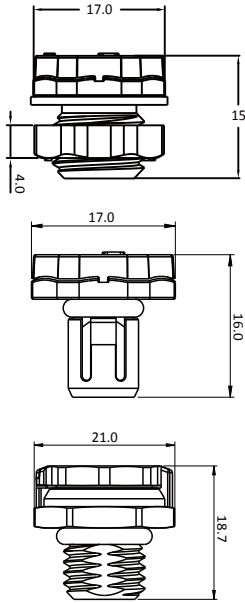

CATALOGUE

Vent Connector

Find Our Standard Products

Part Number		VENT-BD001	VENT-BD002
Specification	Assembly Type	Screw M12 x 1.25, With Nut	Screw M12 x 1.25, With Nut
	Environment Temperature	-20 ~ 105°C	-20 ~ 105°C
	Waterproof Rating	IP67	IP67
	Air Permeability	12sec/100cm ³	10sec/100cm ³
	Water Entry Pressure	> 100kPa	> 200kPa
Material	Housing	PBT+PC	PBT+PC
	Membrane	PTFE	PTFE
	Sealing	EPDM	EPDM
	Housing Color	Black	Black

Panel Section

Connector Dimension

Unit: mm

Part Number		VENT-BJ001	VENT-BJ004	VENT-BJ006
Specification	Assembly Type	Screw M12x1.5	Screw M12x1.5	Screw M12x1.5
	Environment Temperature	-40°C ~ 105°C	-40°C ~ 125°C	-40°C ~ 125°C
	Waterproof Rating	IP68(1M · 60mins) / IP69K	IP68(2M · 30mins) / IP69K	IP68(2M · 30mins) / IP69K
	Air Permeability	> 260ml/min @70mbar	> 450ml/min @70mbar	> 450ml/min @70mbar
	Water Entry Pressure	> 60kPa	> 29kPa	> 29kPa
Material	Housing	mPPE	mPPE	PA66
	Membrane	PTFE	PTFE	PTFE
	Sealing	Silicone	Silicone	Silicone
	Housing Color	Black	Black	Gray

Panel Section

Connector Dimension

Unit: mm

Part Number		VENT-BJ002	VENT-BJ003	VENT-BJ005
Specification	Assembly Type	NUT	Snap-in	Screw M12x1.5
	Environment Temperature	-40°C ~ 105°C	-40°C ~ 105°C	-40°C ~ 105°C
	Waterproof Rating	IP68(1M · 60mins), IP69K	IP68(1M · 60mins), IP69K	
	Air Permeability	> 260ml/min @70mbar	> 260ml/min @70mbar	> 1760ml/min @70mbar
	Water Entry Pressure	> 60kPa	> 60kPa	> 29kPa
Material	Housing	mPPE	mPPE	Zinc Alloy
	Membrane	PTFE	PTFE	PTFE
	Sealing	Silicone	Silicone	Silicone
	Housing Color	Black	Black	Silver