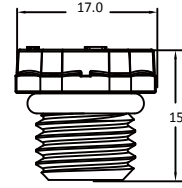

CATALOGUE

Vent Connector

Find Our Standard Products

Part Number		VENT-BD001	VENT-BD002
Specification	Assembly Type	Screw M12 x 1.25, With Nut	Screw M12 x 1.25, With Nut
	Environment Temperature	-20 ~ 105°C	-20 ~ 105°C
	Waterproof Rating	IP67	IP67
	Air Permeability	12sec/100cm ³	10sec/100cm ³
	Water Entry Pressure	> 100kPa	> 200kPa
Material	Housing	PBT+PC	PBT+PC
	Membrane	PTFE	PTFE
	Sealing	EPDM	EPDM
	Housing Color	Black	Black

Panel Section

Connector Dimension

Unit: mm

Part Number		VENT-BJ001	VENT-BJ004	VENT-BJ006
Specification	Assembly Type	Screw M12x1.5	Screw M12x1.5	Screw M12x1.5
	Environment Temperature	-40°C ~ 105°C	-40°C ~ 125°C	-40°C ~ 125°C
	Waterproof Rating	IP68(1M · 60mins) / IP69K	IP68(2M · 30mins) / IP69K	IP68(2M · 30mins) / IP69K
	Air Permeability	> 260ml/min @70mbar	> 450ml/min @70mbar	> 450ml/min @70mbar
	Water Entry Pressure	> 60kPa	> 29kPa	> 29kPa
Material	Housing	mPPE	mPPE	PA66
	Membrane	PTFE	PTFE	PTFE
	Sealing	Silicone	Silicone	Silicone
	Housing Color	Black	Black	Gray

Panel Section

Connector Dimension

Unit: mm

Part Number		VENT-BJ002	VENT-BJ003	VENT-BJ005
Specification	Assembly Type	NUT	Snap-in	Screw M12x1.5
	Environment Temperature	-40°C ~ 105°C	-40°C ~ 105°C	-40°C ~ 105°C
	Waterproof Rating	IP68(1M · 60mins), IP69K	IP68(1M · 60mins), IP69K	
	Air Permeability	> 260ml/min @70mbar	> 260ml/min @70mbar	> 1760ml/min @70mbar
	Water Entry Pressure	> 60kPa	> 60kPa	> 29kPa
Material	Housing	mPPE	mPPE	Zinc Alloy
	Membrane	PTFE	PTFE	PTFE
	Sealing	Silicone	Silicone	Silicone
	Housing Color	Black	Black	Silver