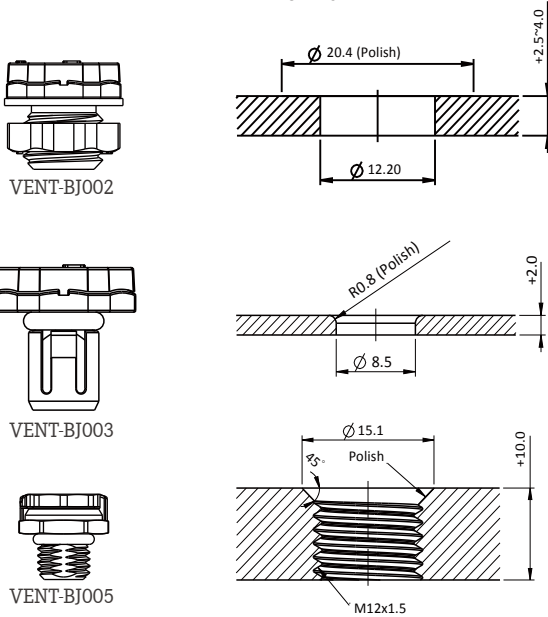

CATALOGUE

Vent Connector

Find Our Standard Products

Part Number		VENT-BD001	VENT-BD002
Specification	Assembly Type	Screw M12 x 1.25, With Nut	Screw M12 x 1.25, With Nut
	Environment Temperature	-20 ~ 105°C	-20 ~ 105°C
	Waterproof Rating	IP67	IP67
	Air Permeability	12sec/100cm ³	10sec/100cm ³
	Water Entry Pressure	> 100kPa	> 200kPa
Material	Housing	PBT+PC	PBT+PC
	Membrane	PTFE	PTFE
	Sealing	EPDM	EPDM
	Housing Color	Black	Black

Panel Section

Connector Dimension

Unit: mm

Part Number		VENT-BJ001	VENT-BJ004	VENT-BJ006
Specification	Assembly Type	Screw M12x1.5	Screw M12x1.5	Screw M12x1.5
	Environment Temperature	-40°C ~ 105°C	-40°C ~ 125°C	-40°C ~ 125°C
	Waterproof Rating	IP68(1M · 60mins) / IP69K	IP68(2M · 30mins) / IP69K	IP68(2M · 30mins) / IP69K
	Air Permeability	> 260ml/min @70mbar	> 450ml/min @70mbar	> 450ml/min @70mbar
	Water Entry Pressure	> 60kPa	> 29kPa	> 29kPa
Material	Housing	mPPE	mPPE	PA66
	Membrane	PTFE	PTFE	PTFE
	Sealing	Silicone	Silicone	Silicone
	Housing Color	Black	Black	Gray

Panel Section

Connector Dimension

Unit: mm

Part Number		VENT-BJ002	VENT-BJ003	VENT-BJ005
Specification	Assembly Type	NUT	Snap-in	Screw M12x1.5
	Environment Temperature	-40°C ~ 105°C	-40°C ~ 105°C	-40°C ~ 105°C
	Waterproof Rating	IP68(1M · 60mins), IP69K	IP68(1M · 60mins), IP69K	
	Air Permeability	> 260ml/min @70mbar	> 260ml/min @70mbar	> 1760ml/min @70mbar
	Water Entry Pressure	> 60kPa	> 60kPa	> 29kPa
Material	Housing	mPPE	mPPE	Zinc Alloy
	Membrane	PTFE	PTFE	PTFE
	Sealing	Silicone	Silicone	Silicone
	Housing Color	Black	Black	Silver