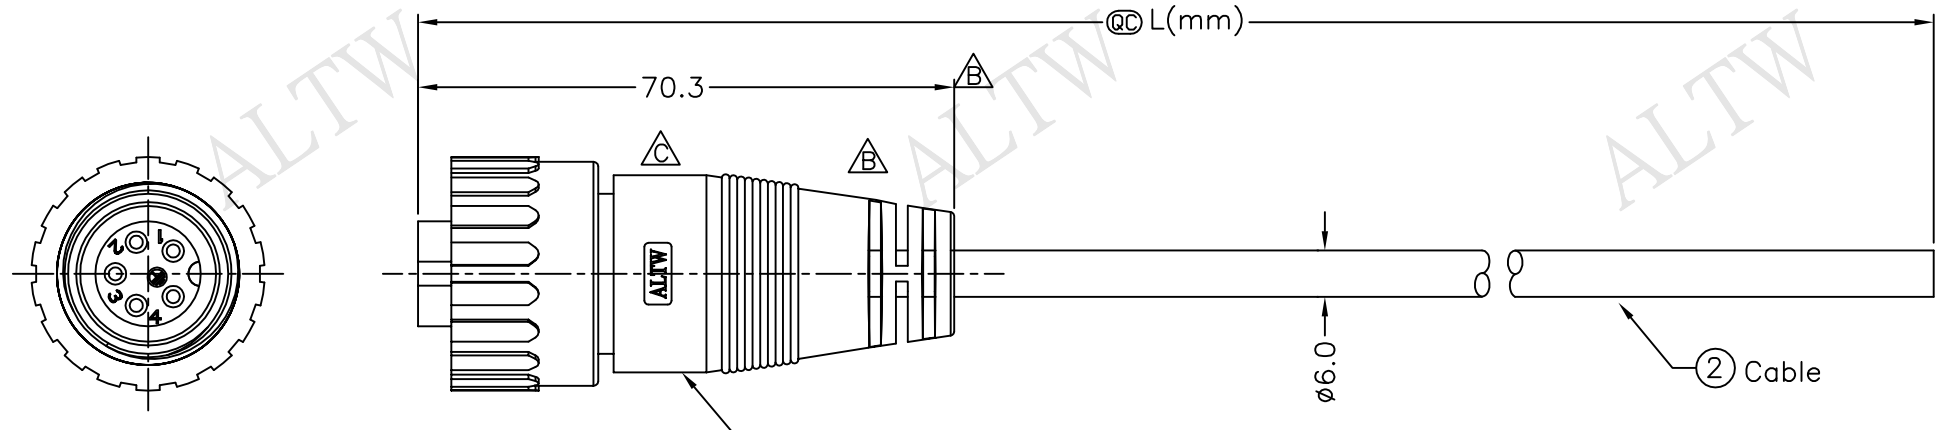

REV.	ECN NO.	DATE	SIGN	DESCRIPTION
B	LEN-940102~5	2009/03/11	Li Xiu Zhi	Change SR & Dimension
C	LEN1730099~102	2017/03/10	Ruru	Change Logo

Conn.

① PWE-05AFFM-SL7000
Color:Black

PWE-05AFFM-SL7AXX

XX:01~99Meter
01:01Meter
02:02Meters
⋮
99:99Meters

Cable Length(L):01~99Meters

Note:

- * @C Important Dimensions To Check.
- * Waterproof Rate: IP67
- * Housing: Nylon+GF, Black
- * Pin: Copper Alloy, Gold Plated
- * O-Ring: EPDM, Black
- * Nut: Nylon+GF, Black
- * Cable: UL2464 20AWG*5C+D+AL
PVC Jacket UV Resistant, OD=6.0mm, Black
- * Cable Length Tolerance:01M:40mm
02M~05M:60mm
06M~10M:100mm
11M~30M:200mm
31M~99M:500mm

Pin Assignments
Front View前視圖

5	Green	綠
4	White	白
3	Black	黑
2	Blue	藍
1	Brown	棕
Conn.	Wire Color	
	Pin Out	

UNIT:mm	
TOLERANCE	$\Delta \pm 0.5mm$

TITLE Power,Cable Screw 5Pin F Conn. F Pin	
SCALE Free	SHEET 1 OF 1
REV. C	SIZE A4
QC :Inspection Item	