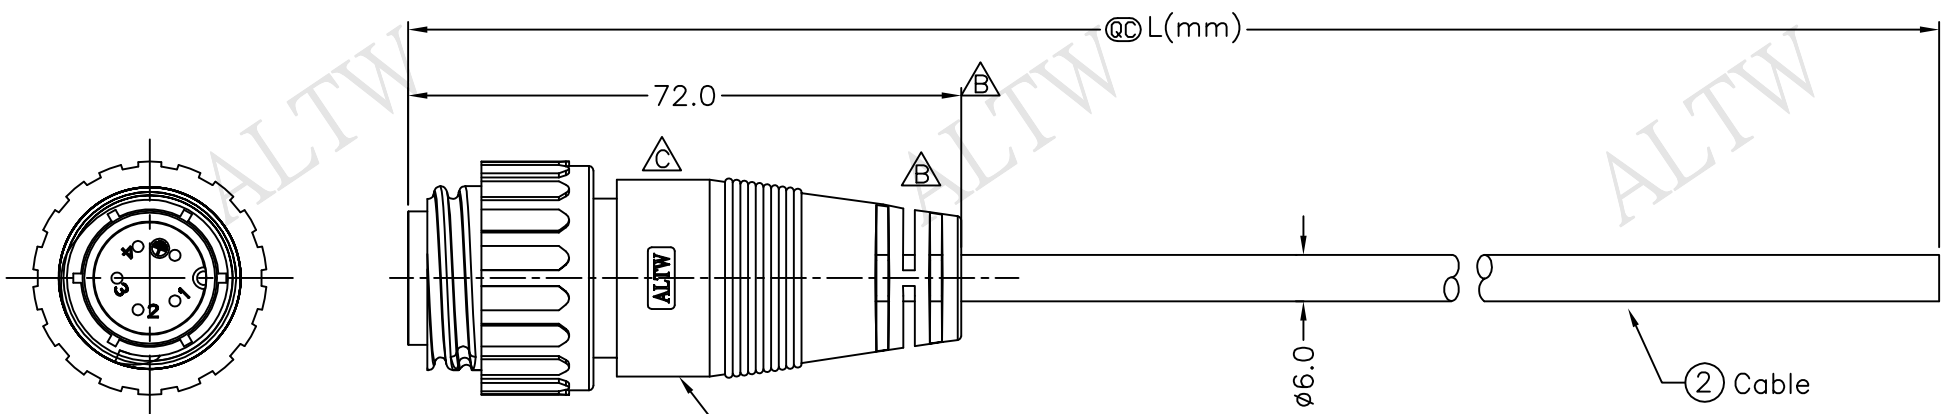

Conn.

① PWE-05AMMM-SL7000
Color:Black

PWE-05AMMM-SL7AXX
 XX:01~99Meter
 01:01Meter
 02:02Meters
 ...
 99:99Meters
 Cable Length(L):01~99Meters

- Note:
- * @C Important Dimensions To Check.
 - * Waterproof Rate: IP67
 - * Housing: Nylon+GF, Black
 - * Pin: Copper Alloy, Gold Plated
 - * Nut: Nylon+GF, Black
 - * Cable: UL2464 20AWG*5C+D+AL
PVC Jacket UV Resistant, OD=6.0mm, Black
 - * Cable Length Tolerance:01M:40mm
02M~05M:60mm
06M~10M:100mm
11M~30M:200mm
31M~99M:500mm

Pin Assignments
Front View前視圖

5	Green	綠
4	White	白
3	Black	黑
2	Blue	藍
1	Brown	棕
Conn.	Wire Color	Pin Out

UNIT:mm	
TOLERANCE	$\Delta \pm 0.5mm$

TITLE Power,Cable Screw 5Pin M Conn. M Pin	
SCALE Free	SHEET 1 OF 1
REV. C	SIZE A4
@C :Inspection Item	