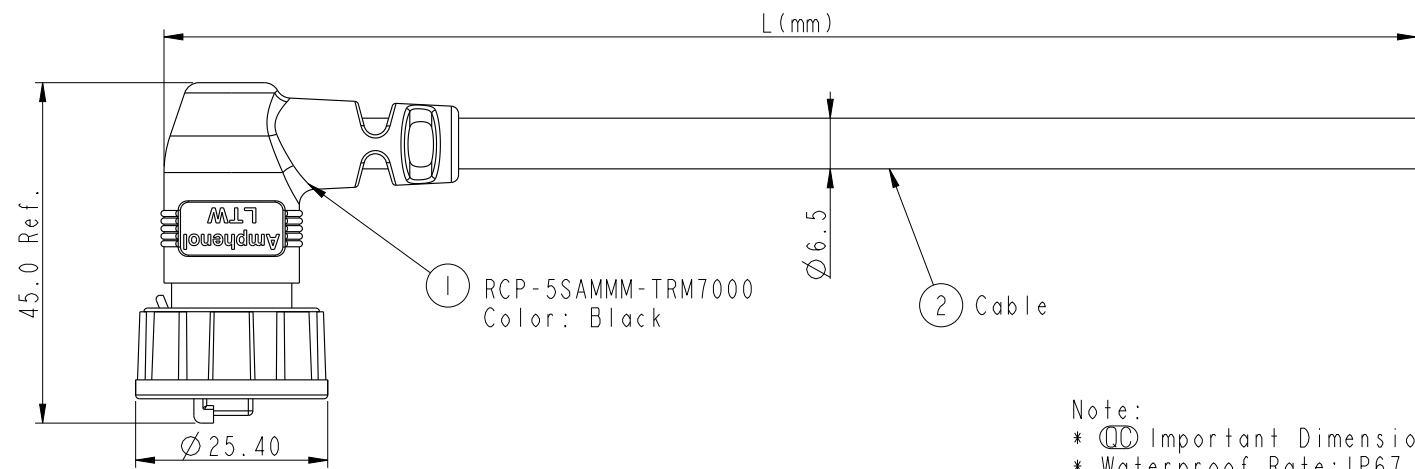

THIS DOCUMENT IS SUBJECT TO CHANGE WITHOUT NOTICE. IT IS CONFIDENTIAL AND A PROPERTY OF AMPHENOL LTW. DISCLOSURE TO THIRD PARTY HAS TO BE AUTHORIZED BY AMPHENOL LTW.

REV.	ECN NO.	DATE	SIGN	DESCRIPTION

① RCP-5SAMMM-TRM7000
Color: Black

② Cable

- Note:
- * \varnothing Important Dimension
 - * Waterproof Rate: IP67.
 - * Plug: PC, UL94V-2, Gold Plated, Shielded
 - * Lock Nut: Nylon+GF, Black.
 - * Gasket: EPDM, Black.
 - * Cable: (B)CAT5E FTP, OD Max.: \varnothing 6.5, Black.
 - * Cable Length Tolerance:
 - 01M: \pm 40mm
 - 02~05M: \pm 60mm
 - 06~10M: \pm 100mm
 - 11~30M: \pm 200mm
 - 30~99M: \pm 500mm

RCP-5SAMMM-TRM7BXX

XX: 01~99Meter
01: 01Meter
02: 02Meters
:
:
99: 99Meters
Cable Length(L):01~99Meters

(B)CAT5E FTP

Pin Out

Wire Color	Plug	Shield
Drain Wire	接地	Shield
Brown	棕	8
Brown/white	棕白	7
Green	綠	6
Blue/white	藍白	5
Blue	藍	4
Green/white	綠白	3
Orange	橙	2
Orange/white	橙白	1

Twist 對絞
Twist 對絞
Twist 對絞

UNIT:mm		
TOLERANCE		
.X	\pm 0.25	
.XX	\pm 0.1	
.XXX	\pm 0.05	
ANGLES	\pm 1°	

TITLE RJ45,C SIZE,RIGHT ANGLE CABLE 3P_LOCK 5E M CONN M PIN			
SCALE 1:1	SIZE A4	SHEET 1 OF 1	
REV. A	WC-REV. A.7	\varnothing : Inspection item	