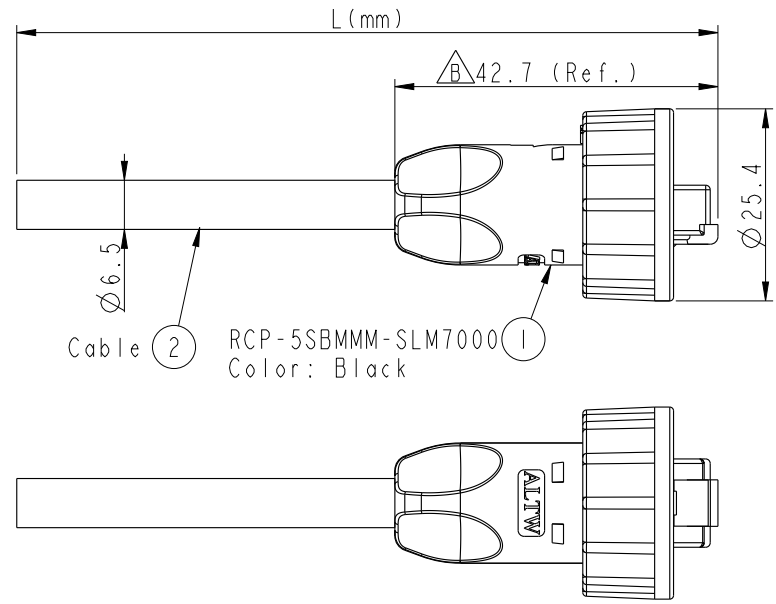

Cable ② RCP-5SBMMM-SLM7000
Color: Black

Drain Wire	接地線	Shield	
Brown	棕	8	Twist
White/Brown	白/棕	7	
Green	綠	6	Twist
White/Blue	白/藍	5	
Blue	藍	4	Twist
White/Green	白/綠	3	
Orange	橘	2	Twist
White/Orange	白/橘	1	
Wire Color		Plug	
Pin Out			

RCP-5SBMMM-SLM7BXX
T
XX: 01~99Meters
01: 01Meters
02: 02Meters
|
99: 99Meters
Cable Length(L):01~99Meters

- Note:
- * Ⓞ Important Dimension
 - * Waterproof Rate: IP67
 - * Plug: 8P8C, Gold Plated, Shielded
 - * Screw Nut: Nylon+GF, Black
 - * Cable: CAT5E FTP 24#*4P+D +Al/My(UV Resistant) OD=6.5mm, Black.
 - * Cable Length Tolerance:
 - 01M: ±40mm
 - 02~05M: ±60mm
 - 06~10M: ±100mm
 - 11~30M: ±200mm
 - 30~99M: ±500mm

UNIT:mm		
TOLERANCE		
.X	±0.25	
.XX	±0.1	
.XXX	±0.05	
ANGLES	±1°	

TITLE RJ45, C Size			
SCALE 1:1	SIZE A4	SHEET 1 OF 1	
REV. B	WC-REV. A.3	Ⓞ: Inspection item	

Amphenol LTW
安費諾亮泰企業股份有限公司

ITEM NO	DRAWN BY JC Chen	DATE 2019-08-05
DWG NO RCP-5SBMMM-SLM7BXX	CHECKED BY Li Feng	DATE 2019-08-05
CUSTOMER ALTW	APPROVED BY Jerry	DATE 2019-08-05