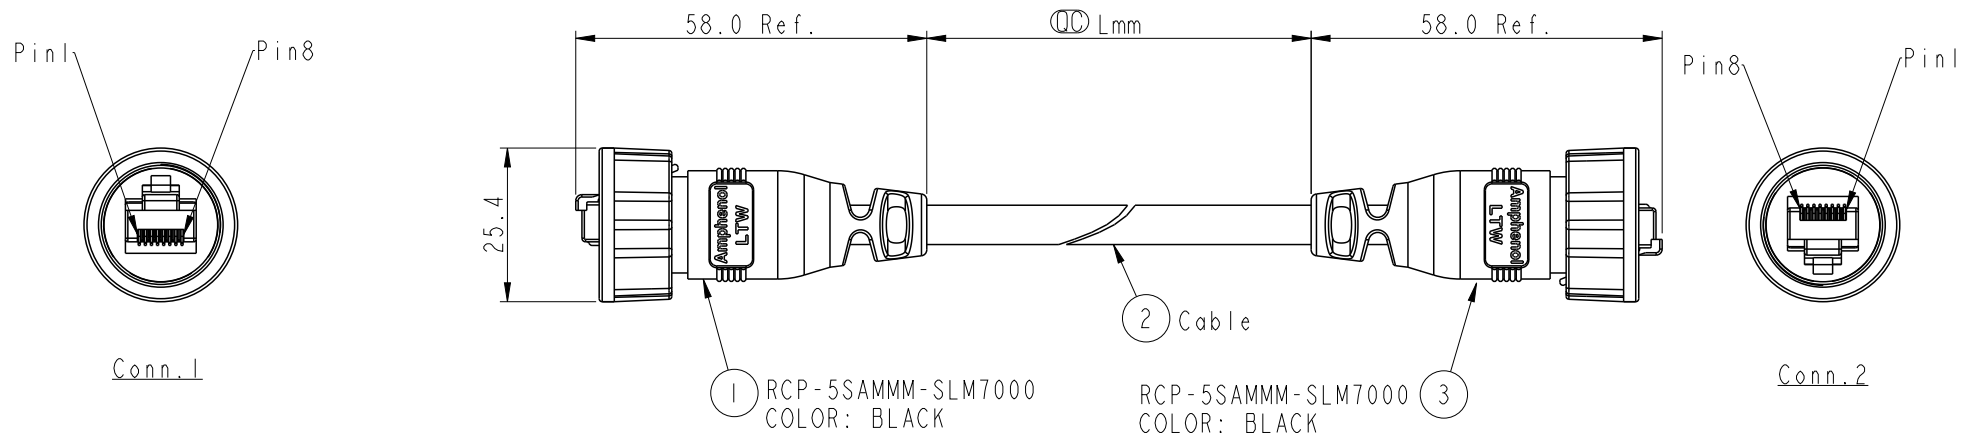

**ALTW**  
**CONFIDENTIAL**  
 2019-09-06  
 R&D DEPT.

RCP5SM-RCP5SM-SL7B XX

- XX : 01~99Meters
- 01 : 01Meter
- 02 : 02Meters
- :
- :
- 99 : 99Meters

- Note:**
- \*  $\text{CC}$  Important Dimension To Check
  - \* Waterproof Rate: IP67
  - \* Housing: Nylon+GF, Black
  - \* Screw Nut: Nylon+GF, Black
  - \* RJ Plug: Shield, Phosphor Bronze, Gold Plated
  - \* Cable: CAT5E FTP 24#\*4P+D+AL/MY, PVC Jacket, OD6.5, Black
  - \* Cable Length Tolerance:
    - 01M: ±40mm
    - 02M~05M: ±60mm
    - 06M~10M: ±100mm
    - 11M~30M: ±200mm
    - 31M~99M: ±500mm

Pin Out

UNIT:mm	
TOLERANCE	
.X	±0.25
.XX	±0.1
.XXX	±0.05
ANGLES	±1°

TITLE RJ DOUBLE-ENDED, WITH CONN			
SCALE 4:5	SIZE A4	SHEET 1 OF 1	
REV. D	WC-REV. A.3	$\text{CC}$ : Inspection item	

**Amphenol LTW**  
 安費諾亮泰企業股份有限公司