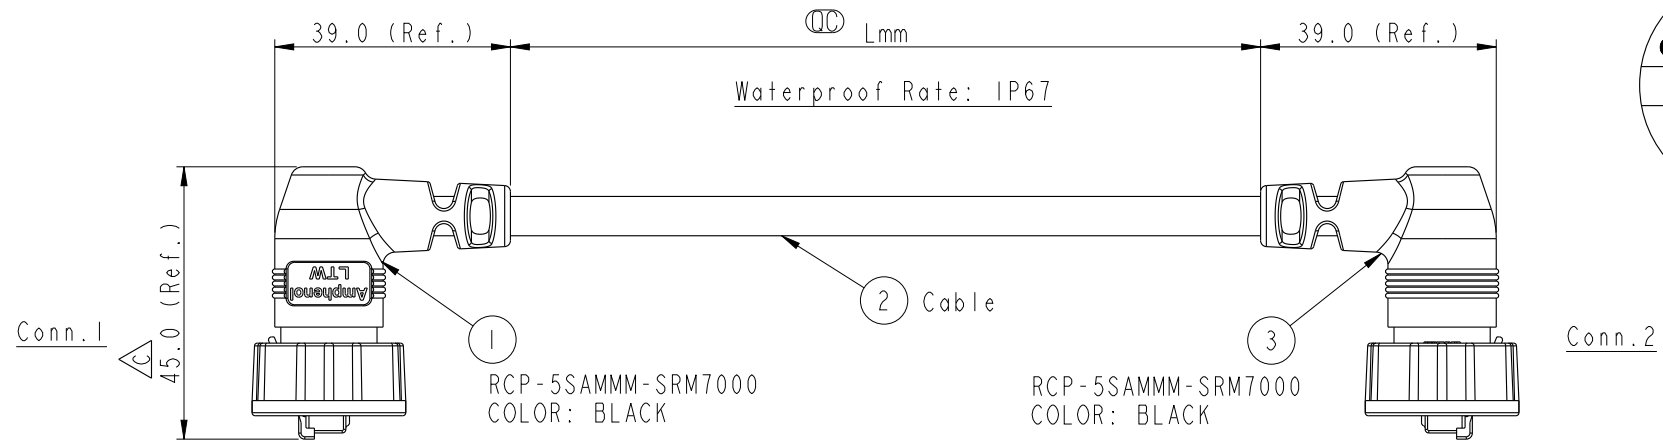

REV.	ECN NO.	DATE	SIGN	DESCRIPTION
B	CI90428	2019/03/21	Cynthia	Update Note
C	CI91395	2019/08/08	JC Chen	Dimensional tolerance change

RCP5SM-RCP5SM-SR7B XX
 XX : 01~99Meters
 01 : 01Meter
 02 : 02Meters
 ...
 99 : 99Meters
 Cable Length(L): 01~99Meters

- Note:
- * (QC) Important Dimension To Check
 - * Waterproof Rate: IP67 (Mating)
 - * Housing: Nylon+GF, Black
 - * Screw Nut: Nylon+GF, Black
 - * RJ Plug: Shield, Phosphor Bronze, Gold Plated
 - * Cable: CAT5E FTP 24#*4P+D+AL/MY, 6.5
 - * Cable Length Tolerance: 01M:±40mm
 02M~05M:±60mm
 06M~10M:±100mm
 11M~30M:±200mm
 31M~99M:±500mm

UNIT:mm			TITLE RJ DOUBLE-90 ENDED, WITH CONN 13/16"-28UNS
TOLERANCE .X ±0.25 .XX ±0.1 .XXX ±0.05 ANGLES ±1°	SCALE 4:5	SIZE A4	SHEET 1 OF 1
REV. C	WC-REV. A.2	QC: Inspection item	

Amphenol LTW
 安費諾亮泰企業股份有限公司