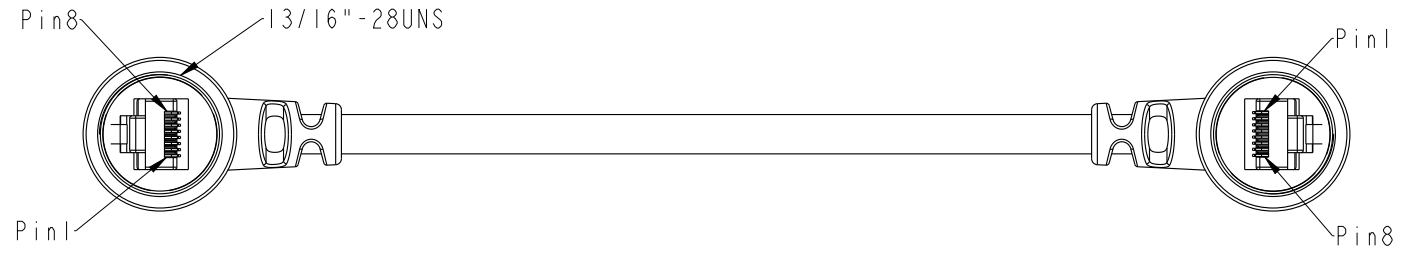

REV.	ECN NO.	DATE	SIGN	DESCRIPTION
B	CI90428	2019/03/21	Cynthia	Update Note
C	CI91395	2019/08/08	JC Chen	Dimensional tolerance change

RCP5SM-RCP5SM-SR7B XX
 XX : 01~99Meters
 01 : 01Meter
 02 : 02Meters
 ...
 99 : 99Meters
 Cable Length(L): 01~99Meters

- Note:
- * (QC) Important Dimension To Check
 - * Waterproof Rate: IP67 (Mating)
 - * Housing: Nylon+GF, Black
 - * Screw Nut: Nylon+GF, Black
 - * RJ Plug: Shield, Phosphor Bronze, Gold Plated
 - * Cable: CAT5E FTP 24#*4P+D+AL/MY, 6.5
 - * Cable Length Tolerance: 01M:±40mm
 02M~05M:±60mm
 06M~10M:±100mm
 11M~30M:±200mm
 31M~99M:±500mm

Shield	Drain Wire	接地線	Shield	
8	Brown	棕	8	Twist
7	White/Brown	白/棕	7	Twist
6	Green	綠	6	
5	White/Blue	白/藍	5	Twist
4	Blue	藍	4	
3	White/Green	白/綠	3	Twist
2	Orange	橘	2	
1	White/Orange	白/橘	1	Twist
Conn.1	Wire Color		Conn.2	

UNIT:mm			TITLE RJ DOUBLE-90 ENDED, WITH CONN 13/16"-28UNS
TOLERANCE .X ±0.25 .XX ±0.1 .XXX ±0.05 ANGLES ±1°	SCALE 4:5	SIZE A4	SHEET 1 OF 1
REV. C	WC-REV. A.2	QC: Inspection item	

Amphenol LTW
 安費諾亮泰企業股份有限公司