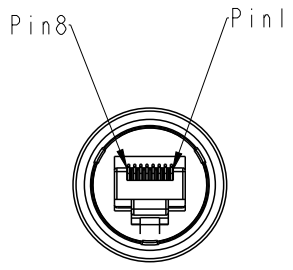

REV.	ECN NO.	DATE	SIGN	DESCRIPTION
B	C190683	2019-05-02	Allen	Update Note.

Conn.1

Waterproof Rate: IP67

Conn.2

1 RCP-5SAMMM-TLM7000
COLOR: BLACK

3 RCP-5SAMMM-TLM7000
COLOR: BLACK

RCP5SM-RCP5SM-TL7B XX
 XX : 01~99Meters
 01 : 01Meter
 02 : 02Meters
 :
 :
 99 : 99Meters
 Cable Length(L): 01~99Meters

- Note:
- * \varnothing Important Dimension To Check
 - * Waterproof Rate: IP67
 - * Housing: Nylon+GF, Black
 - * Lock Nut: Nylon+GF, Black
 - * RJ Plug: Shield, Phosphor Bronze, Gold Plated
 - * Cable: CAT5E FTP 24#*4P+D+AL/MY, 6.5
 - * Cable Length Tolerance:
 - 01M: ±40mm
 - 02M~05M: ±60mm
 - 06M~10M: ±100mm
 - 11M~30M: ±200mm
 - 31M~99M: ±500mm

Shield	Drain Wire	Shield
8	Brown 棕	8
7	White/Brown 白/棕	7
6	Green 綠	6
5	White/Blue 白/藍	5
4	Blue 藍	4
3	White/Green 白/綠	3
2	Orange 橘	2
1	White/Orange 白/橘	1
Conn.1	Wire Color	Conn.2

Pin Out

UNIT:mm		TITLE RJ DOUBLE-ENDED, WITH CONN	Amphenol LTW 安費諾亮泰企業股份有限公司	ITEM NO	DRAWN BY Allen	DATE 2019-05-02
TOLERANCE .X ±0.25 .XX ±0.1 .XXX ±0.05 ANGLES ±1°	SCALE 4:5	SIZE A4	SHEET 1 OF 1	DWG NO RCP5SM-RCP5SM-TL7BXX	CHECKED BY Jane	DATE 2019-05-02
REV. B	WC-REV. A.2	\varnothing : Inspection item		CUSTOMER ALTW	APPROVED BY Neo	DATE 2019-05-02