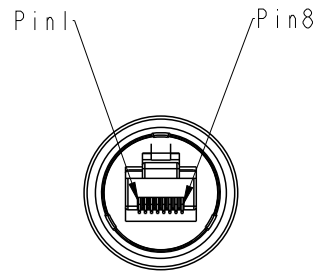

REV.	ECN NO.	DATE	SIGN	DESCRIPTION
B	C190683	2019-05-02	Allen	Update Note.

Conn.1

Waterproof Rate: IP67

Conn.2

1 RCP-5SAMMM-TLM7000
COLOR: BLACK

3 RCP-5SAMMM-TLM7000
COLOR: BLACK

RCP5SM-RCP5SM-TL7B XX
 XX : 01~99Meters
 01 : 01Meter
 02 : 02Meters
 :
 :
 99 : 99Meters
 Cable Length(L): 01~99Meters

- Note:
- * \varnothing Important Dimension To Check
 - * Waterproof Rate: IP67
 - * Housing: Nylon+GF, Black
 - * Lock Nut: Nylon+GF, Black
 - * RJ Plug: Shield, Phosphor Bronze, Gold Plated
 - * Cable: CAT5E FTP 24#*4P+D+AL/MY, 6.5
 - * Cable Length Tolerance:
 - 01M: ±40mm
 - 02M~05M: ±60mm
 - 06M~10M: ±100mm
 - 11M~30M: ±200mm
 - 31M~99M: ±500mm

Shield	Drain Wire	Shield
8	Brown 棕	8
7	White/Brown 白/棕	7
6	Green 綠	6
5	White/Blue 白/藍	5
4	Blue 藍	4
3	White/Green 白/綠	3
2	Orange 橘	2
1	White/Orange 白/橘	1
Conn.1	Wire Color	Conn.2

Pin Out

UNIT:mm		TITLE RJ DOUBLE-ENDED, WITH CONN	Amphenol LTW 安費諾亮泰企業股份有限公司	ITEM NO	DRAWN BY Allen	DATE 2019-05-02
TOLERANCE .X ±0.25 .XX ±0.1 .XXX ±0.05 ANGLES ±1°	SCALE 4:5	SIZE A4	SHEET 1 OF 1	DWG NO RCP5SM-RCP5SM-TL7BXX	CHECKED BY Jane	DATE 2019-05-02
REV. B	WC-REV. A.2	\varnothing : Inspection item		CUSTOMER ALTW	APPROVED BY Neo	DATE 2019-05-02