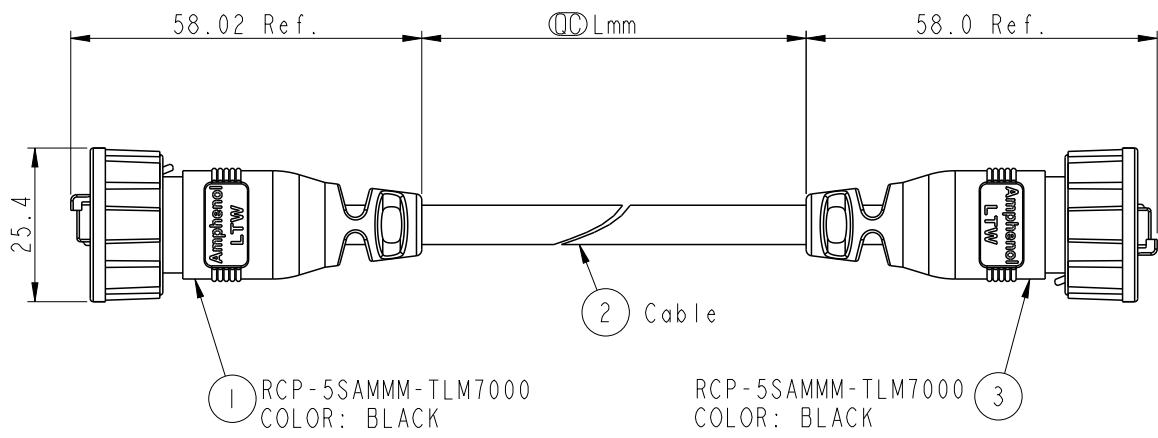

REV.	ECN NO.	DATE	SIGN	DESCRIPTION
B	C190683	2019-05-02	Allen	Update Note.

Conn.1

Waterproof Rate: IP67

Conn.2

1 RCP-5SAMMM-TLM7000
COLOR: BLACK

3 RCP-5SAMMM-TLM7000
COLOR: BLACK

RCP5SM-RCP5SM-TL7B XX
 XX : 01~99Meters
 01 : 01Meter
 02 : 02Meters
 :
 :
 99 : 99Meters
 Cable Length(L): 01~99Meters

- Note:
- * \varnothing Important Dimension To Check
 - * Waterproof Rate: IP67
 - * Housing: Nylon+GF, Black
 - * Lock Nut: Nylon+GF, Black
 - * RJ Plug: Shield, Phosphor Bronze, Gold Plated
 - * Cable: CAT5E FTP 24#*4P+D+AL/MY, 6.5
 - * Cable Length Tolerance:
 - 01M: ±40mm
 - 02M~05M: ±60mm
 - 06M~10M: ±100mm
 - 11M~30M: ±200mm
 - 31M~99M: ±500mm

Shield	Drain Wire	Shield
8	Brown 棕	8
7	White/Brown 白/棕	7
6	Green 綠	6
5	White/Blue 白/藍	5
4	Blue 藍	4
3	White/Green 白/綠	3
2	Orange 橘	2
1	White/Orange 白/橘	1
Conn.1	Wire Color	Conn.2

Pin Out

UNIT:mm		TITLE RJ DOUBLE-ENDED, WITH CONN	Amphenol LTW 安費諾亮泰企業股份有限公司	ITEM NO	DRAWN BY Allen	DATE 2019-05-02
TOLERANCE .X ±0.25 .XX ±0.1 .XXX ±0.05 ANGLES ±1°	SCALE 4:5	SIZE A4	SHEET 1 OF 1	DWG NO RCP5SM-RCP5SM-TL7BXX	CHECKED BY Jane	DATE 2019-05-02
REV. B	WC-REV. A.2	\varnothing : Inspection item		CUSTOMER ALTW	APPROVED BY Neo	DATE 2019-05-02