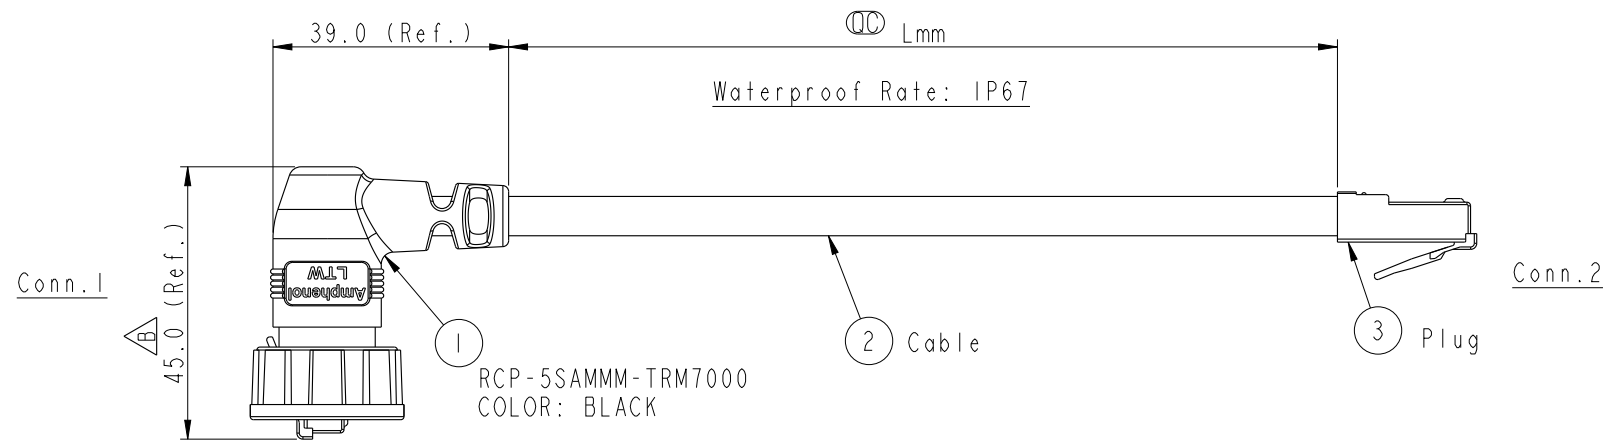

RCP5SM-SPG06M-TR7B XX
 XX : 01~99Meters
 01 : 01Meter
 02 : 02Meters
 ...
 99 : 99Meters
 Cable Length(L): 01~99Meters

- Note:
- * (QC) Important Dimension to Check
 - * Waterproof Rate: IP67 (Mating)
 - * Housing: Nylon+GF, Black
 - * Lock Nut: Nylon+GF, Black
 - * RJ Plug: Shield, Phosphor Bronze, Gold Plated
 - * Cable: CAT5E FTP 24#*4P+D+AL/MY, 6.5
 - * Cable Length Tolerance: 01M:±40mm
 02M~05M:±60mm
 11M~30M:±200mm
 31M~99M:±500mm

Shield	Drain Wire	接地線	Shield
8	Brown	棕	8
7	White/Brown	白/棕	7
6	Green	綠	6
5	White/Blue	白/藍	5
4	Blue	藍	4
3	White/Green	白/綠	3
2	Orange	橘	2
1	White/Orange	白/橘	1
Conn.1	Wire Color		Conn.2

Pin Out

UNIT:mm			TITLE RJ DOUBLE-90 ENDED, WITH CONN 3KEY LOCK
TOLERANCE .X ±0.25 .XX ±0.1 .XXX ±0.05 ANGLES ±1°	SCALE 4:5	SIZE A4	SHEET 1 OF 1
REV. B	WC-REV. A.2	(QC): Inspection item	