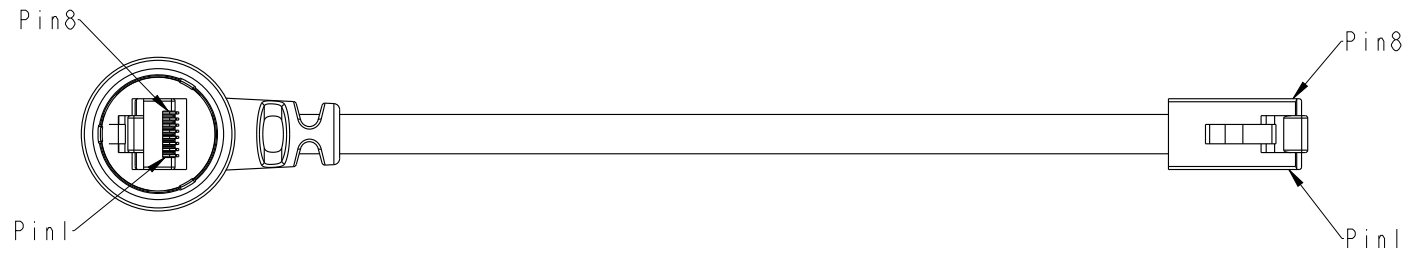

RCP5SM-SPG06M-TR7B XX
 XX : 01~99Meters
 01 : 01Meter
 02 : 02Meters
 ...
 99 : 99Meters
 Cable Length(L): 01~99Meters

- Note:
- * (QC) Important Dimension to Check
 - * Waterproof Rate: IP67 (Mating)
 - * Housing: Nylon+GF, Black
 - * Lock Nut: Nylon+GF, Black
 - * RJ Plug: Shield, Phosphor Bronze, Gold Plated
 - * Cable: CAT5E FTP 24#*4P+D+AL/MY, 6.5
 - * Cable Length Tolerance: 01M:±40mm
 02M~05M:±60mm
 11M~30M:±200mm
 31M~99M:±500mm

Shield	Drain Wire	接地線	Shield
8	Brown	棕	8
7	White/Brown	白/棕	7
6	Green	綠	6
5	White/Blue	白/藍	5
4	Blue	藍	4
3	White/Green	白/綠	3
2	Orange	橘	2
1	White/Orange	白/橘	1
Conn.1	Wire Color		Conn.2

Pin Out

UNIT:mm			TITLE RJ DOUBLE-90 ENDED, WITH CONN 3KEY LOCK
TOLERANCE .X ±0.25 .XX ±0.1 .XXX ±0.05 ANGLES ±1°	SCALE 4:5	SIZE A4	SHEET 1 OF 1
REV. B	WC-REV. A.2	(QC): Inspection item	