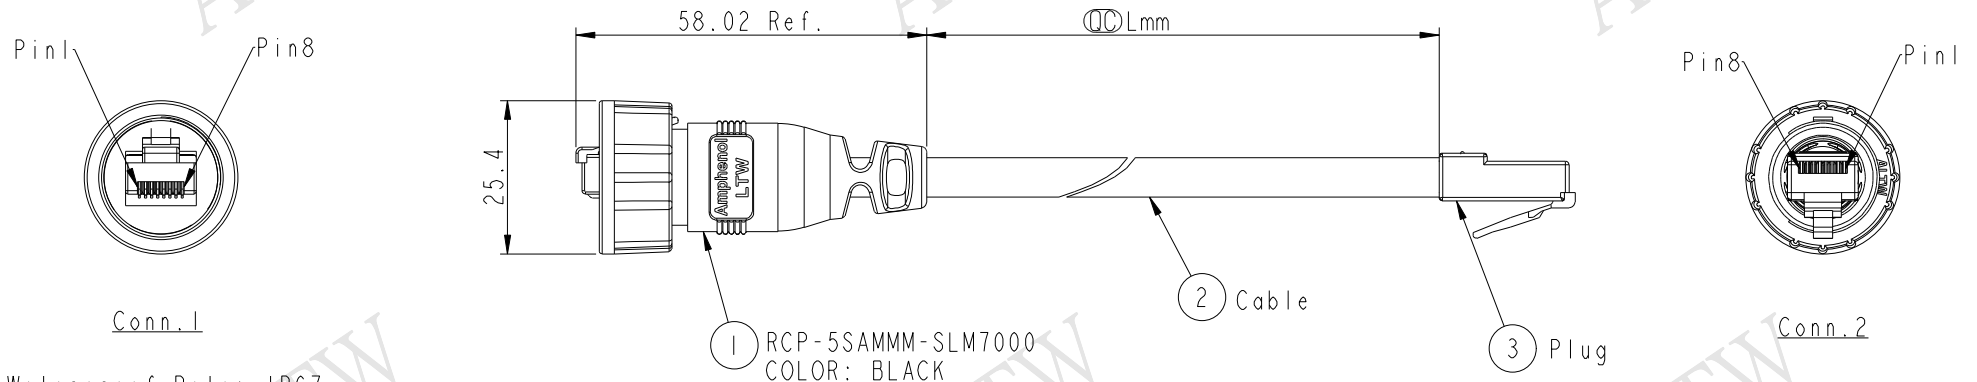

REV.	ECN NO.	DATE	SIGN	DESCRIPTION
B	LEN1720074-075	2017-02-17	Feng_Li	Modify Note

Waterproof Rate: IP67

RCP5SM-SPG06M-SL7B XX
 XX : 01~99Meters
 01 : 01Meter
 02 : 02Meters
 :
 :
 99 : 99Meters
 Cable Length(L): 01~99Meters

- Note:
- * (±) Important Dimension To Check
 - * Waterproof Rate: IP67
 - * Housing: Nylon+GF, Black
 - * Screw Nut: Nylon+GF, Black
 - * RJ Plug: Shield, Phosphor Bronze, Gold Plated
 - * Cable: CAT5E FTP 24#*4P+D+AL/MY, 6.5
 - * Cable Length Tolerance: 01M: ±40mm
 02M~05M: ±60mm
 06M~10M: ±100mm
 11M~30M: ±200mm
 31M~99M: ±500mm

Shield	Drain Wire	接地線	Shield
8	Brown	棕	8
7	White/Brown	白/棕	7
6	Green	綠	6
5	White/Blue	白/藍	5
4	Blue	藍	4
3	White/Green	白/綠	3
2	Orange	橘	2
1	White/Orange	白/橘	1
Conn.1	Wire Color		Conn.2

Pin Out

UNIT:mm TOLERANCE .X ±0.25 .XX ±0.1 .XXX ±0.05 ANGLES ±1°	TITLE RJ DOUBLE-ENDED, WITH PLUG		Amphenol LTW 安費諾亮泰企業股份有限公司		ITEM NO RCP5SM-SPG06M-SL7BXX	DRAWN BY Feng_Li	DATE 2017-02-17	
	SCALE 4:5	SIZE A4	SHEET 1 OF 1	REV. B	WC-REV. A.1	CHECKED BY Jinhai	DATE 2017-02-17	APPROVED BY Jerry
	REV. B		WC-REV. A.1		CUSTOMER ALTW	DATE 2017-02-17		