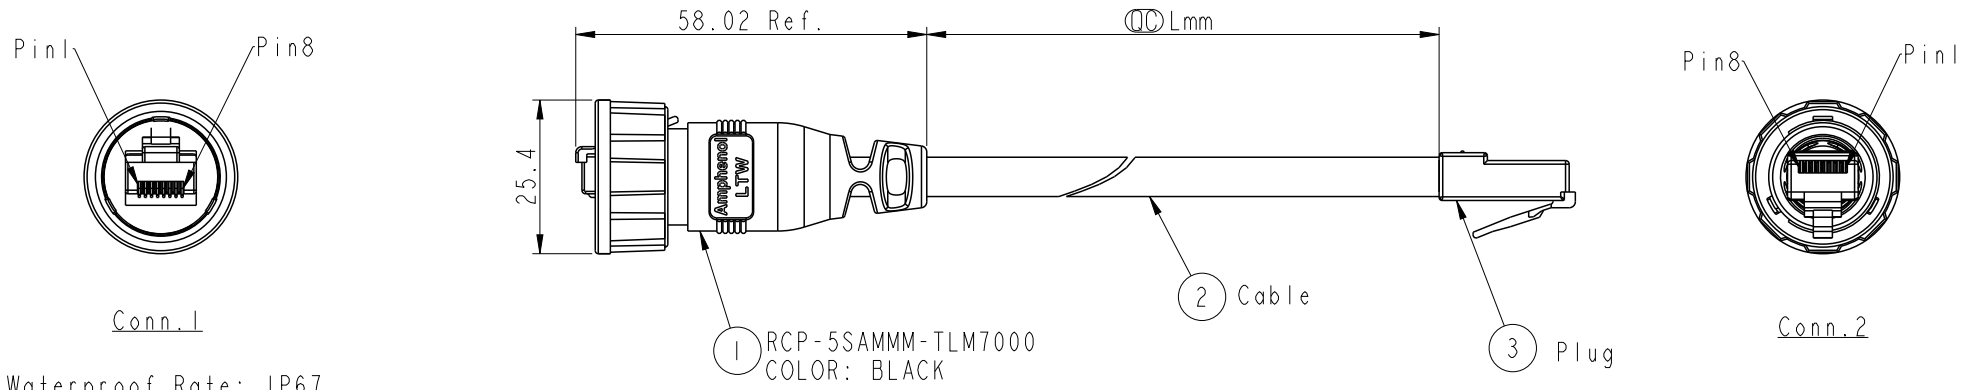

Waterproof Rate: IP67

RCP5SM-SPG06M-TL7B XX  
 XX : 01~99Meters  
 01 : 01Meter  
 02 : 02Meters  
 ...  
 99 : 99Meters  
 Cable Length(L): 01~99Meters

- Note:
- \*  $\varnothing$  Important Dimension To Check
  - \* Waterproof Rate: IP67
  - \* Housing: Nylon+GF, Black
  - \* Lock Nut: Nylon+GF, Black
  - \* RJ Plug: Shield, Phosphor Bronze, Gold Plated
  - \* Cable: CAT5E FTP 24#\*4P+D+AL/MY, 6.5
  - \* Cable Length Tolerance:
    - 01M: ±40mm
    - 02M~05M: ±60mm
    - 06M~10M: ±100mm
    - 11M~30M: ±200mm
    - 31M~99M: ±500mm

Shield	Drain Wire	Shield
8	Brown 棕	8
7	White/Brown 白/棕	7
6	Green 綠	6
5	White/Blue 白/藍	5
4	Blue 藍	4
3	White/Green 白/綠	3
2	Orange 橘	2
1	White/Orange 白/橘	1
Conn.1	Wire Color	Conn.2

Pin Out

UNIT:mm TOLERANCE .X ±0.25 .XX ±0.1 .XXX ±0.05 ANGLES ±1°	TITLE RJ DOUBLE-ENDED, WITH PLUG		<h1 style="text-align: center;">Amphenol LTW</h1> <h2 style="text-align: center;">安費諾亮泰企業股份有限公司</h2>		ITEM NO RCP5SM-SPG06M-TL7BXX	DRAWN BY Allen	DATE 2019-05-02
	SCALE 4:5	SIZE A4			SHEET 1 OF 1	CHECKED BY Jane	DATE 2019-05-02
	REV. B	WC-REV. A.3	$\varnothing$ : Inspection item	CUSTOMER ALTW	APPROVED BY Neo	DATE 2019-05-02	