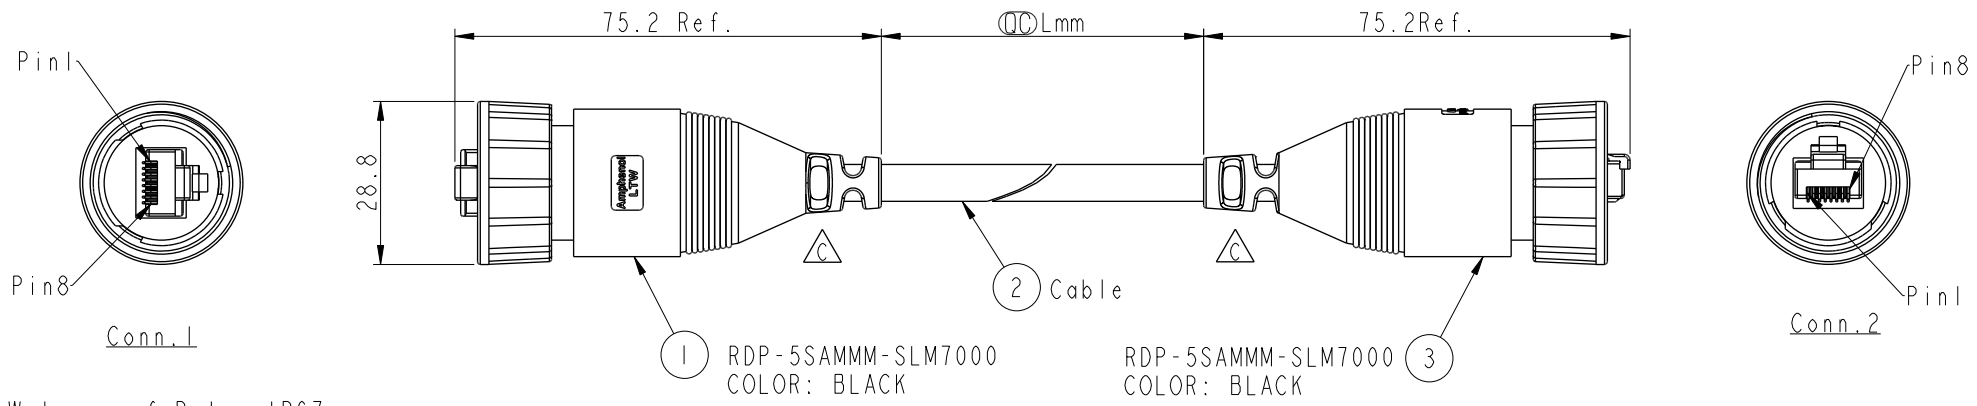

THIS DOCUMENT IS SUBJECT TO CHANGE WITHOUT NOTICE. IT IS CONFIDENTIAL AND A PROPERTY OF Amphenol LTW. DISCLOSURE TO THIRD PARTY HAS TO BE AUTHORIZED BY Amphenol LTW.

REV.	ECN NO.	DATE	SIGN	DESCRIPTION
B		2019-03-21	Huaiyu Fu	Change Lock Nut To Screw Nut
C	C241104	2024/09/26	Ruru	$\triangle C$ X6

RDP5SM-RDP5SM-SL7B XX  
 XX : 01~99Meters  
 01 : 01Meter  
 02 : 02Meters  
 :  
 :  
 :  
 99 : 99Meters  
 Cable Length(L): 01~99Meters

- Note:
- \*  $\text{\textcircled{C}}$  Important Dimension To Check
  - \* Waterproof Rate: IP67
  - \* Housing: Thermoplastic, Black
  - \* Screw Nut: Thermoplastic, Black
  - \* RJ Plug: Shield, Phosphor Bronze, Gold Plated
  - \* Cable: CAT5E FTP 24#\*4P+D+AL/MY, 6.5
  - \* Cable Length Tolerance: 01M:  $\pm 40\text{mm}$   
 02M~05M:  $\pm 60\text{mm}$   
 11M~30M:  $\pm 200\text{mm}$   
 31M~99M:  $\pm 500\text{mm}$

Shield	Drain Wire	Shield
8	Brown 棕	8
7	White/Brown 白/棕	7
6	Green 綠	6
5	White/Blue 白/藍	5
4	Blue 藍	4
3	White/Green 白/綠	3
2	Orange 橘	2
1	White/Orange 白/橘	1
Conn.1	Wire Color	Conn.2

Pin Out

UNIT:mm		TITLE
TOLERANCE	$\pm 0.5\text{mm}$ $\triangle C$	RJ, D PLASTIC, C5E SHLD, M D PLASTIC, C5E SHLD, M $\triangle C$
SCALE	1:1	SIZE A4
REV.	C	WC-REV. .0
		$\text{\textcircled{C}}$ : Inspection item