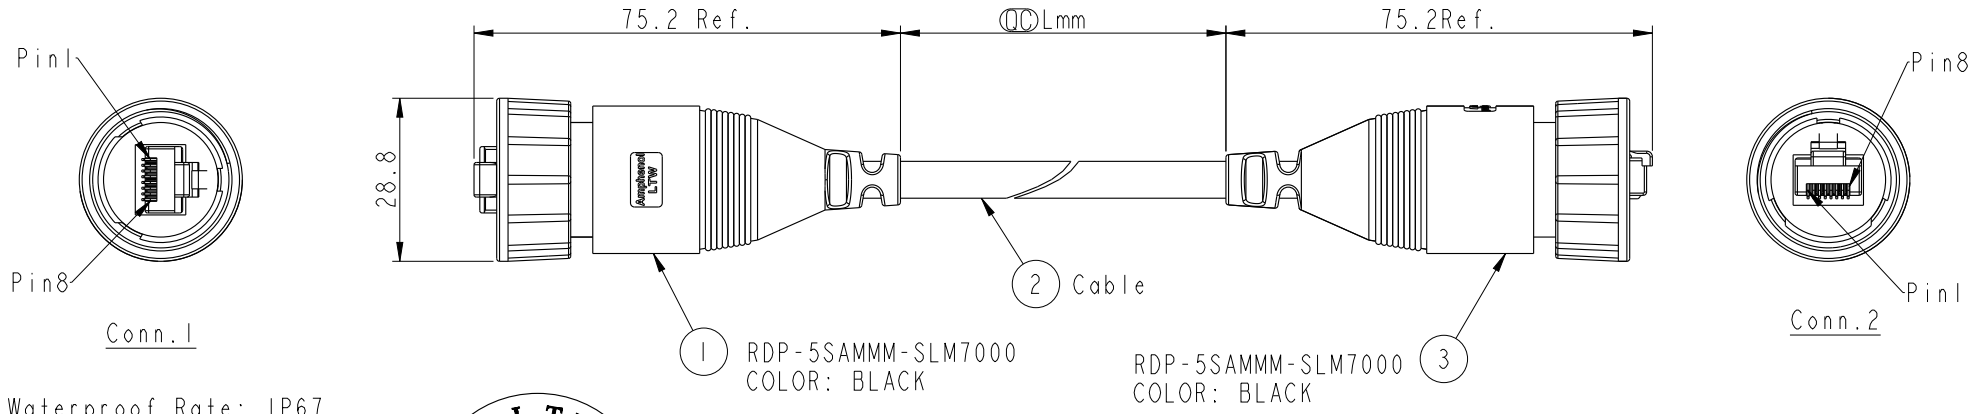

Waterproof Rate: IP67

RDP5SM-RDP5SM-SL7B XX  
 XX : 01~99Meters  
 01 : 01Meter  
 02 : 02Meters  
 ...  
 99 : 99Meters  
 Cable Length(L): 01~99Meters

- Note:
- \*  $\varnothing$  Important Dimension To Check
  - \* Waterproof Rate: IP67
  - \* Housing: Nylon+GF, Black
  - \* Screw Nut: Nylon+GF, Black
  - \* RJ Plug: Shield, Phosphor Bronze, Gold Plated
  - \* Cable: CAT5E FTP 24#\*4P+D+AL/MY, 6.5
  - \* Cable Length Tolerance: 01M: ±40mm  
 02M~05M: ±60mm  
 11M~30M: ±200mm  
 31M~99M: ±500mm

Shield	Drain Wire	Shield
8	Brown 棕	8
7	White/Brown 白/棕	7
6	Green 綠	6
5	White/Blue 白/藍	5
4	Blue 藍	4
3	White/Green 白/綠	3
2	Orange 橘	2
1	White/Orange 白/橘	1
Conn.1	Wire Color	Conn.2

Pin Out

UNIT: mm		TITLE		ITEM NO		DRAWN BY		DATE	
		RJ DOUBLE-ENDED, WITH CONN		RDP5SM-RDP5SM-SL7BXX		Huaiyu Fu		2019-03-21	
TOLERANCE		SCALE	SIZE	SHEET	OF	CHECKED BY	DATE		
.X ±0.25 .XX ±0.1 .XXX ±0.05 ANGLES ±1°		1:1	A4	1	1	Lifeng	2019-03-21		
REV. B		WC-REV. .0	$\varnothing$ : Inspection item		CUSTOMER		APPROVED BY		DATE
					ALTW		Jerry		2019-03-21