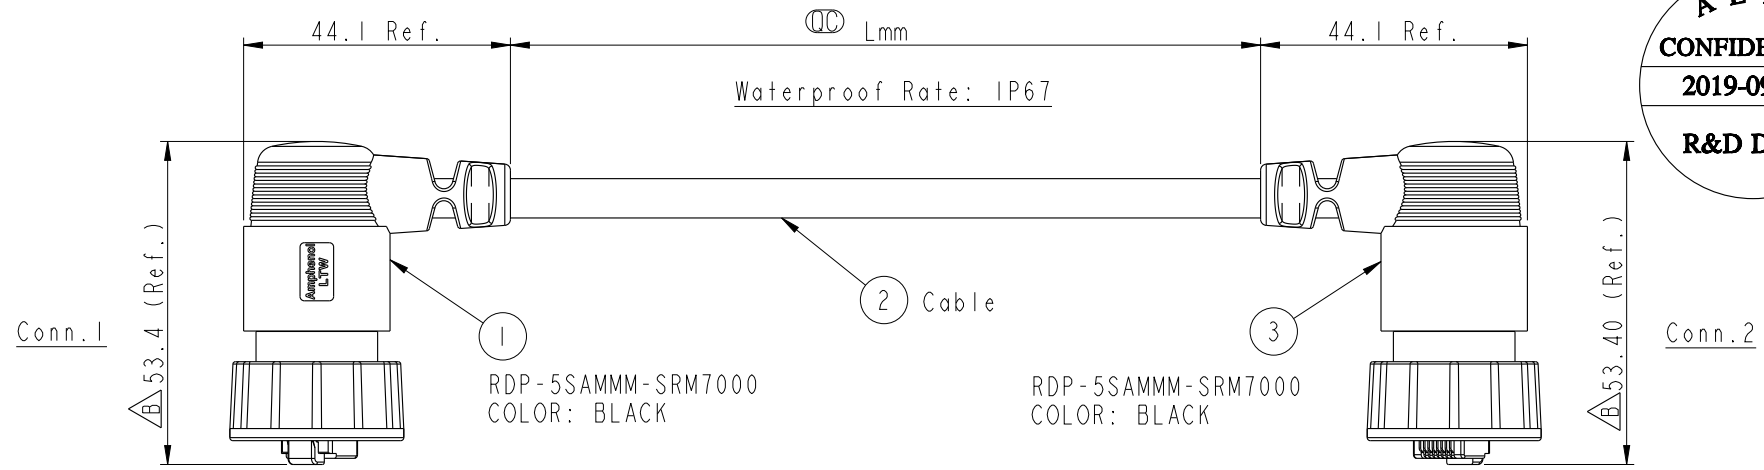

REV.	ECN NO.	DATE	SIGN	DESCRIPTION
B	C191686	2019/09/25	JC Chen	Dimensional tolerance change

RDP5SM-RDP5SM-SR7B XX
 XX : 01~99Meters
 01 : 01Meter
 02 : 02Meters
 ...
 99 : 99Meters
 Cable Length(L): 01~99Meters

- Note:
- * (QC) Important Dimension To Check
 - * Waterproof Rate: IP67 (Mating)
 - * Housing: Nylon+GF, Black
 - * Lock Nut: Nylon+GF, Black
 - * RJ Plug: Shield, Phosphor Bronze, Gold Plated
 - * Cable: CAT5E FTP 24#*4P+D+AL/MY, 6.5
 - * Cable Length Tolerance: 01M:±40mm
 02M~05M:±60mm
 11M~30M:±200mm
 31M~99M:±500mm

Shield	Drain Wire	Shield
8	Brown 棕	8
7	White/Brown 白/棕	7
6	Green 綠	6
5	White/Blue 白/藍	5
4	Blue 藍	4
3	White/Green 白/綠	3
2	Orange 橘	2
1	White/Orange 白/橘	1
Conn.1	Wire Color	Conn.2

UNIT:mm			TITLE RJ DOUBLE-90 ENDED, WITH CONN 1.0\"-20UNS
TOLERANCE .X ±0.25 .XX ±0.1 .XXX ±0.05 ANGLES ±1°	SCALE 4:5	SIZE A4	SHEET 1 OF 1
REV. B	WC-REV. A.1	(QC): Inspection item	