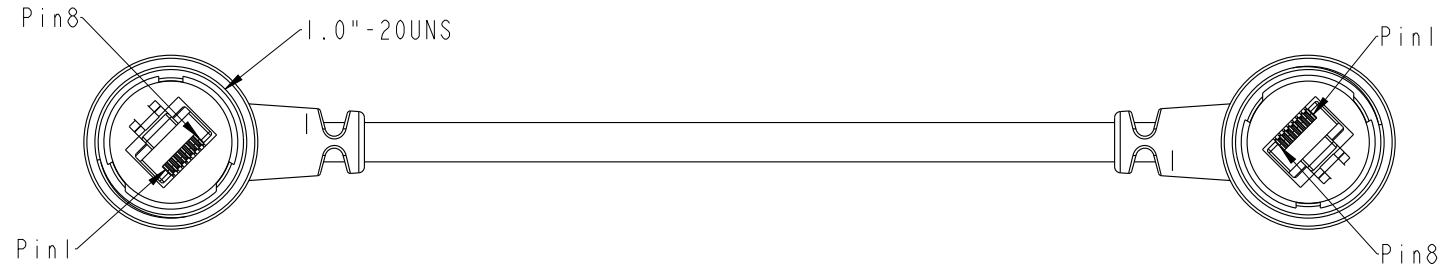

REV.	ECN NO.	DATE	SIGN	DESCRIPTION
B	C191686	2019/09/25	JC Chen	Dimensional tolerance change

RDP5SM-RDP5SM-SR7B XX
 XX : 01~99Meters
 01 : 01Meter
 02 : 02Meters
 ...
 99 : 99Meters
 Cable Length(L): 01~99Meters

- Note:
- * (QC) Important Dimension To Check
 - * Waterproof Rate: IP67 (Mating)
 - * Housing: Nylon+GF, Black
 - * Lock Nut: Nylon+GF, Black
 - * RJ Plug: Shield, Phosphor Bronze, Gold Plated
 - * Cable: CAT5E FTP 24#*4P+D+AL/MY, 6.5
 - * Cable Length Tolerance: 01M:±40mm
 02M~05M:±60mm
 11M~30M:±200mm
 31M~99M:±500mm

Shield	Drain Wire	Shield
8	Brown 棕	8
7	White/Brown 白/棕	7
6	Green 綠	6
5	White/Blue 白/藍	5
4	Blue 藍	4
3	White/Green 白/綠	3
2	Orange 橘	2
1	White/Orange 白/橘	1
Conn.1	Wire Color	Conn.2

UNIT:mm			TITLE RJ DOUBLE-90 ENDED, WITH CONN 1.0\"-20UNS
TOLERANCE .X ±0.25 .XX ±0.1 .XXX ±0.05 ANGLES ±1°	SCALE 4:5	SIZE A4	SHEET 1 OF 1
REV. B	WC-REV. A.1	(QC): Inspection item	