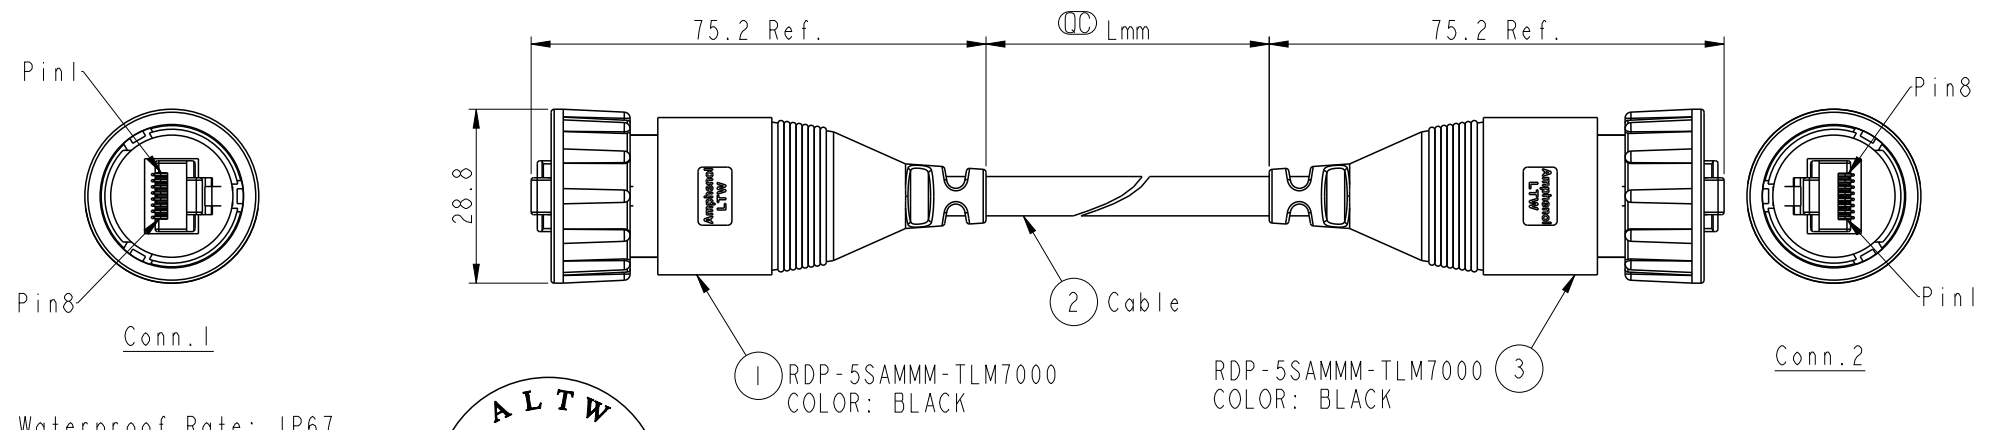

THIS DOCUMENT IS SUBJECT TO CHANGE WITHOUT NOTICE. IT IS CONFIDENTIAL AND A PROPERTY OF Amphenol LTW. DISCLOSURE TO THIRD PARTY HAS TO BE AUTHORIZED BY Amphenol LTW.

REV.	ECN NO.	DATE	SIGN	DESCRIPTION

Waterproof Rate: IP67

RDP5SM-RDP5SM-TL7B XX  
 XX : 01~99Meters  
 01 : 01Meter  
 02 : 02Meters  
 :  
 :  
 :  
 99 : 99Meters  
 Cable Length(L): 01~99Meters

- Note:
- \* (⊙) Important Dimension To Check
  - \* Waterproof Rate: IP67
  - \* Housing: Nylon+GF, Black
  - \* Lock Nut: Nylon+GF, Black
  - \* RJ Plug: Shield, Phosphor Bronze, Gold Plated
  - \* Cable: CAT5E FTP 24#\*4P+D+AL/MY, 6.5
  - \* Cable Length Tolerance: 01M: ±40mm  
 02M~05M: ±60mm  
 11M~30M: ±200mm  
 31M~99M: ±500mm

Shield	Drain Wire	Shield
8	Brown 棕	8
7	White/Brown 白/棕	7
6	Green 綠	6
5	White/Blue 白/藍	5
4	Blue 藍	4
3	White/Green 白/綠	3
2	Orange 橘	2
1	White/Orange 白/橘	1
Conn.1	Wire Color	Conn.2

Pin Out

UNIT:mm TOLERANCE .X ±0.25 .XX ±0.1 .XXX ±0.05 ANGLES ±1°		TITLE RJ DOUBLE-ENDED, WITH CONN		ITEM NO		DRAWN BY Raison_liao		DATE 2013-09-24		
		SCALE 4:5	SIZE A4	SHEET 1 OF 1	DWG NO RDP5SM-RDP5SM-TL7BXX		CHECKED BY Tony		DATE 2013-09-24	
		REV. A	WC-REV. A.2	⊙: Inspection item	CUSTOMER ALTW		APPROVED BY Victor		DATE 2013-09-24	