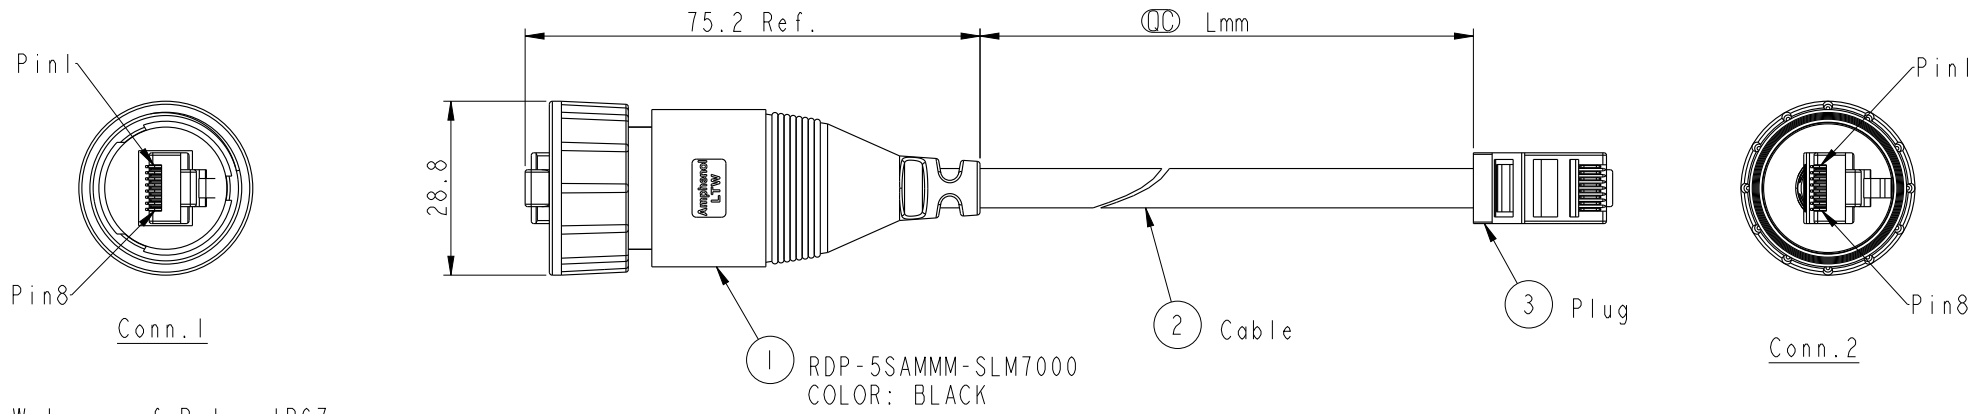

RDP5SM-SPG06M-SL7B XX
 XX : 01~99Meters
 01 : 01Meter
 02 : 02Meters
 :
 :
 :
 99 : 99Meters
 Cable Length(L): 01~99Meters

- Note:
- * (CC) Important Dimension To Check
 - * Waterproof Rate: IP67
 - * Housing: Nylon+GF, Black
 - * Nut: Nylon+GF, Black
 - * RJ Plug: Shield, Phosphor Bronze, Gold Plated
 - * Cable: CAT5E FTP 24#*4P+D+AL/MY, 6.5
 - * Cable Length Tolerance: 01M: ±40mm
 02M~05M: ±60mm
 11M~30M: ±200mm
 31M~99M: ±500mm

Shield	Drain Wire	Shield
8	Brown 棕	8
7	White/Brown 白/棕	7
6	Green 綠	6
5	White/Blue 白/藍	5
4	Blue 藍	4
3	White/Green 白/綠	3
2	Orange 橘	2
1	White/Orange 白/橘	1
Conn.1	Wire Color	Conn.2

Pin Out

UNIT:mm			TITLE RJ DOUBLE-ENDED, WITH PLUG
TOLERANCE .X ±0.25 .XX ±0.1 .XXX ±0.05 ANGLES ±1°	SCALE 4:5	SIZE A4	SHEET 1 OF 1
REV. B	WC-REV. .0	(CC): Inspection item	