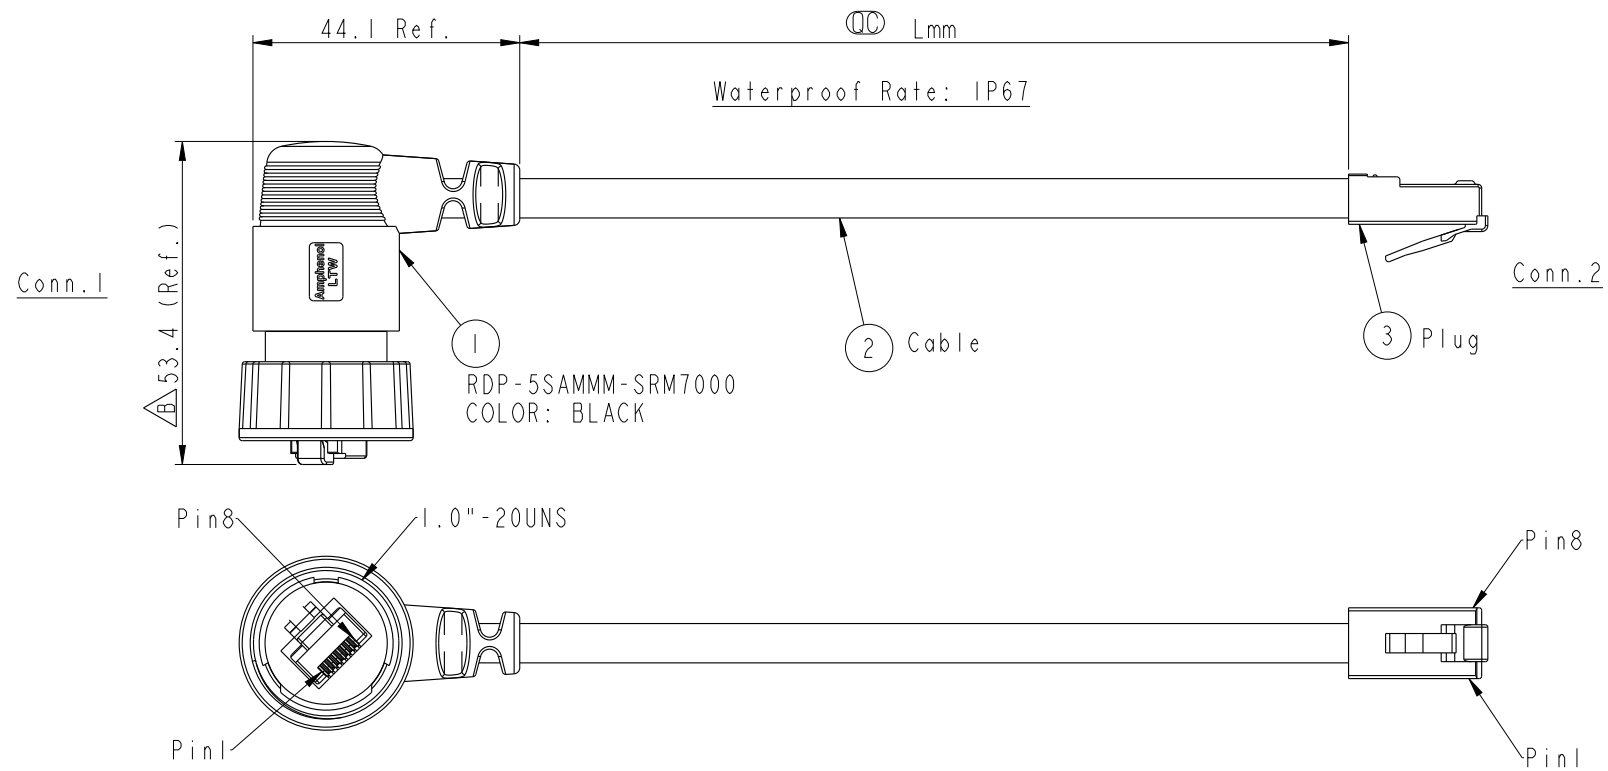

RDP5SM-SPG06M-SR7B XX
 ↓
 XX : 01~99Meters
 01 : 01Meter
 02 : 02Meters
 ...
 99 : 99Meters
 Cable Length(L): 01~99Meters

Note:
 * (QC) Important Dimension To Check
 * Waterproof Rate: IP67 (Mating)
 * Housing: Nylon+GF, Black
 * Lock Nut: Nylon+GF, Black
 * RJ Plug: Shield, Phosphor Bronze, Gold Plated
 * Cable: CAT5E FTP 24#*4P+D+AL/MY, 6.5
 * Cable Length Tolerance: 01M:±40mm
 02M~05M:±60mm
 11M~30M:±200mm
 31M~99M:±500mm

Shield	Drain Wire	接地線	Shield	
8	Brown	棕	8	Twist
7	White/Brown	白/棕	7	
6	Green	綠	6	Twist Twist
5	White/Blue	白/藍	5	
4	Blue	藍	4	Twist
3	White/Green	白/綠	3	
2	Orange	橘	2	Twist
1	White/Orange	白/橘	1	
Conn.1	Wire Color		Conn.2	

UNIT:mm			TITLE RJ DOUBLE-90 ENDED, WITH CONN 1.0"-20UNS
TOLERANCE .X ±0.25 .XX ±0.1 .XXX ±0.05 ANGLES ±1°	SCALE 4:5	SIZE A4	SHEET 1 OF 1
	REV. B	WC-REV. A.1	(QC): Inspection item

Amphenol LTW
 安費諾亮泰企業股份有限公司