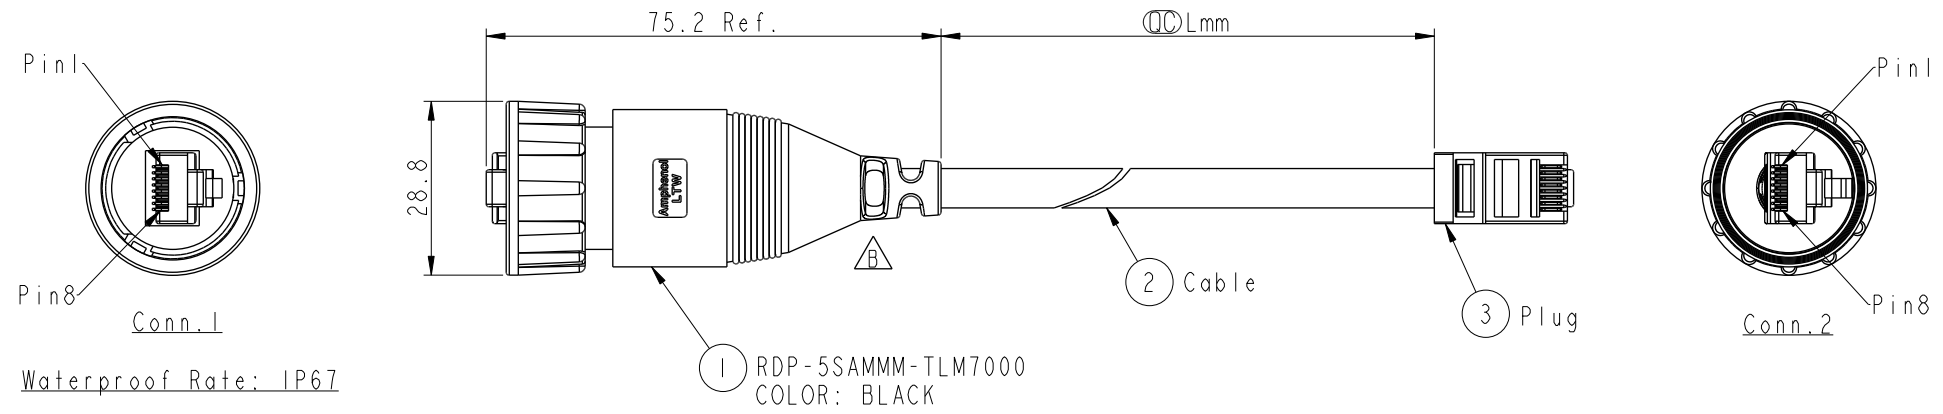

Waterproof Rate: IP67

RDP5SM-SPG06M-TL7B XX
 XX : 01~99Meters
 01 : 01Meter
 02 : 02Meters
 ...
 99 : 99Meters
 Cable Length(L): 01~99Meters

- Note:
- * (L) Important Dimension To Check
 - * Waterproof Rate: IP67
 - * Housing: Thermoplastic, Black
 - * Lock Nut: Thermoplastic, Black
 - * RJ Plug: Shield, Phosphor Bronze, Gold Plated
 - * Cable: CAT5E FTP 24#*4P+D+AL/MY, 6.5
 - * Cable Length Tolerance:
 - 02M~05M: ±60mm
 - 11M~30M: ±200mm
 - 31M~99M: ±500mm

Pin Out

UNIT:mm TOLERANCE ±0.5 mm B	TITLE RJ, D PLASTIC, C5E SHLD, M SH PLUG, PLUG, M B		Amphenol LTW 安費諾亮泰企業股份有限公司		ITEM NO RDP5SM-SPG06M-TL7BXX	DRAWN BY Ruru	DATE 2024-09-30
	SCALE 4:5	SIZE A4			SHEET 1 OF 1	CHECKED BY Rita	DATE 2024-09-30
	REV. B	WC-REV. A.1	(C) Inspection item	CUSTOMER ALTW	APPROVED BY Fred	DATE 2024-09-30	