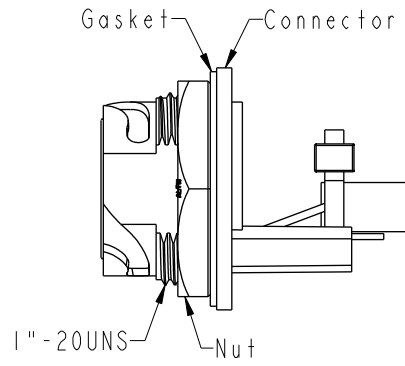

RDP-5SPFFP-TCM7BXX △D

- XX: 100~1000mm
- 10: 100mm
- 15: 150mm
- 20: 200mm
- 95: 950mm
- A0: 1000mm
- Cable Pitch Unit=50mm

- △E Note:
- * RoHS Compliant
 - * Ⓞ Important dimension
 - * C1
Waterproof rate: IPX7, mated
Housing: Thermoplastic, Black, RJ45 jack, Shielded
Nut: Thermoplastic, Black
Gasket: Rubber, Gray
 - * C2
Waterproof rate: Non-Waterproof
Plug: RJ45, Shielded
 - * Use with waterproof cap or dust cap
Panel thickness max: 1.3mm
 - * Use without waterproof cap or dust cap
Panel thickness max: 2.5mm
 - * Gasket and nut are assembled on connectors
 - * Cable: Cat.5E, 24#*4P+MY+D+AL, PVC Jacket, Black, OD6.5mm
 - * Cable length tolerance: 100mm: ±10mm
100mm < L ≤ 300mm: ±15mm
300mm < L ≤ 1000mm: ±20mm

Shield	Drain Wire	接地線	Shield
8	Brown	棕	8
7	White/Brown	白/棕	7
6	Green	綠	6
5	White/Blue	白/藍	5
4	Blue	藍	4
3	White/Green	白/綠	3
2	Orange	橘	2
1	White/Orange	白/橘	1

Twist Twist Twist

C1	Wire Color	C2
	Pin Out	

Recommended Panel Cut-Out

UNIT: mm

TITLE RJ, D PLASTIC, C5E SHLD FRONT FASTENED, F, PNL W/CABLE, 3LOCK △E			
SCALE 1:1	SIZE A4	SHEET 1 OF 1	
REV. E	WC-REV. A.6	Ⓞ: Inspection item	

Amphenol LTW
安費諾亮泰企業股份有限公司

ITEM NO	DRAWN BY Ruru	DATE 2019-09-16
DWG NO RDP-5SPFFP-TCM7BXX	CHECKED BY Rita	DATE 2019-09-16
CUSTOMER ALTW	APPROVED BY Max	DATE 2019-09-16