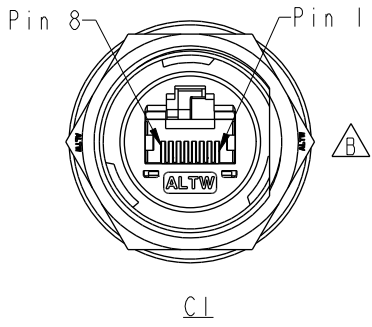

RDP-5SPFFP-TCM7BXX △D

- XX: 100~1000mm
- 10: 100mm
- 15: 150mm
- 20: 200mm
- 95: 950mm
- A0: 1000mm
- Cable Pitch Unit=50mm

- △E Note:
- * RoHS Compliant
 - * Ⓞ Important dimension
 - * C1
Waterproof rate: IPX7, mated
Housing: Thermoplastic, Black, RJ45 jack, Shielded
Nut: Thermoplastic, Black
Gasket: Rubber, Gray
 - * C2
Waterproof rate: Non-Waterproof
Plug: RJ45, Shielded
 - * Use with waterproof cap or dust cap
Panel thickness max: 1.3mm
 - * Use without waterproof cap or dust cap
Panel thickness max: 2.5mm
 - * Gasket and nut are assembled on connectors
 - * Cable: Cat.5E, 24#*4P+MY+D+AL, PVC Jacket, Black, OD6.5mm
 - * Cable length tolerance: 100mm: ±10mm
100mm < L ≤ 300mm: ±15mm
300mm < L ≤ 1000mm: ±20mm

Shield	Drain Wire	接地線	Shield
8	Brown	棕	8
7	White/Brown	白/棕	7
6	Green	綠	6
5	White/Blue	白/藍	5
4	Blue	藍	4
3	White/Green	白/綠	3
2	Orange	橘	2
1	White/Orange	白/橘	1

Twist Twist Twist

C1	Wire Color	C2
	Pin Out	

Recommended Panel Cut-Out

UNIT: mm

TITLE RJ, D PLASTIC, C5E SHLD FRONT FASTENED, F, PNL W/CABLE, 3LOCK △E			
SCALE 1:1	SIZE A4	SHEET 1 OF 1	
REV. E	WC-REV. A.6	Ⓞ: Inspection item	

Amphenol LTW
安費諾亮泰企業股份有限公司

ITEM NO	DRAWN BY Ruru	DATE 2019-09-16
DWG NO RDP-5SPFFP-TCM7BXX	CHECKED BY Rita	DATE 2019-09-16
CUSTOMER ALTW	APPROVED BY Max	DATE 2019-09-16