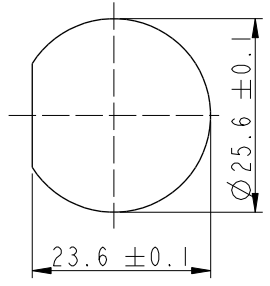

RDP-5SPFFP-TCM7BXX △D

- XX: 100~1000mm
- 10: 100mm
- 15: 150mm
- 20: 200mm
- 95: 950mm
- A0: 1000mm
- Cable Pitch Unit=50mm

- △E Note:
- * RoHS Compliant
 - * Ⓞ Important dimension
 - * C1
Waterproof rate: IPX7, mated
Housing: Thermoplastic, Black, RJ45 jack, Shielded
Nut: Thermoplastic, Black
Gasket: Rubber, Gray
 - * C2
Waterproof rate: Non-Waterproof
Plug: RJ45, Shielded
 - * Use with waterproof cap or dust cap
Panel thickness max: 1.3mm
 - * Use without waterproof cap or dust cap
Panel thickness max: 2.5mm
 - * Gasket and nut are assembled on connectors
 - * Cable: Cat.5E, 24#*4P+MY+D+AL, PVC Jacket, Black, OD6.5mm
 - * Cable length tolerance: 100mm: ±10mm
100mm < L ≤ 300mm: ±15mm
300mm < L ≤ 1000mm: ±20mm

UNIT: mm

TITLE RJ, D PLASTIC, C5E SHLD FRONT FASTENED, F, PNL W/CABLE, 3LOCK △E			
SCALE 1:1	SIZE A4	SHEET 1 OF 1	
REV. E	WC-REV. A.6	Ⓞ: Inspection item	

Amphenol LTW
安費諾亮泰企業股份有限公司

ITEM NO	DRAWN BY Ruru	DATE 2019-09-16
DWG NO RDP-5SPFFP-TCM7BXX	CHECKED BY Rita	DATE 2019-09-16
CUSTOMER ALTW	APPROVED BY Max	DATE 2019-09-16