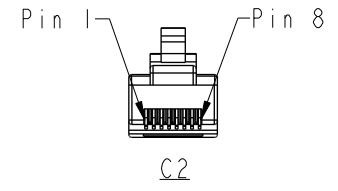

RDP-5SPFFP-TCM7BXX △D

- XX: 100~1000mm
- 10: 100mm
- 15: 150mm
- 20: 200mm
- 95: 950mm
- A0: 1000mm
- Cable Pitch Unit=50mm

- △E Note:
- * RoHS Compliant
 - * Ⓞ Important dimension
 - * C1
Waterproof rate: IPX7, mated
Housing: Thermoplastic, Black, RJ45 jack, Shielded
Nut: Thermoplastic, Black
Gasket: Rubber, Gray
 - * C2
Waterproof rate: Non-Waterproof
Plug: RJ45, Shielded
 - * Use with waterproof cap or dust cap
Panel thickness max: 1.3mm
 - * Use without waterproof cap or dust cap
Panel thickness max: 2.5mm
 - * Gasket and nut are assembled on connectors
 - * Cable: Cat.5E, 24#*4P+MY+D+AL, PVC Jacket, Black, OD6.5mm
 - * Cable length tolerance: 100mm: ±10mm
100mm < L ≤ 300mm: ±15mm
300mm < L ≤ 1000mm: ±20mm

Shield	Drain Wire	接地線	Shield
8	Brown	棕	8
7	White/Brown	白/棕	7
6	Green	綠	6
5	White/Blue	白/藍	5
4	Blue	藍	4
3	White/Green	白/綠	3
2	Orange	橘	2
1	White/Orange	白/橘	1

Twist Twist Twist

C1	Wire Color	C2
	Pin Out	

Recommended Panel Cut-Out

UNIT: mm

TITLE RJ, D PLASTIC, C5E SHLD FRONT FASTENED, F, PNL W/CABLE, 3LOCK △E			
SCALE 1:1	SIZE A4	SHEET 1 OF 1	
REV. E	WC-REV. A.6	Ⓞ: Inspection item	

Amphenol LTW
安費諾亮泰企業股份有限公司

ITEM NO	DRAWN BY Ruru	DATE 2019-09-16
DWG NO RDP-5SPFFP-TCM7BXX	CHECKED BY Rita	DATE 2019-09-16
CUSTOMER ALTW	APPROVED BY Max	DATE 2019-09-16