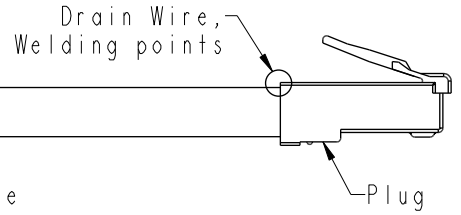

RDP-5SPFFP-TCM7BXX △D

- XX: 100~1000mm
- 10: 100mm
- 15: 150mm
- 20: 200mm
- 95: 950mm
- A0: 1000mm
- Cable Pitch Unit=50mm

- △E Note:
- * RoHS Compliant
 - * Ⓞ Important dimension
 - * C1
Waterproof rate: IPX7, mated
Housing: Thermoplastic, Black, RJ45 jack, Shielded
Nut: Thermoplastic, Black
Gasket: Rubber, Gray
 - * C2
Waterproof rate: Non-Waterproof
Plug: RJ45, Shielded
 - * Use with waterproof cap or dust cap
Panel thickness max: 1.3mm
 - * Use without waterproof cap or dust cap
Panel thickness max: 2.5mm
 - * Gasket and nut are assembled on connectors
 - * Cable: Cat.5E, 24#*4P+MY+D+AL, PVC Jacket, Black, OD6.5mm
 - * Cable length tolerance: 100mm: ±10mm
100mm < L ≤ 300mm: ±15mm
300mm < L ≤ 1000mm: ±20mm

UNIT: mm

TITLE RJ, D PLASTIC, C5E SHLD FRONT FASTENED, F, PNL W/CABLE, 3LOCK △E			
SCALE 1:1	SIZE A4	SHEET 1 OF 1	
REV. E	WC-REV. A.6	Ⓞ: Inspection item	

Amphenol LTW
安費諾亮泰企業股份有限公司

ITEM NO	DRAWN BY Ruru	DATE 2019-09-16
DWG NO RDP-5SPFFP-TCM7BXX	CHECKED BY Rita	DATE 2019-09-16
CUSTOMER ALTW	APPROVED BY Max	DATE 2019-09-16