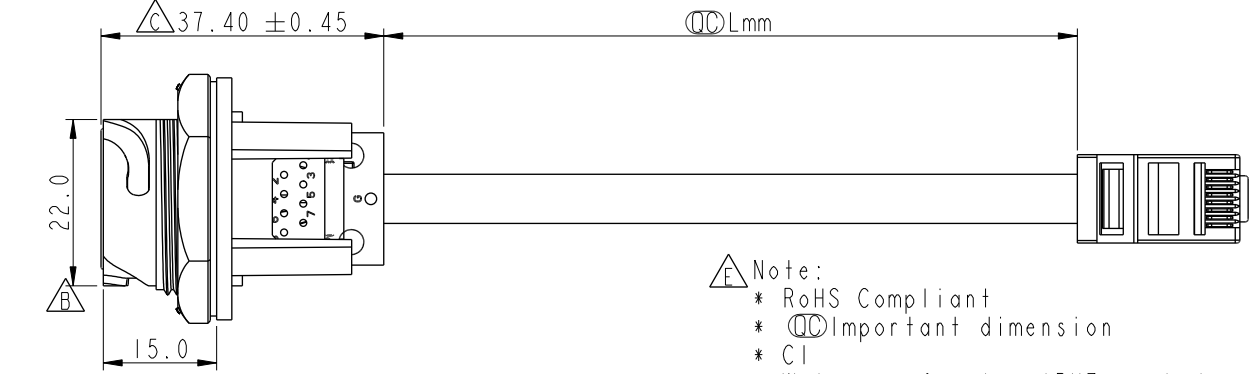

RDP-5SPFFP-TCM7BXX △D

- XX: 100~1000mm
- 10: 100mm
- 15: 150mm
- 20: 200mm
- 95: 950mm
- A0: 1000mm
- Cable Pitch Unit=50mm

- △E Note:
- * RoHS Compliant
 - * Ⓞ Important dimension
 - * C1
Waterproof rate: IPX7, mated
Housing: Thermoplastic, Black, RJ45 jack, Shielded
Nut: Thermoplastic, Black
Gasket: Rubber, Gray
 - * C2
Waterproof rate: Non-Waterproof
Plug: RJ45, Shielded
 - * Use with waterproof cap or dust cap
Panel thickness max: 1.3mm
 - * Use without waterproof cap or dust cap
Panel thickness max: 2.5mm
 - * Gasket and nut are assembled on connectors
 - * Cable: Cat.5E, 24#*4P+MY+D+AL, PVC Jacket, Black, OD6.5mm
 - * Cable length tolerance: 100mm: ±10mm
100mm < L ≤ 300mm: ±15mm
300mm < L ≤ 1000mm: ±20mm

UNIT: mm

TITLE RJ, D PLASTIC, C5E SHLD FRONT FASTENED, F, PNL W/CABLE, 3LOCK △E			
SCALE 1:1	SIZE A4	SHEET 1 OF 1	
REV. E	WC-REV. A.6	Ⓞ: Inspection item	

Amphenol LTW
安費諾亮泰企業股份有限公司

ITEM NO	DRAWN BY Ruru	DATE 2019-09-16
DWG NO RDP-5SPFFP-TCM7BXX	CHECKED BY Rita	DATE 2019-09-16
CUSTOMER ALTW	APPROVED BY Max	DATE 2019-09-16