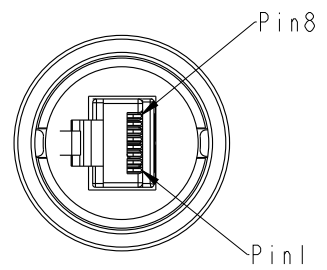

RJS-5EAMMM-LL7EXX

- XX: 01~99Meters
- 01: 01Meter
- 02: 02Meters
- ...
- 99: 99Meters

Cable Length(L): 01~99Meters

Note:

- \* Ⓞ Important Dimension
- \* Waterproof Rate: IP67.
- \* Housing: Nylon, Black.
- \* Plug: PC, Gold Plated, Shielded.
- \* Lock Nut: Nylon+GF, Black.
- \* Gasket: Silicone, Gray.
- \* Seal: Silicone, Gray.
- \* Sealing Nut: Nylon, BLACK
- \* Cable: CAT5E FTP, OD Max:  $\varnothing 6.5\text{mm}$ , Black.
- \* Cable Length Tolerance:
  - 01M:  $\pm 40\text{mm}$
  - 02~05M:  $\pm 60\text{mm}$
  - 06~10M:  $\pm 100\text{mm}$
  - 11~30M:  $\pm 200\text{mm}$
  - 30~99M:  $\pm 500\text{mm}$

Pin Out		
Wire Color		Plug
Drain Wire	地線	Shield
Brown	棕	8
Brown/white	棕/白	7
Green	綠	6
Blue/white	藍/白	5
Blue	藍	4
Green/white	綠/白	3
Orange	橙	2
Orange/white	橙/白	1

Twist  
對絞

Twist  
對絞

Twist  
對絞

UNIT:mm		
TOLERANCE $\pm 0.5$		

TITLE RJ45 Plug Cable, 2T Lock, Cat 5e			
SCALE 1:1	SIZE A4	SHEET 1 OF 1	
REV. G	WC-REV. B.4	Ⓞ: Inspection item	

**Amphenol LTW**  
安費諾亮泰企業股份有限公司

ITEM NO	DRAWN BY Li Feng	DATE 2016-07-01
DWG NO RJS-5EAMMM-LL7EXX	CHECKED BY Jinhai	DATE 2016-07-01
CUSTOMER ALTW	APPROVED BY Jerry	DATE 2016-07-01