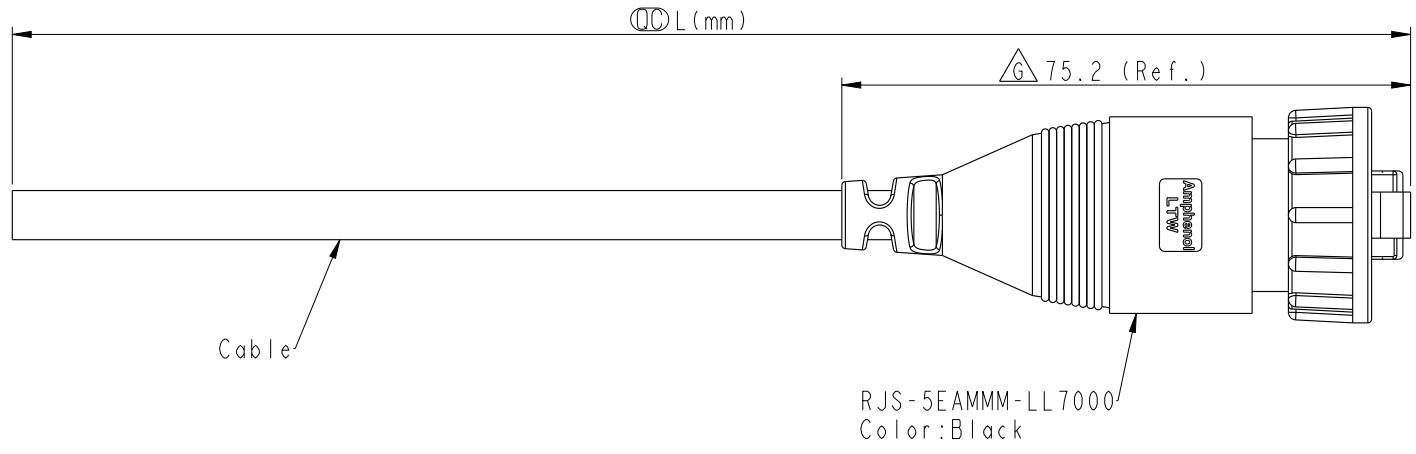

RJS-5EAMMM-LL7EXX

- XX: 01~99Meters
- 01: 01Meter
- 02: 02Meters
- ...
- 99: 99Meters

Cable Length(L): 01~99Meters

Note:

- \* Ⓞ Important Dimension
- \* Waterproof Rate: IP67.
- \* Housing: Nylon, Black.
- \* Plug: PC, Gold Plated, Shielded.
- \* Lock Nut: Nylon+GF, Black.
- \* Gasket: Silicone, Gray.
- \* Seal: Silicone, Gray.
- \* Sealing Nut: Nylon, BLACK
- \* Cable: CAT5E FTP, OD Max:  $\varnothing 6.5\text{mm}$ , Black.
- \* Cable Length Tolerance:
  - 01M:  $\pm 40\text{mm}$
  - 02~05M:  $\pm 60\text{mm}$
  - 06~10M:  $\pm 100\text{mm}$
  - 11~30M:  $\pm 200\text{mm}$
  - 30~99M:  $\pm 500\text{mm}$

Pin Out		
Wire Color		Plug
Drain Wire	地線	Shield
Brown	棕	8
Brown/white	棕/白	7
Green	綠	6
Blue/white	藍/白	5
Blue	藍	4
Green/white	綠/白	3
Orange	橙	2
Orange/white	橙/白	1

Twist  
對絞

Twist  
對絞

Twist  
對絞

UNIT:mm		
TOLERANCE $\pm 0.5$		

TITLE RJ45 Plug Cable, 2T Lock, Cat 5e			
SCALE 1:1	SIZE A4	SHEET 1 OF 1	
REV. G	WC-REV. B.4	Ⓞ: Inspection item	

**Amphenol LTW**  
安費諾亮泰企業股份有限公司

ITEM NO	DRAWN BY Li Feng	DATE 2016-07-01
DWG NO RJS-5EAMMM-LL7EXX	CHECKED BY Jinhai	DATE 2016-07-01
CUSTOMER ALTW	APPROVED BY Jerry	DATE 2016-07-01