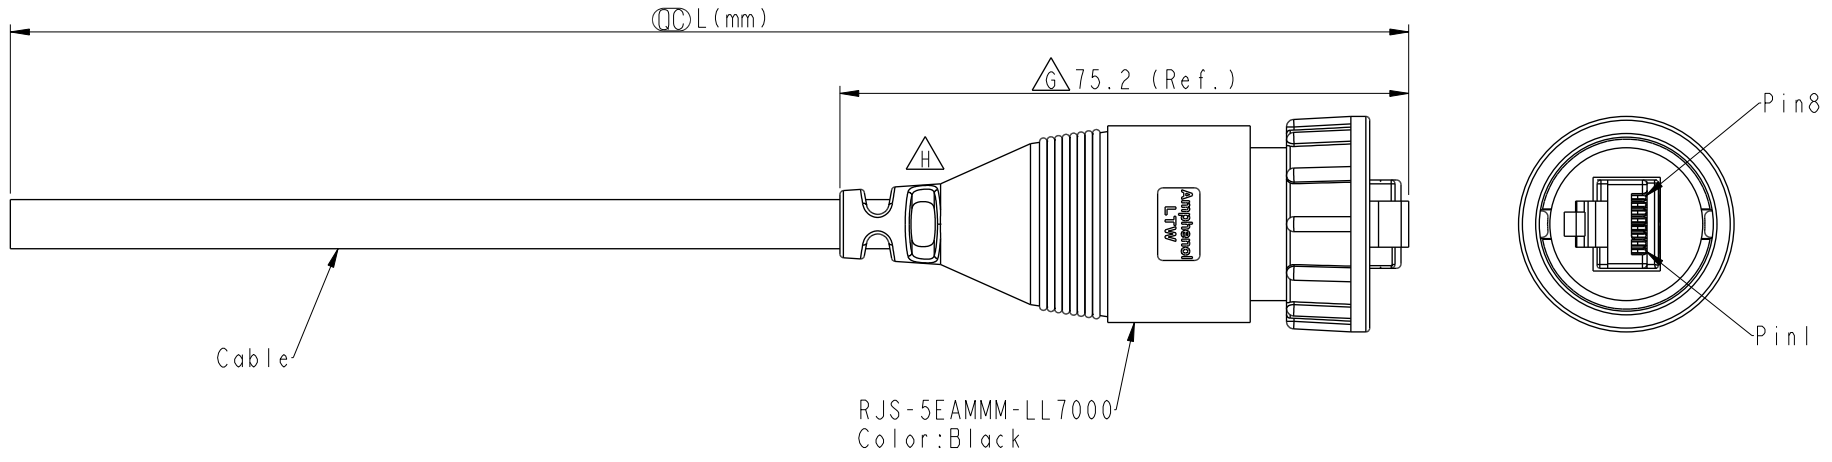

RJS-5EAMMM-LL7EXX

XX: 01~99Meters
01: 01Meter
02: 02Meters
 ...
99: 99Meters

Cable Length(L): 01~99Meters

- $\triangle H$ Note:
- * \odot Important Dimension
 - * Waterproof Rate: IP67
 - * Housing: Thermoplastic, Black
 - * Plug: PC, Gold Plated, Shielded.
 - * Lock Nut: Thermoplastic, Black
 - * Gasket: Rubber, Gray
 - * Seal: Rubber, Gray
 - * Sealing Nut: Thermoplastic, Black
 - * Cable: CAT5E FTP, OD Max: \varnothing 6.5mm, Black.
 - * Cable Length Tolerance:
 - 01M: \pm 40mm
 - 02~05M: \pm 60mm
 - 06~10M: \pm 100mm
 - 11~30M: \pm 200mm
 - 30~99M: \pm 500mm

Pin Out		
Wire Color		Plug
Drain Wire	地線	Shield
Brown	棕	8
Brown/white	棕/白	7
Green	綠	6
Blue/white	藍/白	5
Blue	藍	4
Green/white	綠/白	3
Orange	橙	2
Orange/white	橙/白	1

Twist 對絞

Twist 對絞

Twist 對絞

UNIT:mm		TITLE	RJ45 MOLDING 180° LOCK TYPE MATCH RJS-5EPFFP-LC7001 $\triangle H$
TOLERANCE	± 0.5	SCALE	1:1
		SIZE	A4
		SHEET	1 OF 1
		REV.	H
		WC-REV.	B.4
		\odot	Inspection item