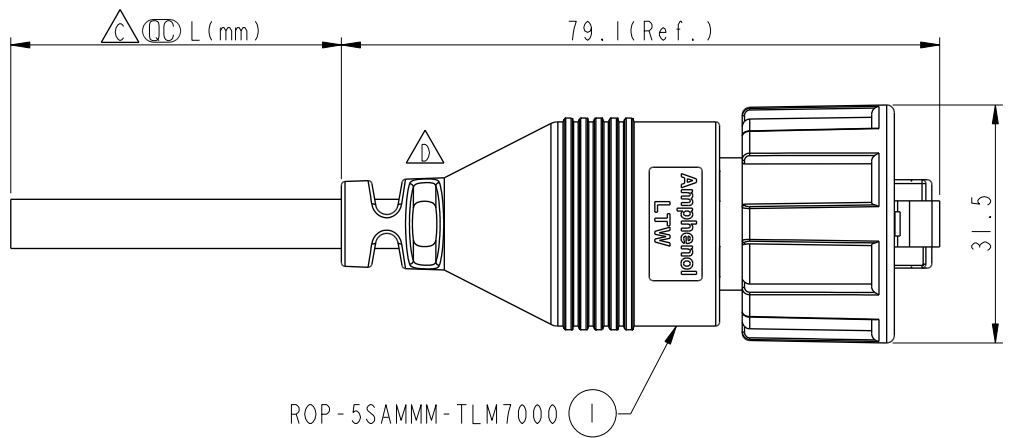

THIS DOCUMENT IS SUBJECT TO CHANGE WITHOUT NOTICE. IT IS CONFIDENTIAL AND A PROPERTY OF Amphenol LTW. DISCLOSURE TO THIRD PARTY HAS TO BE AUTHORIZED BY Amphenol LTW.

REV.	ECN NO.	DATE	SIGN	DESCRIPTION
B	LEN1670234	2016/07/18	Feng_Li	Add Cable Length Tolerance
C	C201856	2020/11/25	Vicky	$\triangle C$ X3
D	C241048	2024/09/11	Ruru	$\triangle D$ X2

- $\triangle C$ Note:
- * \odot Important Dimension
 - * Waterproof Rate: IP67, Mated
 - * Housing: Thermoplastic, Black
 - * Plug: PC, Gold Plated, Shielded
 - * Lock Nut: Thermoplastic, Black
 - * Gasket: Rubber, Gray
 - * Seal: Rubber, Gray
 - * Sealing Nut: Thermoplastic, Black
 - * Cable: FTP, 24#*4P+MY+D+AL/MY, OD6.5, Black
- $\triangle B$ * Cable Length Tolerance: 01M:±40mm
02M~05M:±60mm
06M~10M:±100mm
11M~30M:±200mm
31M~99M:±500mm

ROP-5SAMMM-TLM7000 I

ROP-5SAMMM-TLM7BXX

XX: 01~99Meter
01: 01Meter
02: 02Meters
:
:
99: 99Meters

Cable Length(L):01~99Meters

Drain Wire	接地	Shield	
Brown	棕	8	Twist 對絞
White/Brown	白/棕	7	
Green	綠	6	Twist 對絞
White/Blue	白/藍	5	
Blue	藍	4	Twist 對絞
White/Green	白/綠	3	
Orange	橘	2	Twist 對絞
White/Orange	白/橘	1	
Wire Color		Plug	

Pin Out

UNIT:mm			TITLE RJ, ODVA PLASTIC, C5E SHLD CABLE W/SR, M, MOLDING, 3LOCK
TOLERANCE .X ±0.25 .XX ±0.1 .XXX ±0.05 ANGLES ±1°	SCALE 1:1	SIZE A4	SHEET 1 OF 1
	REV. D	WC-REV. A.9	\odot : Inspection item