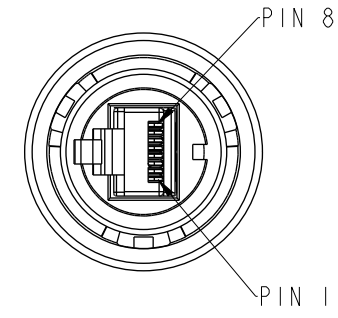

- $\triangle C$ Note:
- * \odot Important Dimension
 - * Waterproof Rate: IP67, Mated
 - * Housing: Thermoplastic, Black
 - * Plug: PC, Gold Plated, Shielded
 - * Lock Nut: Thermoplastic, Black
 - * Gasket: Rubber, Gray
 - * Seal: Rubber, Gray
 - * Sealing Nut: Thermoplastic, Black
 - * Cable: FTP, 24#*4P+MY+D+AL/MY, OD6.5, Black
- $\triangle B$ * Cable Length Tolerance: 01M:±40mm
02M~05M:±60mm
06M~10M:±100mm
11M~30M:±200mm
31M~99M:±500mm

ROP-5SAMMM-TLM7000 I

ROP-5SAMMM-TLM7BXX

XX: 01~99Meter
01: 01Meter
02: 02Meters
:
:
99: 99Meters

Cable Length(L):01~99Meters

Drain Wire	接地	Shield	
Brown	棕	8	Twist 對絞
White/Brown	白/棕	7	
Green	綠	6	Twist 對絞
White/Blue	白/藍	5	
Blue	藍	4	Twist 對絞
White/Green	白/綠	3	
Orange	橘	2	Twist 對絞
White/Orange	白/橘	1	
Wire Color		Plug	

Pin Out

UNIT:mm			TITLE RJ, ODVA PLASTIC, C5E SHLD CABLE W/SR, M, MOLDING, 3LOCK
TOLERANCE .X ±0.25 .XX ±0.1 .XXX ±0.05 ANGLES ±1°	SCALE 1:1	SIZE A4	SHEET 1 OF 1
	REV. D	WC-REV. A.9	\odot : Inspection item