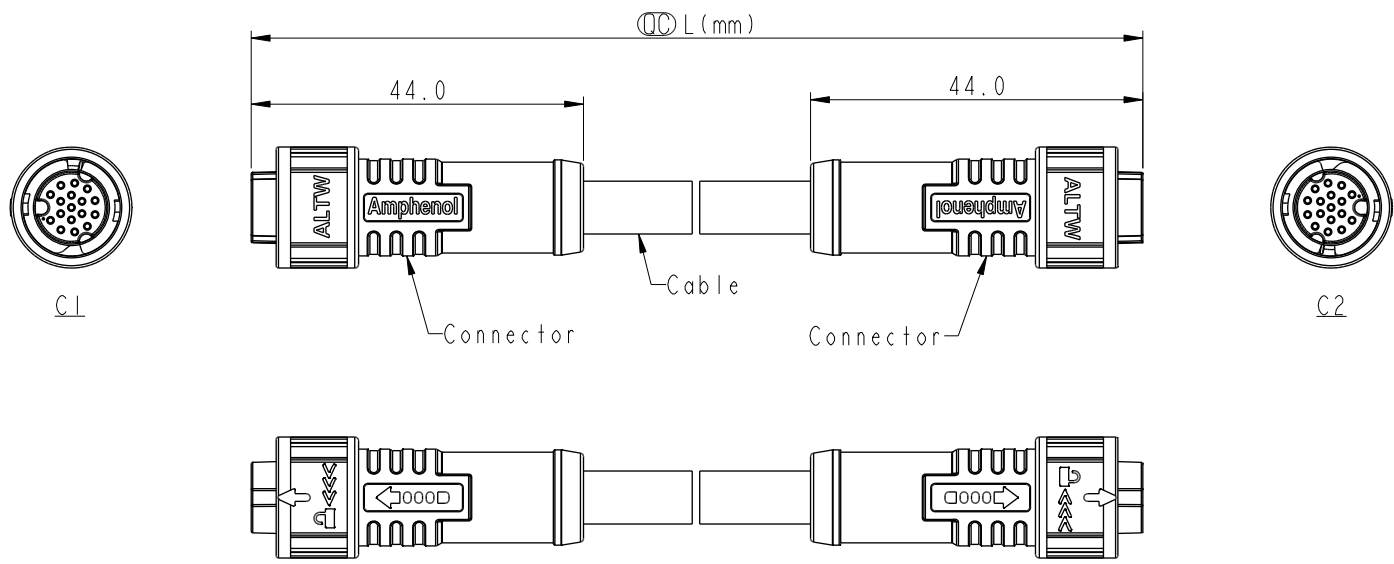

- Note:
- * RoHS Compliant
 - * \varnothing Important dimension
 - * \triangle Waterproof rate: IP68, mated 1m/24h
 - * Connector
 - Housing: Thermoplastic, Black
 - Pin: Copper alloy, Gold plated
 - O-Ring: Rubber, Gray
 - Nut: Thermoplastic, Black
 - Outer Mold: Thermoplastic, Black
 - * Cable: UL2517, PVC Jacket, Black
 - * Cable Length Tolerance:

0.5M < L	≤	1M	: +60/-0 mm
1M < L	≤	3M	: +120/-0 mm
3M < L	≤	5M	: +160/-0 mm
5M < L	≤	10M	: ±100 mm
10M < L	≤	20M	: ±200 mm
20M < L	≤	30M	: ±300 mm
30M < L	≤	99M	: ±500 mm

UNIT: mm	\varnothing	
TOLERANCE	±0.5mm	

AB-AZXXFL-AZFL-QCXXX
 XX: No. Of Pin XXX: 0.5~99 Meters
 A05: 0.5 Meters
 001: 01 Meter
 002: 02 Meters
 :
 099: 99 Meters

Pin Out	10 Violet 紫 10	12 Red/Blue 紅/藍 12	17 White/Gray 白/灰 17
	9 Black 黑 9	11 Gray/Pink 灰/粉 11	16 Yellow/Brown 黃/棕 16
	8 Red 紅 8	10 Violet 紫 10	15 White/Yellow 白/黃 15
	7 Blue 藍 7	9 Black 黑 9	14 Brown/Green 棕/綠 14
	6 Pink 粉 6	8 Red 紅 8	13 White/Green 白/綠 13
	5 Gray 灰 5	7 Blue 藍 7	12 Red/Blue 紅/藍 12
	4 Yellow 黃 4	6 Pink 粉 6	11 Gray/Pink 灰/粉 11
	3 Green 綠 3	5 Gray 灰 5	10 Violet 紫 10
	2 Brown 棕 2	4 Yellow 黃 4	9 Red 紅 9
	1 White 白 1	3 Green 綠 3	8 Gray 灰 8
		2 Brown 棕 2	7 Black 黑 7
		1 White 白 1	6 Yellow 黃 6
			5 Pink 粉 5
			4 Green 綠 4
			3 White 白 3
			2 Blue 藍 2
			1 Brown 棕 1

UNIT:mm		TITLE	ACC, XLOK, A-1.5A, DB-ENDED FF, PUSH LOCK		
TOLERANCE	±0.5mm	SCALE	1:1	SIZE	A4
		REV.	B	WC-REV.	A.5
				SHEET	2 OF 2
					QC: Inspection item

Amphenol LTW
 安費諾亮泰企業股份有限公司

ITEM NO	DRAWN BY	DATE
DWG NO	CHECKED BY	DATE
CUSTOMER	APPROVED BY	DATE
ALTW	Vicky Ouyang Rita	2021-05-13 2021-05-13 2021-05-13