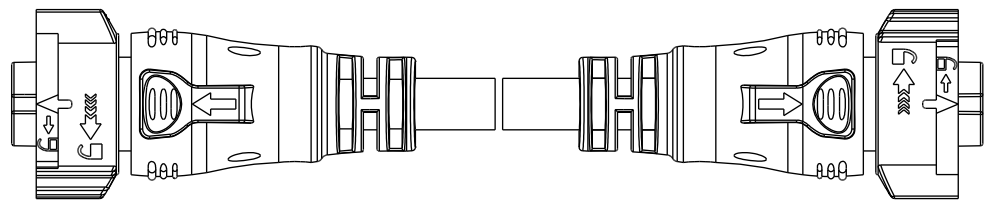

REV.	ECN NO.	DATE	SIGN	DESCRIPTION
B	C200696	2020/05/19	Angel Chou	$\triangle B$ X1
C	C220470	2022/03/25	Vicky	$\triangle C$ X2
D	C230131	2023/02/10	Ruru	$\triangle D$ X2

- Note:
- * RoHS Compliant
 - * $\circ L$ Important dimension
 - * C1
 - $\triangle D$ Waterproof rate: IP68, mated 1m/24h
 Housing: Thermoplastic, Black
 Pin: Copper alloy, Gold plated
 O-Ring: Rubber, Dark gray
 Nut: Thermoplastic, Black
 Outer Mold: Thermoplastic, Black
 - * C2
 - $\triangle D$ Waterproof rate: IP68, mated 1m/24h
 Housing: Thermoplastic, Black
 Pin: Copper alloy, Gold plated
 O-Ring: Rubber, Dark gray
 Nut: Thermoplastic, Black
 Outer Mold: Thermoplastic, Black
 - * Cable: UL21388, PVC Jacket, Black
 - * Cable length tolerance: 0.5M < L \leq 1M: +60/-0 mm
 1M < L \leq 3M: +120/-0 mm
 3M < L \leq 5M: +160/-0 mm
 5M < L \leq 10M: \pm 100 mm
 10M < L \leq 20M: \pm 200 mm
 20M < L \leq 30M: \pm 300 mm
 30M < L \leq 99M: \pm 500 mm

UNIT: mm		TITLE	ACC, XLOK, B-5A, DB-ENDED FF		
TOLERANCE	± 0.5 mm	SCALE	1:2	SIZE	A4
		REV.	D	WC-REV.	A.5
				$\circ L$: Inspection item	

Amphenol LTW
 安費諾亮泰企業股份有限公司

ITEM NO	DRAWN BY	DATE
	Vicky	2020-01-20
DWG NO	CHECKED BY	DATE
AB-BDXXFL-BDBL-QDXXX	Rita	2020-01-20
CUSTOMER	APPROVED BY	DATE
ALTW	Max	2020-01-20

Pin Assignments Front View

UNIT:mm		TITLE	ACC, XLOK, B-5A, DB-ENDED FF	
TOLERANCE	±0.5mm	SCALE	1:2	SIZE A4
		REV.	D	WC-REV. A.5
			SHEET 2 OF 2	
			☉: Inspection item	

Amphenol LTW
 安費諾亮泰企業股份有限公司

ITEM NO	DRAWN BY	DATE
DWG NO	CHECKED BY	DATE
CUSTOMER	APPROVED BY	DATE
ALTW	Vicky Rita Max	2020-01-20 2020-01-20 2020-01-20