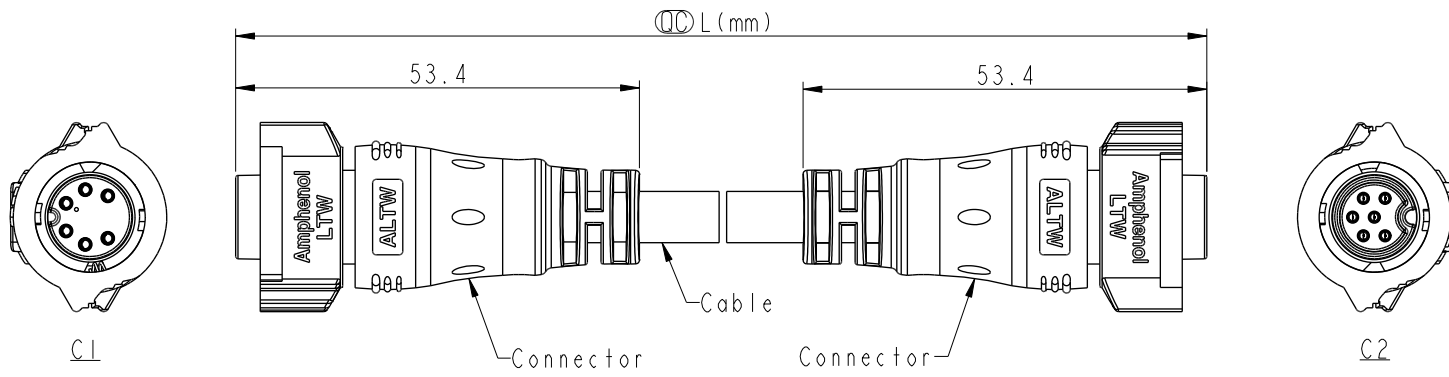

REV.	ECN NO.	DATE	SIGN	DESCRIPTION
B	C200696	2020/05/19	Angel Chou	$\triangle B$ X1
C	C220470	2022/03/25	Vicky	$\triangle C$ X2
D	C230131	2023/02/10	Ruru	$\triangle D$ X2

- Note:
- * RoHS Compliant
 - * $\circ L$ Important dimension
 - * C1
 - $\triangle D$ Waterproof rate: IP68, mated 1m/24h
 Housing: Thermoplastic, Black
 Pin: Copper alloy, Gold plated
 O-Ring: Rubber, Dark gray
 Nut: Thermoplastic, Black
 Outer Mold: Thermoplastic, Black
 - * C2
 - $\triangle D$ Waterproof rate: IP68, mated 1m/24h
 Housing: Thermoplastic, Black
 Pin: Copper alloy, Gold plated
 O-Ring: Rubber, Dark gray
 Nut: Thermoplastic, Black
 Outer Mold: Thermoplastic, Black
 - * Cable: UL21388, PVC Jacket, Black
 - * Cable length tolerance: 0.5M < L \leq 1M: +60/-0 mm
 1M < L \leq 3M: +120/-0 mm
 3M < L \leq 5M: +160/-0 mm
 5M < L \leq 10M: \pm 100 mm
 10M < L \leq 20M: \pm 200 mm
 20M < L \leq 30M: \pm 300 mm
 30M < L \leq 99M: \pm 500 mm

UNIT: mm		TITLE	ACC, XLOK, B-5A, DB-ENDED FF		
TOLERANCE	± 0.5 mm	SCALE	1:2	SIZE	A4
		REV.	D	WC-REV.	A.5
				$\circ L$: Inspection item	

Amphenol LTW
 安費諾亮泰企業股份有限公司

ITEM NO	DRAWN BY	DATE
	Vicky	2020-01-20
DWG NO	CHECKED BY	DATE
AB-BDXXFL-BDBL-QDXXX	Rita	2020-01-20
CUSTOMER	APPROVED BY	DATE
ALTW	Max	2020-01-20

6P	PVC	6.8	20	AB-BD06FL-BDBL-QDXXX
5P		6.2		AB-BD05FL-BDBL-QDXXX
4P		6.0		AB-BD04FL-BDBL-QDXXX
3P		5.5		AB-BD03FL-BDBL-QDXXX
2P		5.5		AB-BD02FL-BDBL-QDXXX
Contacts	Cable Jacket	Cable OD	AWG	Item No.

△C XX: No. Of Pin

Pin Assignments Front View

UNIT:mm		TITLE	ACC, XLOK, B-5A, DB-ENDED FF	
TOLERANCE	±0.5mm	SCALE	1:2	SIZE A4
		REV.	D	WC-REV. A.5
			SHEET 2 OF 2	
			☉: Inspection item	

Amphenol LTW
 安費諾亮泰企業股份有限公司

ITEM NO	DRAWN BY	DATE
DWG NO	CHECKED BY	DATE
CUSTOMER	APPROVED BY	DATE
ALTW	Vicky Rita Max	2020-01-20 2020-01-20 2020-01-20