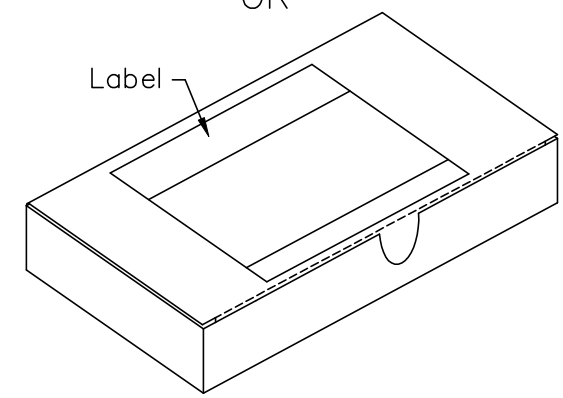

REV.	ECN NO.	DATE	SIGN	DESCRIPTION
A	Initial Release	2016/12/01	Wes Fan	Change Rev.01 To Rev.A
B	C240236	2024/03/12	Vicky	A X1

Male Pin

OR

Female Pin

X 50 PCS or 100 PCS

PE Bag

Each 50 pcs or 100 pcs pins into a PE bag.

X 1 PCS

Carton Box: L65 X W55X H25

OR

Carton Box: L130 X W55X H25

Each bag with pins into a carton box.
Each carton box with a label.

Note:

- * Pin Material: Phosphor Bronze, Gold Plated.
- * Bag Material: PE, Clean.
- * Box Material: Corrugated Carton, T=1.5mm
Carton Interior Dimensions: L130 X W55X H25
L65 X W55X H25