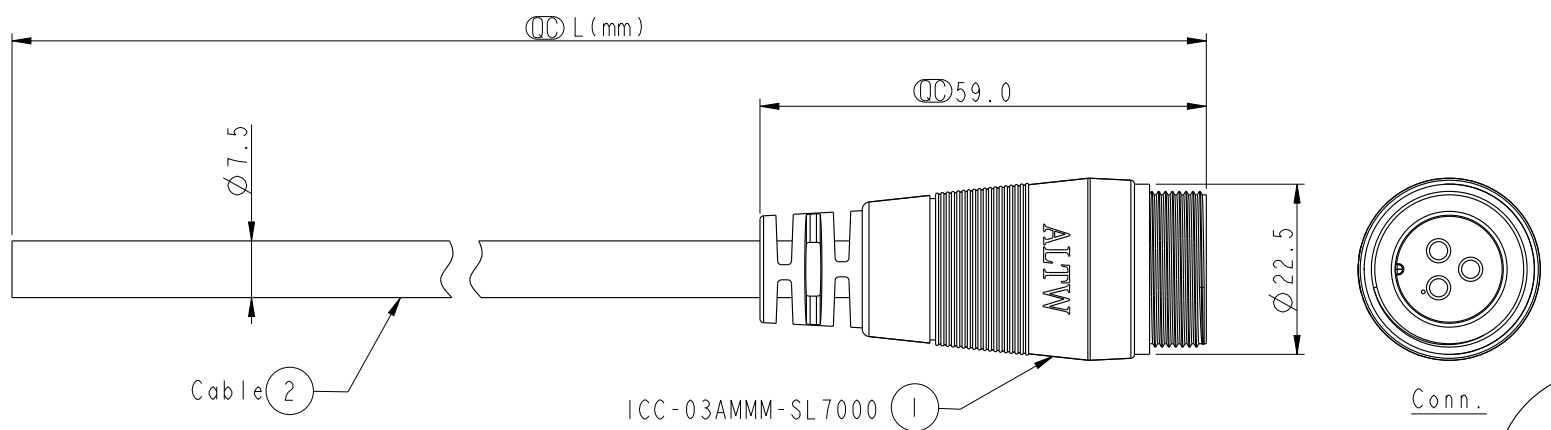

THIS DOCUMENT IS SUBJECT TO CHANGE WITHOUT NOTICE. IT IS CONFIDENTIAL AND A PROPERTY OF AMPHENOL LTW. DISCLOSURE TO THIRD PARTY HAS TO BE AUTHORIZED BY AMPHENOL LTW.

REV.	ECN NO.	DATE	SIGN	DESCRIPTION

ICC-03AMMM-SL7000
Color: Black