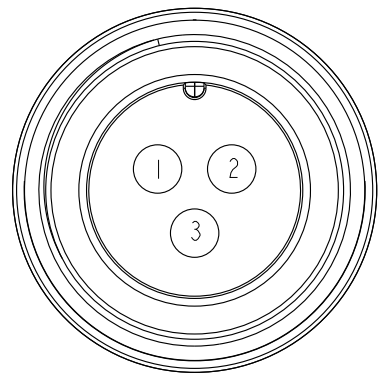

ICC-03AMMM-SL7AXX

- XX : 01~99Meters
- 01 : 01Meter
- 02 : 02Meters
- ...
- 99 : 99Meters

Cable Length(L):01~99Meters

- Note:
- * ϕ Important Dimension To Check.
 - * Waterproof Rate: IP67
 - * Housing: Nylon+GF, Black.
 - * Male Pin: Copper Alloy, Gold Plated.
 - * Cable: UL2464 16AWG*3C+D+AI/My PVC Jacket UV Resistant, OD=7.5, Black.
 - * Cable Length Tolerance:
 - 01M:40mm
 - 02M~05M:±60mm
 - 06M~10M:±100mm
 - 11M~30M:±200mm
 - 31M~99M:±500mm

Pin Assignments
Front View

3	Black	黑
2	Blue	藍
1	Brown	棕
Conn.	Wire Color	
Pin Out		

UNIT:mm

TOLERANCE	
.X	±0.25
.XX	±0.1
.XXX	±0.05
ANGLES	±1°

TITLE MIDDLE CNC PIN CABLE SCREW 3P M CONN M PIN			
SCALE	SIZE	SHEET	OF
1:1	A4	1	1
REV.	WC-REV.	QC: Inspection item	
A	A.2		