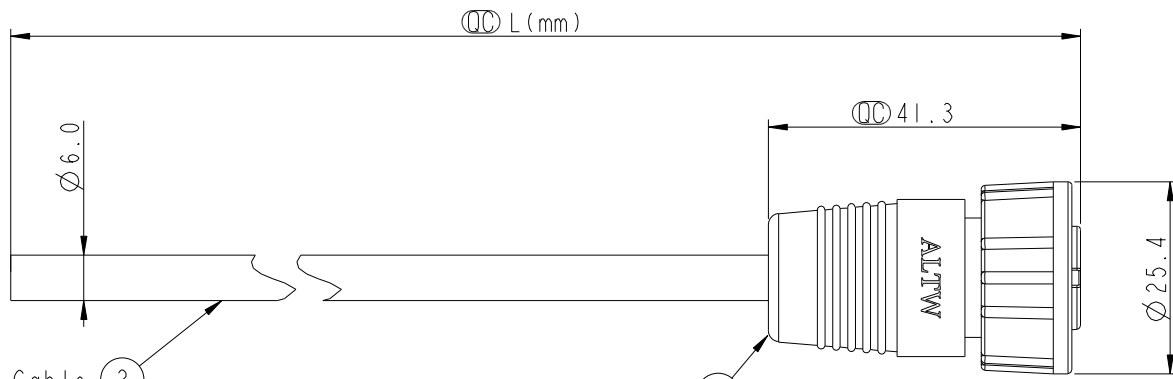

REV.	ECN NO.	DATE	SIGN	DESCRIPTION

Cable ②

ICD-09BFFM-SL6000 ①
Color: Black

Conn.

ICD-09BFFM-SL6AXX

- XX : 01~99Meters
- 01 : 01Meter
- 02 : 02Meters
- :
- 99 : 99Meters

Cable Length(L):01~99Meters

- Note:
- * Ⓞ Important Dimension To Check.
 - * Waterproof Rate: IP66
 - * Housing: Nylon+GF, Black.
 - * Female Pin: Copper Alloy, Gold Plated.
 - * Screw Nut: Nylon+GF, Black.
 - * O-Ring: Silicon, Gray
 - * Cable: UL2464 24AWG*9C+Drain+Al/My PVC Jacket UV Resistant, OD=6.0, Black.
 - * Cable Length Tolerance: 01M:40mm
02M~05M:±60mm
06M~10M:±100mm
11M~30M:±200mm
31M~99M:±500mm

Pin Assignments
Front View

9	Black	黑
8	Red	紅
7	Pink	粉紅
6	Gray	灰
5	Yellow	黃
4	Green	綠
3	White	白
2	Blue	藍
1	Brown	棕
Conn.	Wire Color	Pin Out

UNIT:mm		
TOLERANCE	±0.5	

TITLE MIDDLE CNC PIN CABLE SCREW 9P F CONN F PIN			
SCALE 1:1	SIZE A4	SHEET 1 OF 1	
REV. A	WC-REV. A.3	Ⓞ: Inspection item	