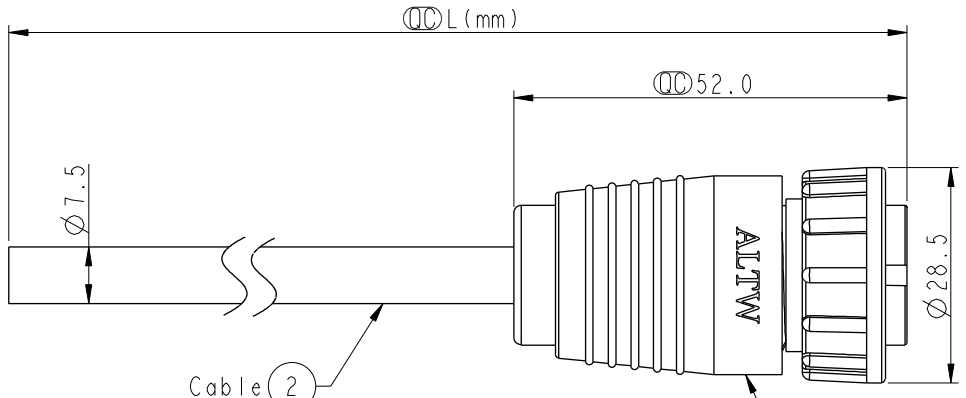

THIS DOCUMENT IS SUBJECT TO CHANGE WITHOUT NOTICE. IT IS CONFIDENTIAL AND A PROPERTY OF Amphenol LTW. DISCLOSURE TO THIRD PARTY HAS TO BE AUTHORIZED BY Amphenol LTW.

REV.	ECN NO.	DATE	SIGN	DESCRIPTION

Conn.

① IDC-04BFFM-LL6000
Color: Black

ALTW
CONFIDENTIAL
2014-01-13
R&D DEPT.

ALTW
DCC. DEPT.
CONFIDENTIAL
2014.01.15
ISSUED

IDC-04BFFM-LL6AXX

- XX :01~99Meters
- 01 :01Meter
- 02 :02Meters
- ...
- 99 :99Meters

Cable Length(L):01~99Meters

1. Note:
2. Ⓞ Important Dimension To Check.
   - Waterproof Rate: IP66
   - Housing: Nylon+GF, Black.
   - Female Pin: Copper Alloy, Gold Plated.
   - Lock Nut: Nylon+GF, Black.
   - O-Ring: Silicone, Gray.
   - Cable: UL2464 16AWG*4C+AL/My, PVC Jacket, UV Resistant, OD=7.5mm, Black.
   - Cable Length Tolerance: 01M:±40mm
     02M~05M:±60mm
     06M~10M:±100mm
     11M~30M:±200mm
     31M~99M:±500mm