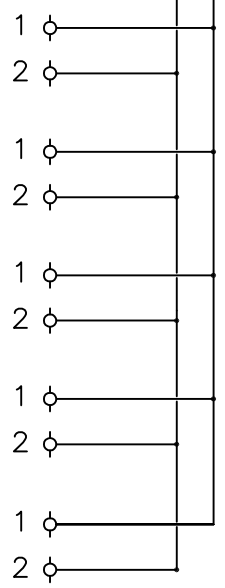

REV.	ECN NO.	DATE	SIGN	DESCRIPTION
B	LEN1340116	2013/04/18	Vicky	Update Cable AWG
C	LEN1640057	2016/03/29	Vicky	Update Logo
D		2019/09/03	Ruru	Change To Shared Drawing

F
E
D
C
B
A

- ⑥ Inner Mold
 - ⑦ Outer Mold
 - ④ PCB 板
 - ⑤ Dust Cap
- Color: Black

SECTION A-A

1 φ	紅	Red	24AWG	△	A-222222-MMMMMM-LAXX △
2 φ	黑	Black	24AWG		

XX:01~99Meters
 01:01Meter
 02:02Meters
 ...
 99:99Meters
 Cable Length(L):01~99Meters

- Note:
- * @@Important Dimension.
 - * Waterproof Rate: IP67.
 - * Connector: Nylon+GF, Black.
 - * Male Pin:Copper Alloy,Gold Plated.
 - * Cable: UL2464 24AWG*2C+D+AL, PVC Jacket, OD=4.2mm, Black
 - * Cable Length Tolerance: 01M:±40mm
 02M~05M:±60mm
 06M~10M:±100mm
 11M~30M:±200mm
 31M~99M:±500mm

UNIT:mm	
TOLERANCE	
±0.5 mm	

TITLE		△ Actuator Split Box	
SCALE	Free	SHEET	1 OF 1
REV.	D	SIZE	A4
		◎ :Inspection Item	

Amphenol LTW
 安費諾亮泰企業股份有限公司

ITEM NO	
DWG NO	△A-222222-MMMMMM-LAXX
CUSTOMER	ALTW

DRAWN BY	Ruru
CHECKED BY	Rita
APPROVED BY	Max