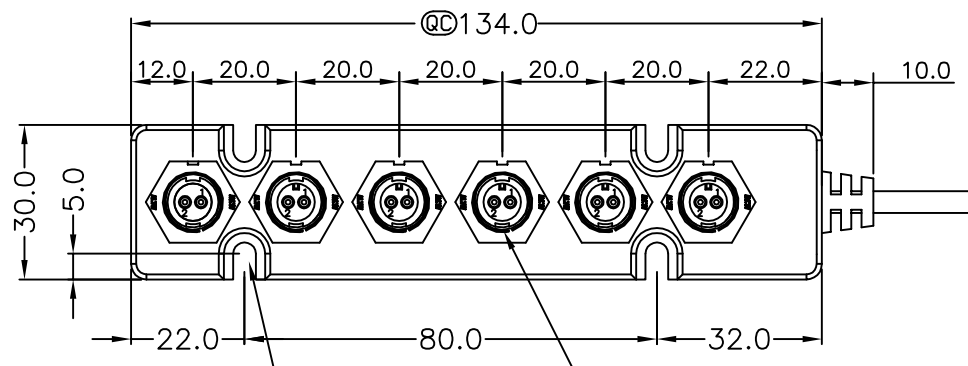

REV.	ECN NO.	DATE	SIGN	DESCRIPTION
B	LEN1340116	2013/04/18	Vicky	Update Cable AWG
C	LEN1640057	2016/03/29	Vicky	Update Logo
D		2019/09/03	Ruru	Change To Shared Drawing

F
E
D
C
B
A

- ⑥ Inner Mold
 - ⑦ Outer Mold
 - ④ PCB 板
 - ⑤ Dust Cap
- Color: Black

SECTION A-A

1 φ	紅	Red	24AWG	△	A-222222-MMMMMM-LAXX △
2 φ	黑	Black	24AWG		

XX:01~99Meters
 01:01Meter
 02:02Meters
 ...
 99:99Meters
 Cable Length(L):01~99Meters

- Note:
- * @@Important Dimension.
 - * Waterproof Rate: IP67.
 - * Connector: Nylon+GF, Black.
 - * Male Pin:Copper Alloy,Gold Plated.
 - * Cable: UL2464 24AWG*2C+D+AL, PVC Jacket, OD=4.2mm, Black
 - * Cable Length Tolerance: 01M:±40mm
 02M~05M:±60mm
 06M~10M:±100mm
 11M~30M:±200mm
 31M~99M:±500mm

UNIT:mm	
TOLERANCE	
±0.5 mm	

TITLE		△ Actuator Split Box	
SCALE	Free	SHEET	1 OF 1
REV.	D	SIZE	A4
		◎ :Inspection Item	

Amphenol LTW
 安費諾亮泰企業股份有限公司

ITEM NO	
DWG NO	△A-222222-MMMMMM-LAXX
CUSTOMER	ALTW

DRAWN BY	Ruru
CHECKED BY	Rita
APPROVED BY	Max