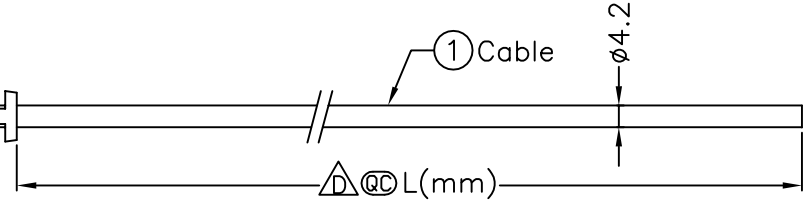

REV.	ECN NO.	DATE	SIGN	DESCRIPTION
B	LEN1340116	2013/04/18	Vicky	Update Cable AWG
C	LEN1640057	2016/03/29	Vicky	Update Logo
D		2019/09/03	Ruru	Change To Shared Drawing

F
E
D
C
B
A

- ⑥ Inner Mold
 - ⑦ Outer Mold
 - ④ PCB 板
 - ⑤ Dust Cap
- Color: Black

SECTION A-A

1 φ	紅	Red	24AWG	△	A-222222-MMMMMM-LAXX △
2 φ	黑	Black	24AWG		

XX:01~99Meters
 01:01Meter
 02:02Meters
 ...
 99:99Meters
 Cable Length(L):01~99Meters

- Note:
- * @@Important Dimension.
 - * Waterproof Rate: IP67.
 - * Connector: Nylon+GF, Black.
 - * Male Pin:Copper Alloy,Gold Plated.
 - * Cable: UL2464 24AWG*2C+D+AL, PVC Jacket, OD=4.2mm, Black
 - * Cable Length Tolerance: 01M:±40mm
 02M~05M:±60mm
 06M~10M:±100mm
 11M~30M:±200mm
 31M~99M:±500mm