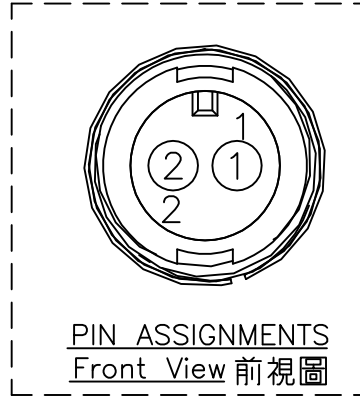

REV.	ECN NO.	DATE	SIGN	DESCRIPTION
B	LEN1340116	2013/04/18	Vicky	Update Cable AWG
C	LEN1640057	2016/03/29	Vicky	Update Logo
D		2019/09/03	Ruru	Change To Shared Drawing

F
E
D
C
B
A

- ⑥ Inner Mold
 - ⑦ Outer Mold
 - ④ PCB 板
 - ⑤ Dust Cap
- Color: Black

SECTION A-A

1 φ	紅	Red	24AWG	△	A-222222-MMMMMM-LAXX △
2 φ	黑	Black	24AWG		

XX:01~99Meters
 01:01Meter
 02:02Meters
 ...
 99:99Meters
 Cable Length(L):01~99Meters

- Note:
- * @@Important Dimension.
 - * Waterproof Rate: IP67.
 - * Connector: Nylon+GF, Black.
 - * Male Pin:Copper Alloy,Gold Plated.
 - * Cable: UL2464 24AWG*2C+D+AL, PVC Jacket, OD=4.2mm, Black
 - * Cable Length Tolerance: 01M:±40mm
 02M~05M:±60mm
 06M~10M:±100mm
 11M~30M:±200mm
 31M~99M:±500mm

UNIT:mm	
TOLERANCE	
±0.5 mm	

TITLE		△ Actuator Split Box	
SCALE	Free	SHEET	1 OF 1
REV.	D	SIZE	A4
		◎ :Inspection Item	

Amphenol LTW
 安費諾亮泰企業股份有限公司

ITEM NO	
DWG NO	△A-222222-MMMMMM-LAXX
CUSTOMER	ALTW

DRAWN BY	Ruru
CHECKED BY	Rita
APPROVED BY	Max