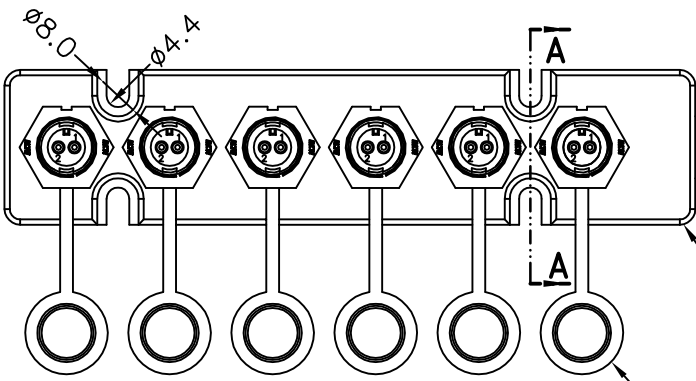

REV.	ECN NO.	DATE	SIGN	DESCRIPTION
B	LEN1340116	2013/04/18	Vicky	Update Cable AWG
C	LEN1640057	2016/03/29	Vicky	Update Logo
D		2019/09/03	Ruru	Change To Shared Drawing

F
E
D
C
B
A

- ⑥ Inner Mold
 - ⑦ Outer Mold
 - ④ PCB 板
 - ⑤ Dust Cap
- Color: Black

SECTION A-A

1 φ	紅	Red	24AWG	△	A-222222-MMMMMM-LAXX △
2 φ	黑	Black	24AWG		

XX:01~99Meters
 01:01Meter
 02:02Meters
 ...
 99:99Meters
 Cable Length(L):01~99Meters

- Note:
- * @@Important Dimension.
 - * Waterproof Rate: IP67.
 - * Connector: Nylon+GF, Black.
 - * Male Pin:Copper Alloy,Gold Plated.
 - * Cable: UL2464 24AWG*2C+D+AL, PVC Jacket, OD=4.2mm, Black
 - * Cable Length Tolerance: 01M:±40mm
 02M~05M:±60mm
 06M~10M:±100mm
 11M~30M:±200mm
 31M~99M:±500mm

UNIT:mm	
TOLERANCE	
±0.5 mm	

TITLE		△ Actuator Split Box	
SCALE	Free	SHEET	1 OF 1
REV.	D	SIZE	A4
		◎ :Inspection Item	

Amphenol LTW
 安費諾亮泰企業股份有限公司

ITEM NO	
DWG NO	△A-222222-MMMMMM-LAXX
CUSTOMER	ALTW

DRAWN BY	Ruru
CHECKED BY	Rita
APPROVED BY	Max