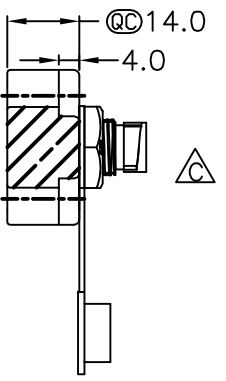

REV.	ECN NO.	DATE	SIGN	DESCRIPTION
B	LEN1340116	2013/04/18	Vicky	Update Cable AWG
C	LEN1640057	2016/03/29	Vicky	Update Logo
D		2019/09/03	Ruru	Change To Shared Drawing

F
E
D
C
B
A

- ⑥ Inner Mold
 - ⑦ Outer Mold
 - ④ PCB 板
 - ⑤ Dust Cap
- Color: Black

SECTION A-A

1 φ	紅	Red	24AWG	△	A-222222-MMMMMM-LAXX △
2 φ	黑	Black	24AWG		

XX:01~99Meters
 01:01Meter
 02:02Meters
 ...
 99:99Meters
 Cable Length(L):01~99Meters

- Note:
- * @@Important Dimension.
 - * Waterproof Rate: IP67.
 - * Connector: Nylon+GF, Black.
 - * Male Pin:Copper Alloy,Gold Plated.
 - * Cable: UL2464 24AWG*2C+D+AL, PVC Jacket, OD=4.2mm, Black
 - * Cable Length Tolerance: 01M:±40mm
 02M~05M:±60mm
 06M~10M:±100mm
 11M~30M:±200mm
 31M~99M:±500mm

UNIT:mm	
TOLERANCE	
±0.5 mm	

TITLE		△ Actuator Split Box	
SCALE	Free	SHEET	1 OF 1
REV.	D	SIZE	A4
		◎ :Inspection Item	

Amphenol LTW
 安費諾亮泰企業股份有限公司

ITEM NO	
DWG NO	△A-222222-MMMMMM-LAXX
CUSTOMER	ALTW

DRAWN BY	Ruru
CHECKED BY	Rita
APPROVED BY	Max