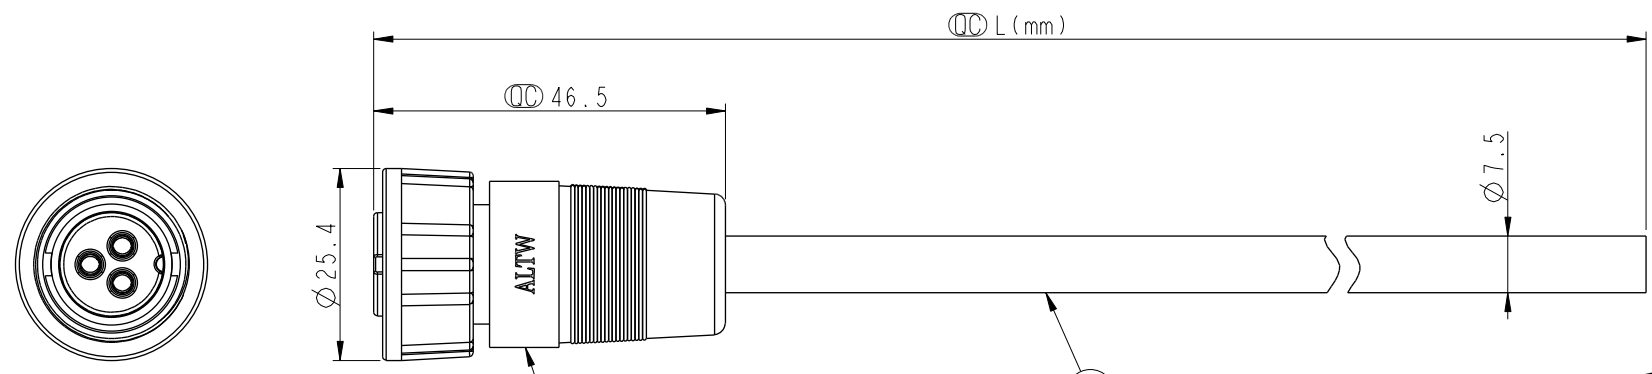

THIS DOCUMENT IS SUBJECT TO CHANGE WITHOUT NOTICE. IT IS CONFIDENTIAL AND A PROPERTY OF Amphenol LTW. DISCLOSURE TO THIRD PARTY HAS TO BE AUTHORIZED BY Amphenol LTW.

REV.	ECN NO.	DATE	SIGN	DESCRIPTION

Conn.

1 ACC-03BFFM-SL7000
Color: Black

2 Cable