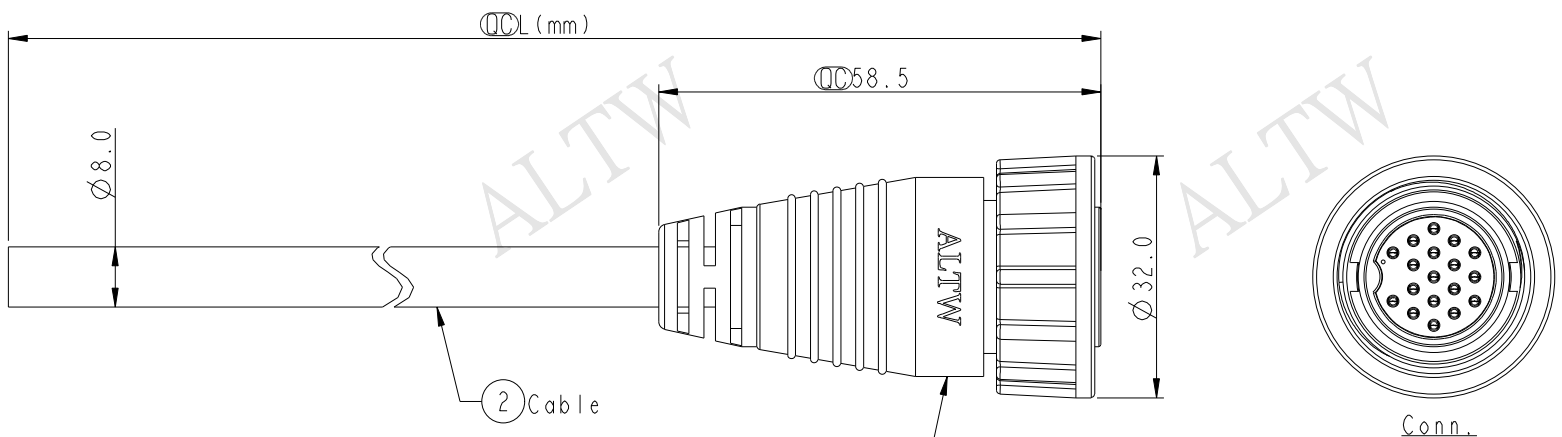

THIS DOCUMENT IS SUBJECT TO CHANGE WITHOUT NOTICE. IT IS CONFIDENTIAL AND A PROPERTY OF AMPHENOL LTW. DISCLOSURE TO THIRD PARTY HAS TO BE AUTHORIZED BY AMPHENOL LTW.

REV.	ECN NO.	DATE	SIGN	DESCRIPTION
B	LEN1590477	2015/08/18	Jinhai	Change Pin Out

ALTW
CONFIDENTIAL
2015-08-18
R&D DEPT.

ALTW
DCC. DEPT.
CONFIDENTIAL
2015.09.25
ISSUED

18	Blue/White	藍/白
17	Green/White	綠/白
16	Orange/White	橙/白
15	Red/White	紅/白
14	Brown/White	棕/白
13	Black/White	黑/白
12	Light Green	淺綠
11	Purple	紫
10	Orange	橙
9	Black	黑
8	Red	紅
7	Pink	粉
6	Gray	灰
5	Yellow	黃
4	Green	綠
3	White	白
2	Blue	藍
1	Brown	棕
Conn.	Wire Color	
	Pin Out	

ADD-18AFMM-SL7000
Color: Black

ADD-18AFMM-SL7AXX

XX : 01~99Meters
01 : 01Meter
02 : 02Meters
:
:
:
99 : 99Meters

Cable Length(L): 01~99Meters

Note:
* $\varnothing$ Important Dimension To Check.
* Waterproof Rate: IP67
* Housing: Nylon+GF, Black.
* Male Pin: Copper Alloy, Gold Plated.
* Screw Nut: Nylon+GF, Black.
* Cable: UL2464 24AWG*18C+D+AL/My
PVC Jacket UV Resistant, OD=8.0, Black.
* Cable Length Tolerance: 01M:40mm
02M~05M:±60mm
06M~10M:±100mm
11M~30M:±200mm
31M~99M:±500mm