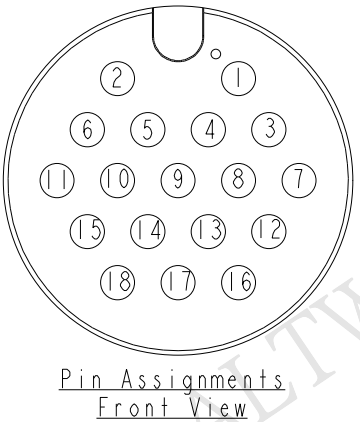

ALTW
CONFIDENTIAL
2015-08-18
R&D DEPT.

ALTW
DCC. DEPT.
CONFIDENTIAL
2015.09.25
ISSUED

18	Blue/White	藍/白
17	Green/White	綠/白
16	Orange/White	橙/白
15	Red/White	紅/白
14	Brown/White	棕/白
13	Black/White	黑/白
12	Light Green	淺綠
11	Purple	紫
10	Orange	橙
9	Black	黑
8	Red	紅
7	Pink	粉
6	Gray	灰
5	Yellow	黃
4	Green	綠
3	White	白
2	Blue	藍
1	Brown	棕
Conn.	Wire Color	
	Pin Out	

ADD-18AFMM-SL7000
Color: Black

ADD-18AFMM-SL7AXX

XX : 01~99Meters
01 : 01Meter
02 : 02Meters
:
:
:
99 : 99Meters

Cable Length(L): 01~99Meters

Note:
 * \varnothing Important Dimension To Check.
 * Waterproof Rate: IP67
 * Housing: Nylon+GF, Black.
 * Male Pin: Copper Alloy, Gold Plated.
 * Screw Nut: Nylon+GF, Black.
 * Cable: UL2464 24AWG*18C+D+AL/My
 PVC Jacket UV Resistant, OD=8.0, Black.
 * Cable Length Tolerance: 01M:40mm
 02M~05M:±60mm
 06M~10M:±100mm
 11M~30M:±200mm
 31M~99M:±500mm

Pin Assignments
Front View

UNIT:mm		
TOLERANCE	±0.5	

TITLE LARGE CABLE SCREW 18PIN F CONN M PIN			
SCALE 1:1	SIZE A4	SHEET 1 OF 1	
REV. B	WC-REV. A.1	\varnothing : Inspection item	

Amphenol LTW
安費諾亮泰企業股份有限公司