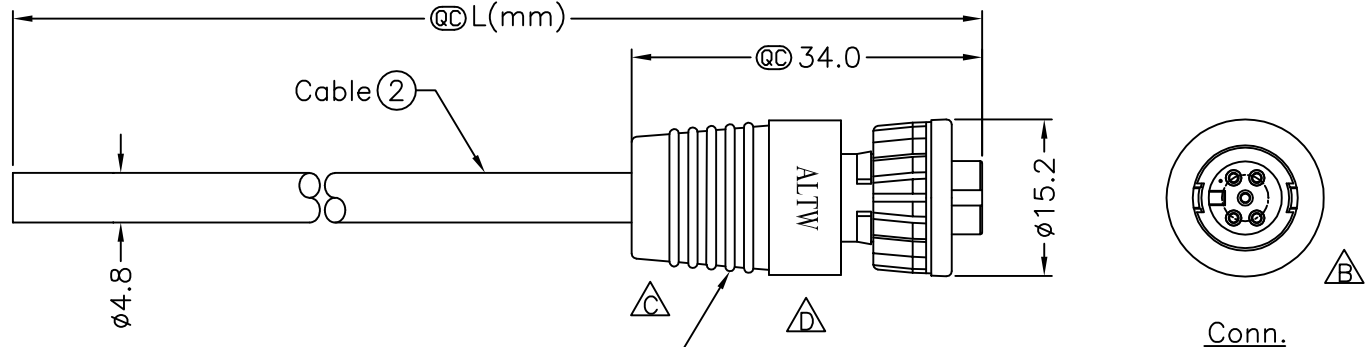

REV.	ECN NO.	DATE	SIGN	DESCRIPTION
B	LEN-0C0305~308	2010/11/26	Ivan Lin	Change View & Frame.
C	LEN1110586~589	2011/01/18	Vicky	Mini Size Molding 外觀變更
D	LEN15C0363~366	2015/12/08	Ruru	Change Logo

AU-05BFFM-LL7000 (1)
Color:Black

AU-05BFFM-LL7AXX
 XX:01~99Meters
 01:01Meter
 02:02Meters
 :
 :
 99:99Meters
 Cable Length(L):01~99Meters

- Note:
- * @C Important Dimension.
 - * Waterproof Rate: IP67.
 - * Connector: Nylon+GF, Black.
 - * Female Pin: Copper Alloy, Gold Plated.
 - * Lock Nut: Nylon+GF, Black.
 - * O-Ring: EPDM, Black.
 - * Cable: UL2464 26AWG*5C+D+A, PVC Jacket, UV Resistant, OD=4.8mm, Black
 - * Cable Length Tolerance: 01M:±40mm
 02M~05M:±60mm
 06M~10M:±100mm
 11M~30M:±200mm
 31M~99M:±500mm

Pin Assignments
Front View

5	Yellow	黃
4	White	白
3	Red	紅
2	Brown	棕
1	Green	綠
Conn.	Wire Color	
	Pin Out	

UNIT:mm	
TOLERANCE	±0.5 mm

TITLE Mini,Cable Lock 5P F Conn F Pin	
SCALE Free	SHEET 1 OF 1
REV. D	SIZE A4
@C :Inspection Item	