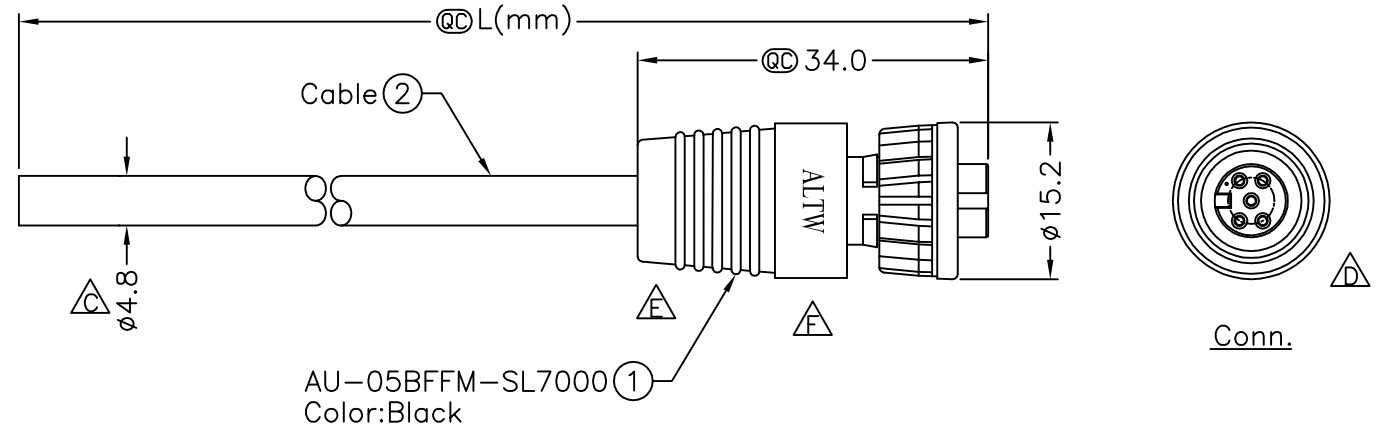

REV.	ECN NO.	DATE	SIGN	DESCRIPTION
D	LEN-0C0310~313	2010/11/26	Ivan Lin	Change View & Frame.
E	LEN1110591~594	2011/01/18	Vicky	Mini Size Molding 外觀變更
F	LEN15C0368~371	2015/12/08	Ruru	Change Logo

AU-05BFFM-SL7000 (1)  
Color: Black

AU-05BFFM-SL7AXX

- XX:01~99Meters
- 01:01Meter
- 02:02Meters
- :
- :
- 99:99Meters

Cable Length(L):01~99Meters

- Note:
- \* @@Important Dimension.
  - \* Waterproof Rate: I P67.
  - \* Connector: Nylon+GF, Black.
  - \* Female Pin: Copper Alloy, Gold Plated.
  - \* Screw Nut: Nylon+GF, Black.
  - \* O-Ring: EPDM, Black.
  - \* Cable: UL2464 26AWG\*5C+D+A, PVC Jacket, UV Resistant, OD=4.8mm, Black.
  - \* Cable Length Tolerance:
    - 01M:±40mm
    - 02M~05M:±60mm
    - 06M~10M:±100mm
    - 11M~30M:±200mm
    - 31M~99M:±500mm

Pin Assignments  
Front View

5	Yellow	黃
4	White	白
3	Red	紅
2	Brown	棕
1	Green	綠
Conn.	Wire Color	
	Pin Out	

UNIT:mm	
TOLERANCE	±0.5 mm

TITLE Mini,Cable Screw 5P F Conn F Pin	
SCALE Free	SHEET 1 OF 1
REV. F	SIZE A4
QC :Inspection Item	