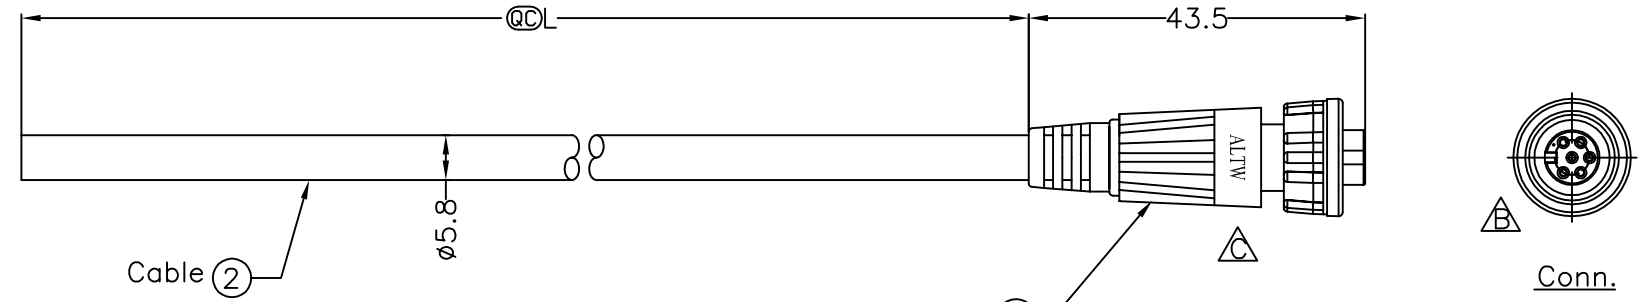

REV.	ECN NO.	DATE	SIGN	DESCRIPTION
B	LE3-0C0165~168	2010/11/26	Ivan Lin	Change View & Frame
C	LEN15C0378~381	2015/12/08	Ruru	Change Logo

F  
E  
D  
C  
B  
A

Cable ②

AU-06AFFM-SL6000 ①  
Color: Black

AU-06AFFM-SL6AXX  
 ↑  
 XX:01~99Meters  
 01:01Meter  
 02:02Meters  
 :  
 :  
 99:99Meters  
 Cable Length(L):01~99Meters

- Note:
- \* @Important Dimension.
  - \* Waterproof Rate: IP66
  - \* Connector: Nylon+GF, Black
  - \* Screw Nut: Nylon+GF, Black
  - \* O-Ring: EPDM, Black
  - \* Cable:UL2464 24AWG\*6C+D+AL/My, UV Resistant, OD=5.8mm, Black
  - \* Cable Length Tolerance: 01M:±40mm  
 02M~05M:±60mm  
 06M~10M:±100mm  
 11M~30M:±200mm  
 31M~99M:±500mm

Pin Assignments  
Front View 前視圖

White	白	6
Red	紅	5
Orange	橙	4
Yellow	黃	3
Green	綠	2
Blue	藍	1
Wire Color		Conn.
Out Pin		

UNIT:mm	
TOLERANCE	±0.5

TITLE 6Pin Female Connector Female Pin(2A)	
SCALE Free	SHEET 1 OF 1
REV. C	SIZE A4
QC : Inspection Item	