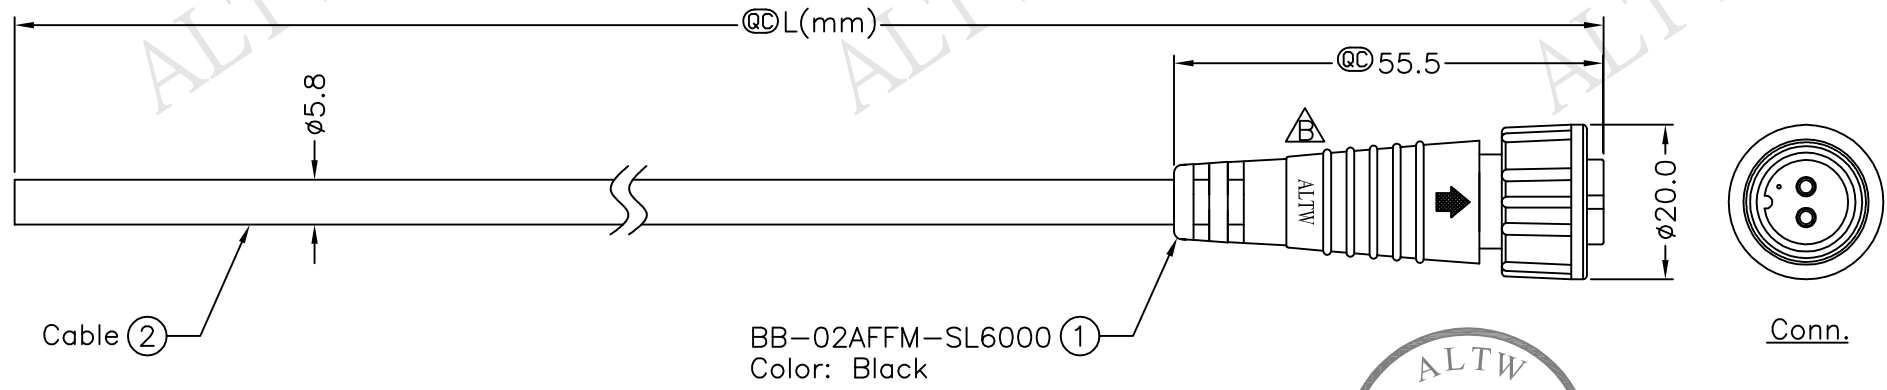

REV.	ECN NO.	DATE	SIGN	DESCRIPTION
B	LEN1660110~113	2016/05/26	Ruru	Change Logo & Note

2	Red
1	Green
Conn.	Wire Color
Pin Out	

BB-02AFFM-SL6AXX
 ↑
 XX:01~99Meter
 01:01Meter
 02:02Meters
 :
 :
 99:99Meters
 Cable Length(L):01~99Meters

- Note:
- * @C Important Dimension To Check.
 - * Waterproof Rate: IP66
 - * Housing: Black, Nylon+GF
 - * Pin: Copper Alloy, Gold Plated
 - * Cable: Black, UL2464 20AWG*2C+D+AI/My PVC Jacket (UV Resistant) OD=5.8
 - * Cable Length Tolerance: 01M: ±40mm
 02M~05M: ±60mm
 06M~10M: ±100mm
 11M~30M: ±200mm
 31M~99M: ±500mm

UNIT:mm		TITLE	Standard
TOLERANCE	±0.5 mm	Cable Screw 2Pin F Conn. F Pin	
SCALE	Free	SHEET	1 OF 1
REV.	B	SIZE	A4
QC :Inspection Item			

Amphenol LTW
 安費諾亮泰企業股份有限公司

ITEM NO	DRAWN BY	DATE
	Ruru	2016/05/26
DWG NO	CHECKED BY	DATE
BB-02AFFM-SL6AXX	Rita	2016/05/26
CUSTOMER	APPROVED BY	DATE
ALTW	Lisa	2016/05/26