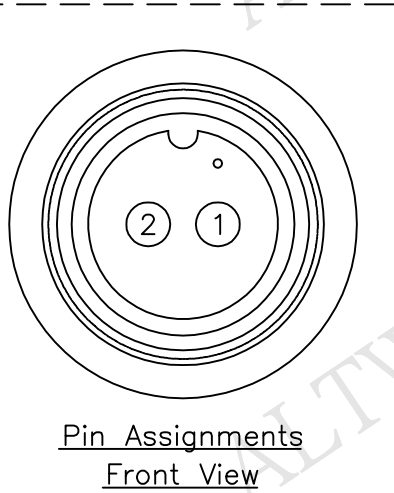

REV.	ECN NO.	DATE	SIGN	DESCRIPTION
B	LEN1660110~113	2016/05/26	Ruru	Change Logo & Note

2	Red
1	Green
Conn.	Wire Color
Pin Out	

BB-02AFFM-SL6AXX
 ↑
 XX:01~99Meter
 01:01Meter
 02:02Meters
 :
 :
 99:99Meters
 Cable Length(L):01~99Meters

- Note:
- * @C Important Dimension To Check.
 - * Waterproof Rate: IP66
 - * Housing: Black, Nylon+GF
 - * Pin: Copper Alloy, Gold Plated
 - * Cable: Black, UL2464 20AWG*2C+D+AI/My PVC Jacket (UV Resistant) OD=5.8
 - * Cable Length Tolerance: 01M: ±40mm
 02M~05M: ±60mm
 06M~10M: ±100mm
 11M~30M: ±200mm
 31M~99M: ±500mm

UNIT:mm		TITLE	Standard
TOLERANCE	±0.5 mm	Cable Screw 2Pin F Conn. F Pin	
SCALE	Free	SHEET	1 OF 1
REV.	B	SIZE	A4
QC :Inspection Item			

Amphenol LTW
 安費諾亮泰企業股份有限公司

ITEM NO	DRAWN BY	DATE
	Ruru	2016/05/26
DWG NO	CHECKED BY	DATE
BB-02AFFM-SL6AXX	Rita	2016/05/26
CUSTOMER	APPROVED BY	DATE
ALTW	Lisa	2016/05/26