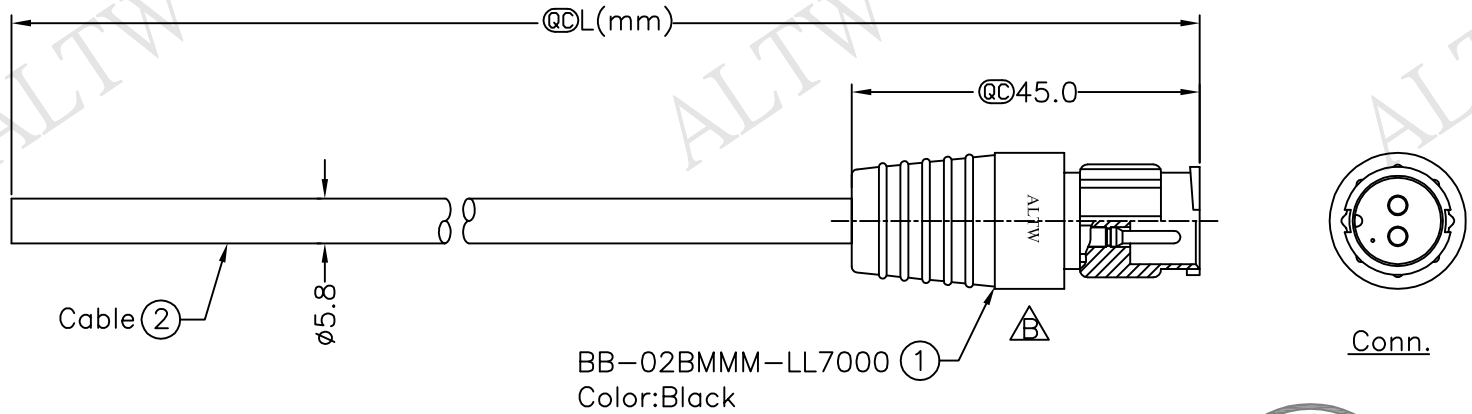

REV.	ECN NO.	DATE	SIGN	DESCRIPTION
B	LEN1590404~07	2015/09/10	Ruru	Change Logo & Note

BB-02BMMM-LL7000  
Color:Black

BB-02BMMM-LL7AXX  
 XX:01~99Meter  
 Q1:01Meter  
 Q2:02Meters  
 ...  
 99:99Meters  
 Cable Length(L):01~99Meters

- Note:
- \* @C Important Dimension.
  - \* Waterproof Rate: IP67
  - \* Housing: Nylon+GF, Black
  - \* Male Pin: Copper Alloy, Gold Plated
  - \* Cable: UL2464 20#\*2C+Drain+Al/My, UV Resistant ,OD=5.8mm, Black
  - \* Cable Length Tolerance: 01M: ±40mm  
 02M~05M: ±60mm  
 06M~10M: ±100mm  
 11M~30M: ±200mm  
 31M~99M: ±500mm

Pin Assignments  
Front View 前視圖

Red	紅	2
Green	綠	1
Wire Color	Conn.	
Pin Out		

UNIT:mm	
TOLERANCE	±0.5 mm

TITLE Standard,Cable Lock 2Pin M Conn M Pin	
SCALE 1:1	SHEET 1 OF 1
REV. B	SIZE A4
@C :Inspection Item	