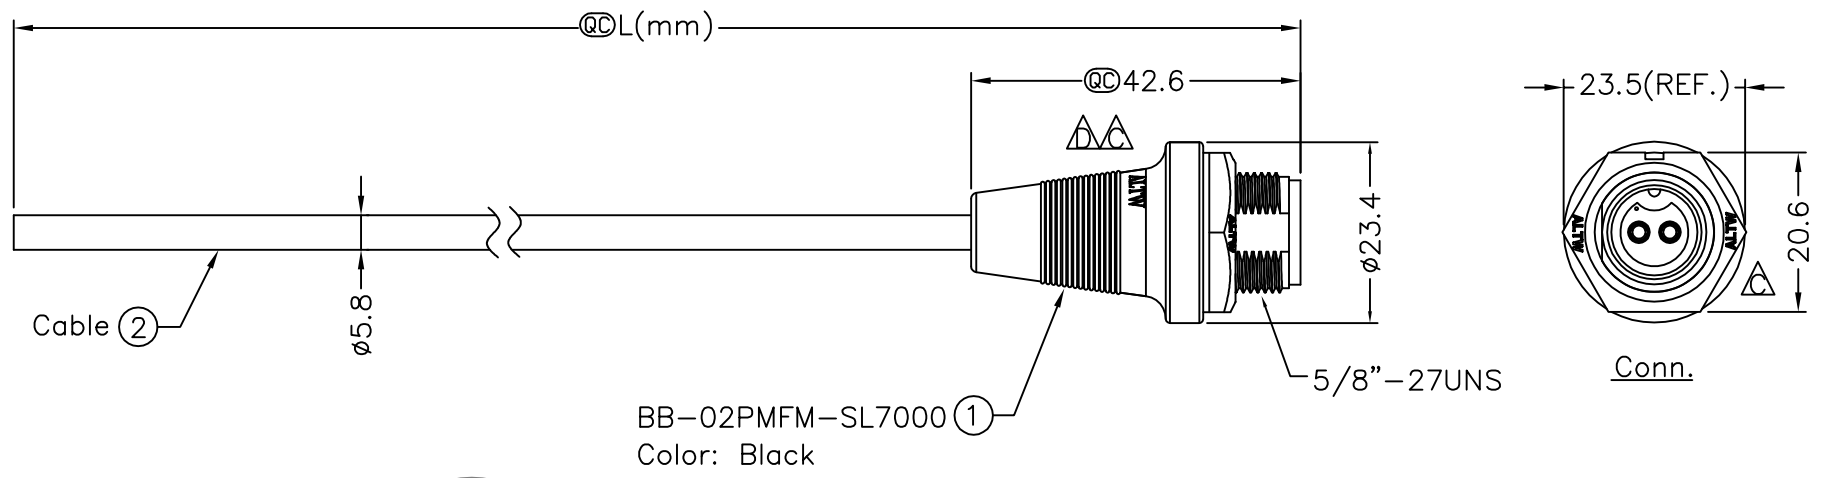

REV.	ECN NO.	DATE	SIGN	DESCRIPTION
B	LEN-8B0417~420	2008/09/10	Shin	Add Note
C	LEN1610164~167	2015/12/04	Ruru	Change Logo & Note
D	LEN1790376~379	2017/09/26	Ruru	Update View

2	Red 紅色
1	Green 綠色
Conn.	Wire Color
Pin Out	

BB-02PMFM-SL7AXX
 XX:01~99Meter
 01:01Meter
 02:02Meters
 ...
 99:99Meters
 Cable Length(L):01~99Meters

- Note:
- * @C Important Dimensions To Check.
 - * Waterproof Rate: IP67
 - * Housing: Nylon+GF, Black
 - * Female Pin: Copper Alloy, Gold Plated
 - * Gasket: EPDM, Black
 - * Nut: Nylon+GF, Black
 - * Cable: UL2464 20AWG*2C+Drain+Al/My, PVC Jacket UV Resistant, OD=5.8, Black
 - * Use with waterproof cap or dust cap
Panel Thickness Max: 2.5mm
 - * Use without waterproof cap or dust cap
Panel Thickness Max: 3.5mm
 - * Cable Length Tolerance: 01M: ±40mm
02M~05M: ±60mm
06M~10M: ±100mm
11M~30M: ±200mm
31M~99M: ±500mm

UNIT:mm		TITLE
TOLERANCE	±0.5 mm	Standard,Cable Screw 2Pin M Conn. F Pin
SCALE	Free	SHEET 1 OF 1
REV. D	SIZE A4	@C :Inspection Item

Amphenol LTW
 安費諾亮泰企業股份有限公司

ITEM NO	DRAWN BY	DATE
DWG NO	CHECKED BY	DATE
CUSTOMER	APPROVED BY	DATE
BB-02PMFM-SL7AXX	Ruru	2017/09/26
ALTW	Rita	2017/09/26
	Max	2017/09/26