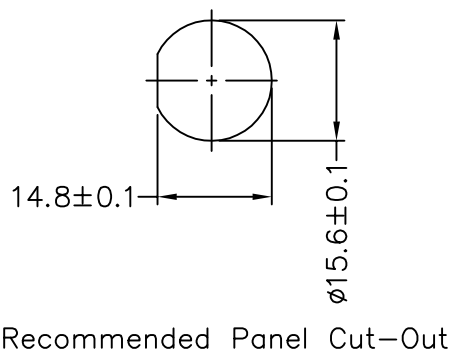

REV.	ECN NO.	DATE	SIGN	DESCRIPTION
B	LEN-8B0417~420	2008/09/10	Shin	Add Note
C	LEN1610164~167	2015/12/04	Ruru	Change Logo & Note
D	LEN1790376~379	2017/09/26	Ruru	Update View

2	Red 紅色
1	Green 綠色
Conn.	Wire Color
Pin Out	

BB-02PMFM-SL7AXX
 XX:01~99Meter
 01:01Meter
 02:02Meters
 ...
 99:99Meters
 Cable Length(L):01~99Meters

- Note:
- * @C Important Dimensions To Check.
 - * Waterproof Rate: IP67
 - * Housing: Nylon+GF, Black
 - * Female Pin: Copper Alloy, Gold Plated
 - * Gasket: EPDM, Black
 - * Nut: Nylon+GF, Black
 - * Cable: UL2464 20AWG*2C+Drain+Al/My, PVC Jacket UV Resistant, OD=5.8, Black
 - * Use with waterproof cap or dust cap
Panel Thickness Max: 2.5mm
 - * Use without waterproof cap or dust cap
Panel Thickness Max: 3.5mm
 - * Cable Length Tolerance: 01M: ±40mm
02M~05M: ±60mm
06M~10M: ±100mm
11M~30M: ±200mm
31M~99M: ±500mm

UNIT:mm		TITLE
TOLERANCE	±0.5 mm	Standard,Cable Screw 2Pin M Conn. F Pin
SCALE	Free	SHEET 1 OF 1
REV. D	SIZE A4	@C :Inspection Item

Amphenol LTW
 安費諾亮泰企業股份有限公司

ITEM NO	DRAWN BY	DATE
DWG NO	CHECKED BY	DATE
CUSTOMER	APPROVED BY	DATE
BB-02PMFM-SL7AXX	Ruru	2017/09/26
ALTW	Rita	2017/09/26
	Max	2017/09/26