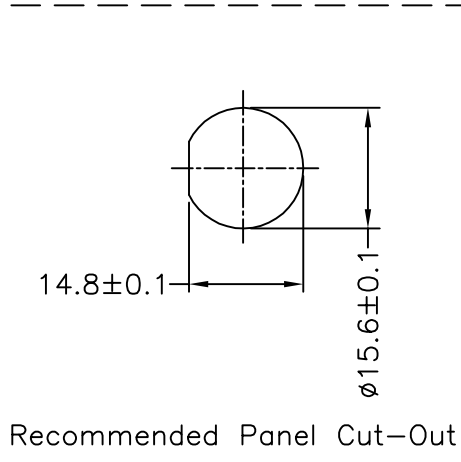

BB-02PMMM-SL7AXX
 XX:01~99Meter
 01:01Meter
 02:02Meters
 ...
 99:99Meters
 Cable Length(L):01~99Meters

- Note:
- * @C Important Dimensions To Check.
 - * Waterproof Rate: IP67
 - * Housing: Black,Nylon+GF
 - * Male Pin: Copper Alloy,Gold Plated
 - * Nut: Black,Nylon+GF
 - * Gasket: Black,EPDM
 - * Cable: UL2464 20AWG*2C+Drain+Al/My Black,UV Resistant,OD=5.8
 - △* Use with waterproof cap or dust cap Panel Thickness Max: 2.5mm
 - △* Use without waterproof cap or dust cap Panel Thickness Max: 3.5mm
 - △* Cable Length Tolerance: 01M: ±40mm
 02M~05M: ±60mm
 06M~10M: ±100mm
 11M~30M: ±200mm
 31M~99M: ±500mm

2	Red	紅色
1	Green	綠色
Conn.	Wire Color	
Pin Out		

UNIT:mm	
TOLERANCE	±0.5 mm

TITLE		Standard,Cable Screw 2Pin M Conn. M Pin	
SCALE	Free	SHEET	1 OF 1
REV.	D	SIZE	A4
		QC :Inspection Item	

Amphenol LTW
安費諾亮泰企業股份有限公司