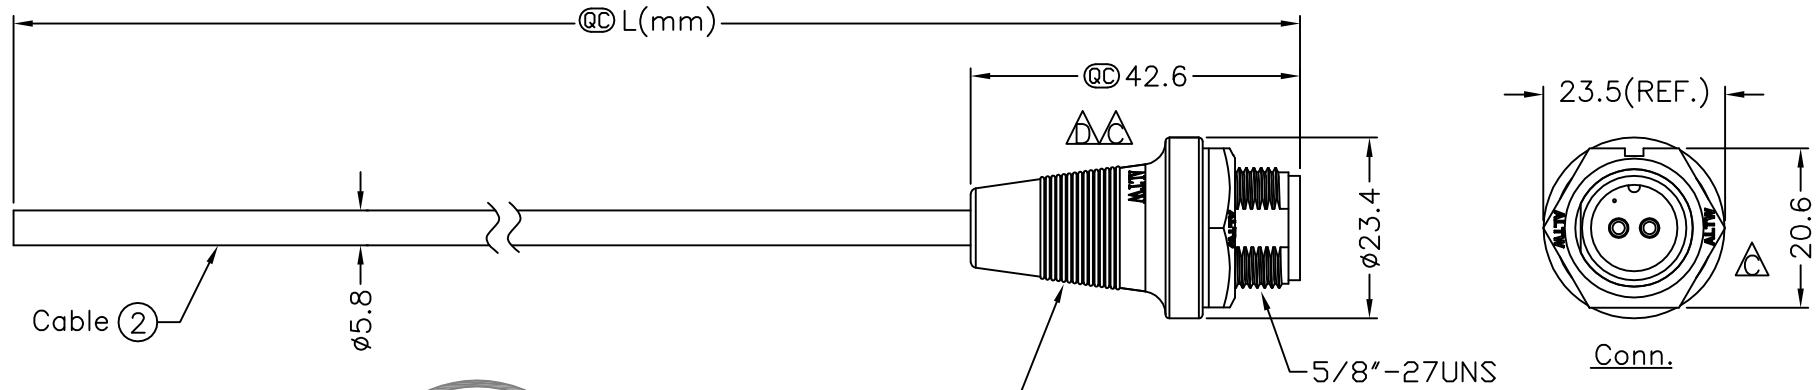

REV.	ECN NO.	DATE	SIGN	DESCRIPTION
B	LEN-8B0465~468	2008/09/10	Shin	Add Note
C	LEN1610191~194	2015/12/07	Ruru	Change Logo & Note
D	LEN1790380~383	2017/09/27	Ruru	Update View

BB-02PMMM-SL7000 (1)
Color: Black

BB-02PMMM-SL7AXX
 XX:01~99Meter
 01:01Meter
 02:02Meters
 ...
 99:99Meters
 Cable Length(L):01~99Meters

- Note:
- * @C Important Dimensions To Check.
 - * Waterproof Rate: IP67
 - * Housing: Black,Nylon+GF
 - * Male Pin: Copper Alloy,Gold Plated
 - * Nut: Black,Nylon+GF
 - * Gasket: Black,EPDM
 - * Cable: UL2464 20AWG*2C+Drain+Al/My Black,UV Resistant,OD=5.8
 - △* Use with waterproof cap or dust cap Panel Thickness Max: 2.5mm
 - △* Use without waterproof cap or dust cap Panel Thickness Max: 3.5mm
 - △* Cable Length Tolerance: 01M: ±40mm
 02M~05M: ±60mm
 06M~10M: ±100mm
 11M~30M: ±200mm
 31M~99M: ±500mm

2	Red	紅色
1	Green	綠色
Conn.	Wire Color	
Pin Out		

UNIT:mm	
TOLERANCE	±0.5 mm

TITLE		Standard,Cable Screw 2Pin M Conn. M Pin	
SCALE	Free	SHEET	1 OF 1
REV.	D	SIZE	A4
		QC :Inspection Item	

Amphenol LTW
安費諾亮泰企業股份有限公司