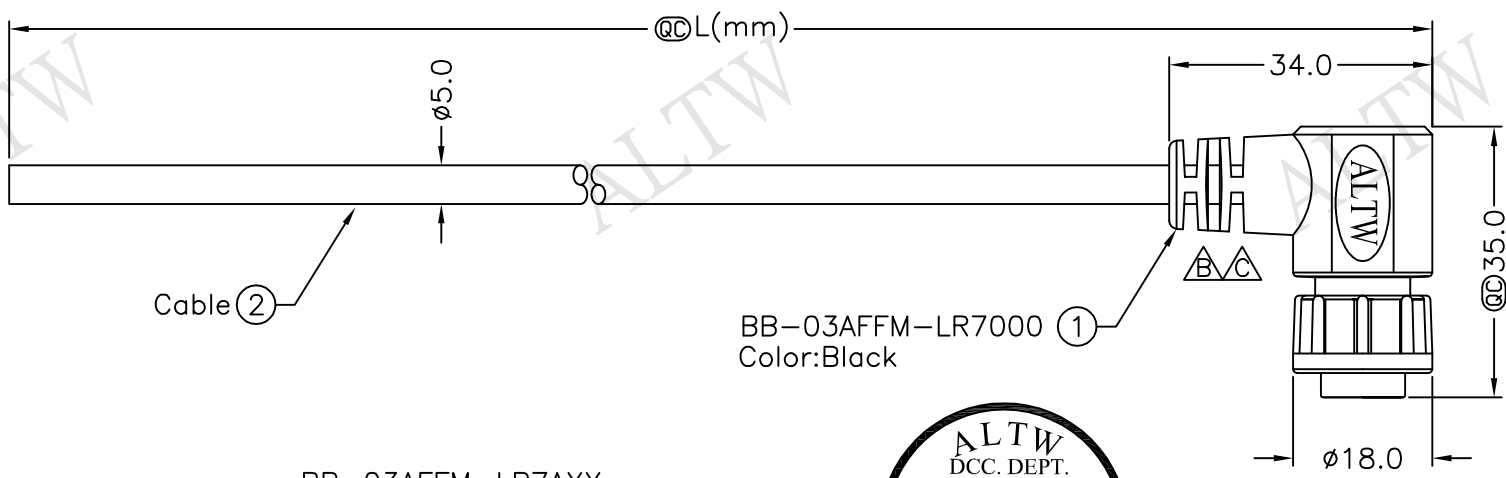

REV.	ECN NO.	DATE	SIGN	DESCRIPTION
B	LEN1140078~081	2011/03/30	Jiang Jun Hua	Change SR View.
C	LEN1610076~080	2015/12/28	Ruru	Change Logo

BB-03AFFM-LR7AXX
 XX:01~99Meter
 01:01Meter
 02:02Meters
 ...
 99:99Meters
 Cable Length(L):01~99Meters

- Note:
- * @C Important Dimension To Check.
 - * Waterproof Rate:IP67.
 - * Connector:Nylon+GF,Black.
 - * Female Pin:Copper Alloy,Gold Plated.
 - * Cable:UL2464,20AWG*3C+Al/My,Black, PVC Jacket,UV Resistant,OD=5.0mm.
 - * Cable Length Tolerance:01M:±40mm
 02M~05M:±60mm
 06M~10M:±100mm
 11M~30M:±200mm
 31M~99M:±500mm

3	Yellow	黃
2	White	白
1	Black	黑
Conn.	Wire Color	
	Pin Out	

UNIT:mm	TITLE	Amphenol LTW	ITEM NO	DRAWN BY	DATE
TOLERANCE	Standard, Cable Lock 3Pin F Conn. F Pin	安費諾亮泰企業股份有限公司	BB-03AFFM-LR7AXX	Ruru	2015/12/28
±0.5 mm	SCALE Free SHEET 1 OF 1		CUSTOMER	CHECKED BY	DATE
	REV. C SIZE A4 @C :Inspection Item		ALTW	Rita	2015/12/28
				APPROVED BY	DATE
				Lisa	2015/12/28