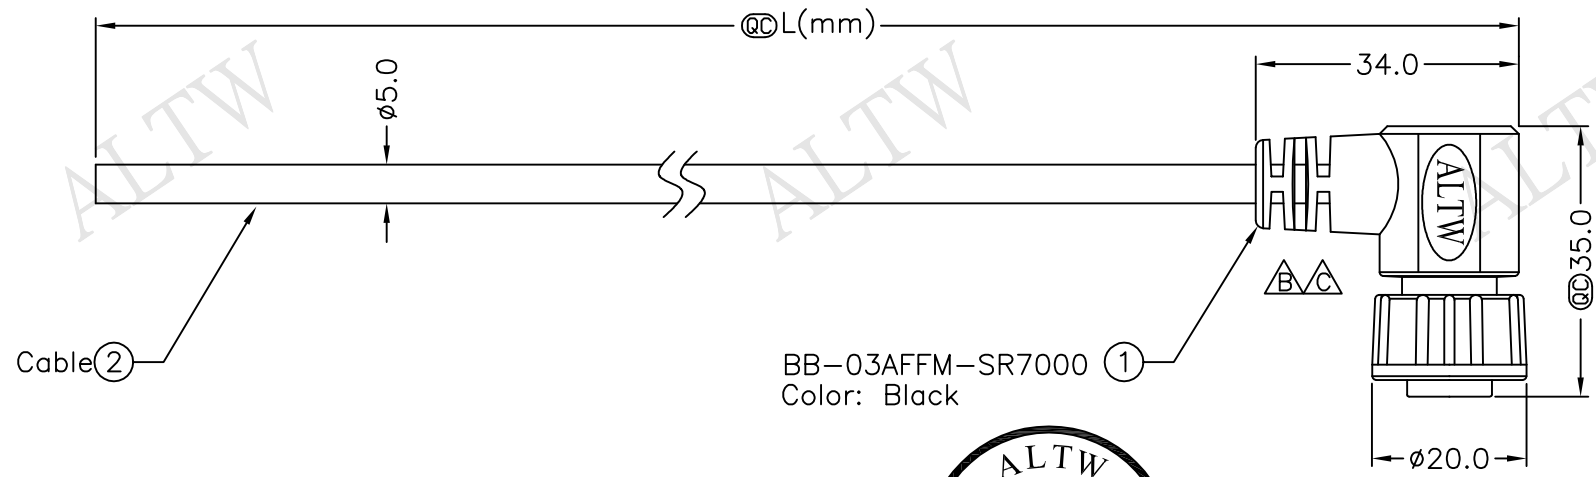

REV.	ECN NO.	DATE	SIGN	DESCRIPTION
B	LEN1190093~96	2011/08/20	Jiang Jun Hua	Change SR View
C	LEN1610081~84	2015/12/29	Ruru	Change Logo

BB-03AFFM-SR7AXX

XX:01~99Meter
01:01Meter
02:02Meters
 :
 :
99:99Meters

Cable Length(L):01~99Meters

Conn.

Pin Assignments
Front View

3	Yellow	黃	△
2	White	白	
1	Black	黑	
Conn.	Wire Color		
	Pin Out		

Note:

- * @C Important Dimension To Check.
 - * Waterproof Rate: IP67
 - * Housing: Black, Nylon+GF
 - * Pin: Copper Alloy, Gold Plated
 - * Cable: Black, UL2464 20AWG*3C+Al/My PVC Jacket UV Resistant OD=5.0mm
- △ * Cable Length Tolerance: 01M:±40mm
 02M~05M:±60mm
 06M~10M:±100mm
 11M~30M:±200mm
 31M~99M:±500mm

UNIT:mm	
TOLERANCE	±0.5 mm

TITLE	Standard		
	Cable Screw 3Pin F Conn. F Pin		
SCALE	Free	SHEET	1 OF 1
REV.	C	SIZE	A4
		@C	:Inspection Item

Amphenol LTW
 安費諾亮泰企業股份有限公司

ITEM NO	DRAWN BY	DATE
	Ruru	2015/12/29
DWG NO	CHECKED BY	DATE
BB-03AFFM-SR7AXX	Rita	2015/12/29
CUSTOMER	APPROVED BY	DATE
ALTW	Lisa	2015/12/29