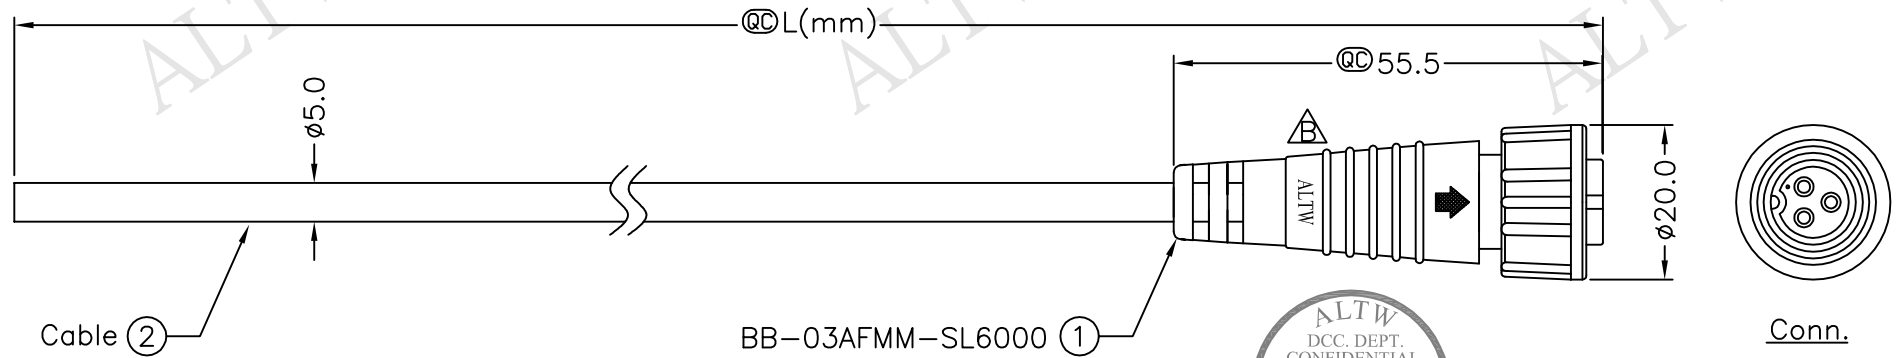

REV.	ECN NO.	DATE	SIGN	DESCRIPTION
B	LEN1660135~138	2016/05/26	Ruru	Change Logo & Note

BB-03AFMM-SL6000 ①  
Color: Black

BB-03AFMM-SL6AXX  
 XX:01~99Meter  
 01:01Meter  
 02:02Meters  
 :  
 :  
 99:99Meters  
 Cable Length(L):01~99Meters

- Note:
- \* @C Important Dimension To Check.
  - \* Waterproof Rate: IP66
  - \* Housing: Nylon+GF, Black
  - \* Pin: Copper Alloy, Gold Plated
  - \* Cable: UL2464 20AWG\*3C+Al/My, PVC Jacket, UV Resistant, OD=5.0mm, Black
  - \* Cable Length Tolerance: 01M: ±40mm  
 02M~05M: ±60mm  
 06M~10M: ±100mm  
 11M~30M: ±200mm  
 31M~99M: ±500mm

Pin Assignments  
Front View

3	Yellow
2	White
1	Black
Conn.	Wire Color
Pin Out	

UNIT:mm	
TOLERANCE	±0.5 mm

TITLE	Standard		
	Cable Screw 3Pin F Conn. M Pin		
SCALE	Free	SHEET	1 OF 1
REV.	B	SIZE	A4
		@C	:Inspection Item