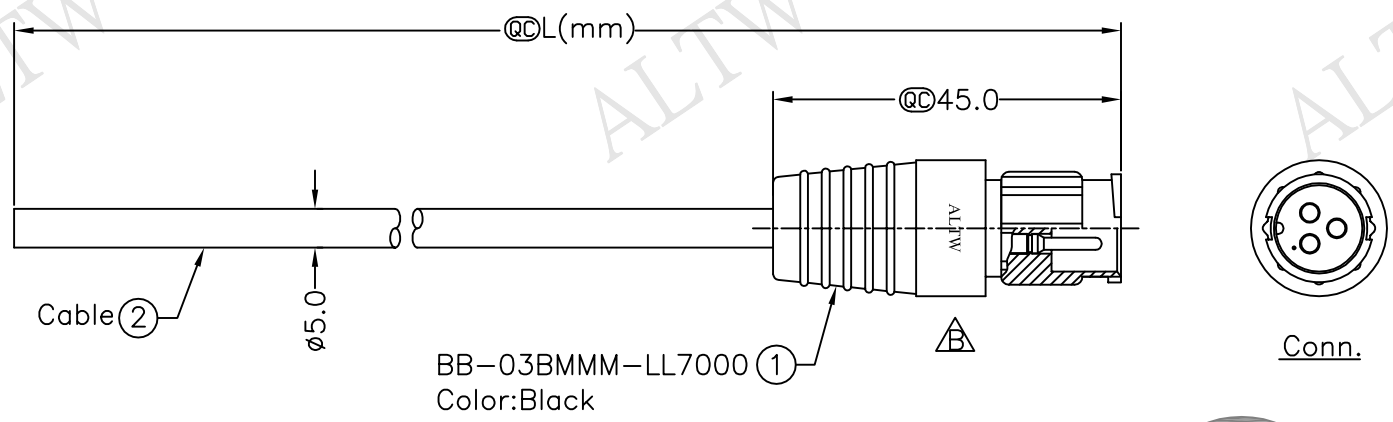

REV.	ECN_NO.	DATE	SIGN	DESCRIPTION
B	LEN1590409~13	2015/09/10	Ruru	Change Logo & Note

BB-03BMMM-LL7000 (1)  
Color:Black

BB-03BMMM-LL7AXX  
 XX:01~99Meter  
 Q1:01Meter  
 Q2:02Meters  
 ...  
 99:99Meters  
 Cable Length(L):01~99Meters

- Note:
- \* @C Important Dimension.
  - \* Waterproof Rate: IP67
  - \* Housing: Nylon+GF, Black
  - \* Male Pin: Copper Alloy, Gold Plated
  - \* Cable: UL2464 20#\*3C+Al/My, UV Resistant, OD=5.0mm, Black
  - \* Cable Length Tolerance: 01M: ±40mm  
 02M~05M: ±60mm  
 06M~10M: ±100mm  
 11M~30M: ±200mm  
 31M~99M: ±500mm

Pin Assignments  
Front View 前視圖

Yellow	黃	3
White	白	2
Black	黑	1
Wire Color		Conn.
Pin Out		

UNIT:mm		TITLE	Amphenol LTW		ITEM NO	DRAWN BY	DATE
TOLERANCE	±0.5 mm	Standard,Cable Lock 3Pin M Conn M Pin	安費諾亮泰企業股份有限公司		DWG NO	Ruru	2015/09/10
		SCALE 1:1			BB-03BMMM-LL7AXX	CHECKED BY	DATE
		SHEET 1 OF 1			CUSTOMER	Rita	2015/09/10
		REV. B	SIZE A4	@C :Inspection Item	ALTW	APPROVED BY	DATE
						Lion	2015/09/10