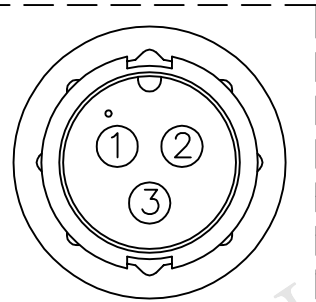

REV.	ECN_NO.	DATE	SIGN	DESCRIPTION
B	LEN1590409~13	2015/09/10	Ruru	Change Logo & Note

BB-03BMMM-LL7000 (1)  
Color:Black

BB-03BMMM-LL7AXX  
 XX:01~99Meter  
 Q1:01Meter  
 Q2:02Meters  
 ...  
 99:99Meters  
 Cable Length(L):01~99Meters

- Note:
- \* @C Important Dimension.
  - \* Waterproof Rate: IP67
  - \* Housing: Nylon+GF, Black
  - \* Male Pin: Copper Alloy, Gold Plated
  - \* Cable: UL2464 20#\*3C+Al/My, UV Resistant, OD=5.0mm, Black
  - \* Cable Length Tolerance: 01M: ±40mm  
 02M~05M: ±60mm  
 06M~10M: ±100mm  
 11M~30M: ±200mm  
 31M~99M: ±500mm

Pin Assignments  
Front View 前視圖

Yellow	黃	3
White	白	2
Black	黑	1
Wire Color		Conn.
Pin Out		

UNIT:mm		TITLE	Amphenol LTW		ITEM NO	DRAWN BY	DATE
TOLERANCE	±0.5 mm	Standard,Cable Lock 3Pin M Conn M Pin	安費諾亮泰企業股份有限公司		DWG NO	Ruru	2015/09/10
		SCALE 1:1			BB-03BMMM-LL7AXX	CHECKED BY	DATE
		SHEET 1 OF 1			CUSTOMER	Rita	2015/09/10
		REV. B	SIZE A4	@C :Inspection Item	ALTW	APPROVED BY	DATE
						Lion	2015/09/10