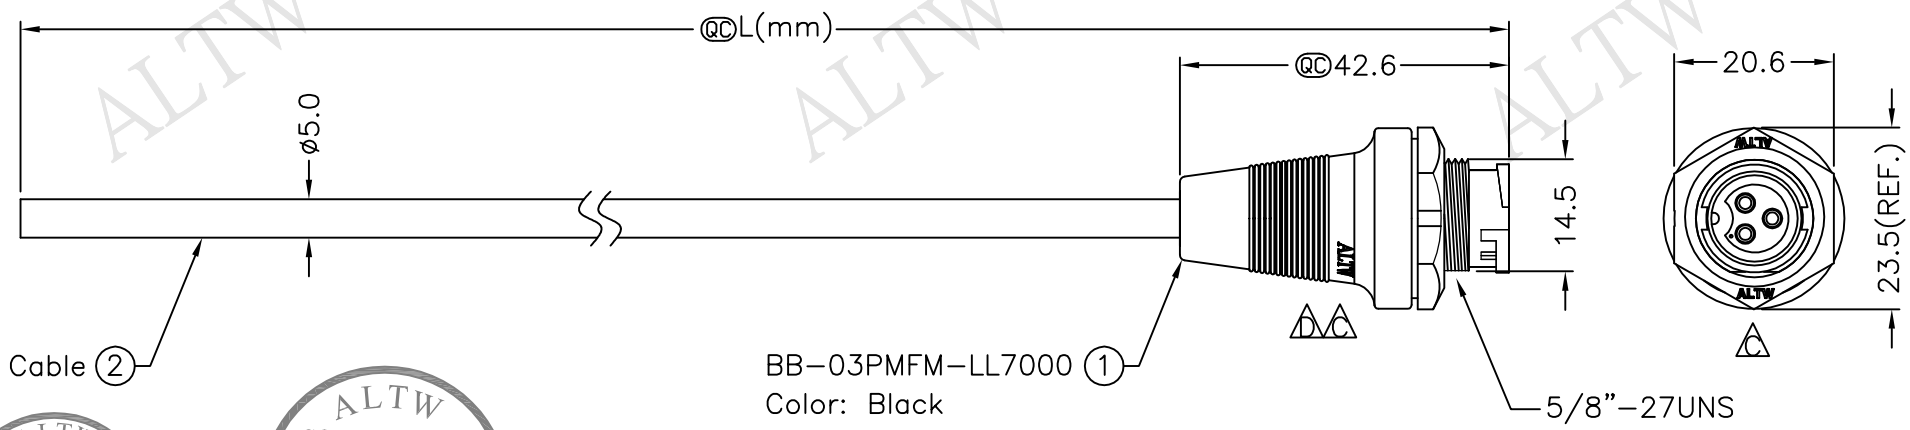

REV.	ECN NO.	DATE	SIGN	DESCRIPTION
B	LEN-8B0297~300	2008/09/10	Shin	Add Note
C	LEN1610174~177	2015/12/04	Ruru	Change Logo & Note
D	LEN1650310~313	2016/05/10	Ruru	Modify Logo Position

BB-03PMFM-LL7000
Color: Black

BB-03PMFM-LL7AXX
XX:01~99Meter
01:01Meter
02:02Meters
:
:
:
99:99Meters
Cable Length(L):01~99Meters

- Note:
- * @C Important Dimension To Check.
 - * Waterproof Rate: IP67
 - * Housing: Black, Nylon+GF
 - * Pin: Copper Alloy, Gold Plated
 - * Cable: Black, UL2464 20AWG*3C+Al/My PVC Jacket (UV Resistant) OD=5.0
 - * Use with waterproof cap or dust cap
Panel Thickness Max: 2.5mm
 - * Use without waterproof cap or dust cap
Panel Thickness Max: 3.5mm
 - * Cable Length Tolerance: 01M: ±40mm
02M~05M: ±60mm
06M~10M: ±100mm
11M~30M: ±200mm
31M~99M: ±500mm

Pin Assignments
Front View

Recommended Panel Cut-Out

3	Yellow	黃
2	White	白
1	Black	黑
Conn.	Wire Color	
Pin Out		

UNIT:mm		TOLERANCE		TITLE		SHEET		Amphenol LTW		ITEM NO		DRAWN BY		DATE	
±0.5 mm		Free		Standard Cable Lock 3Pin M Conn. F Pin		1 OF 1		安費諾亮泰企業股份有限公司		BB-03PMFM-LL7AXX		Ruru		2016/05/10	
REV. D		SIZE A4		@C :Inspection Item						CUSTOMER ALTW		CHECKED BY Rita		DATE 2016/05/10	
												APPROVED BY Lisa		DATE 2016/05/10	