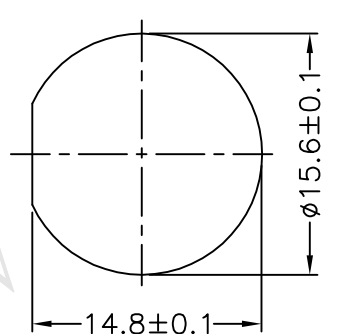

BB-03PMFM-LL7AXX
XX:01~99Meter
01:01Meter
02:02Meters
:
:
:
99:99Meters
Cable Length(L):01~99Meters

- Note:
- * @C Important Dimension To Check.
 - * Waterproof Rate: IP67
 - * Housing: Black, Nylon+GF
 - * Pin: Copper Alloy, Gold Plated
 - * Cable: Black, UL2464 20AWG*3C+Al/My PVC Jacket (UV Resistant) OD=5.0
 - * Use with waterproof cap or dust cap
Panel Thickness Max: 2.5mm
 - * Use without waterproof cap or dust cap
Panel Thickness Max: 3.5mm
 - * Cable Length Tolerance: 01M: ±40mm
02M~05M: ±60mm
06M~10M: ±100mm
11M~30M: ±200mm
31M~99M: ±500mm

Pin Assignments
Front View

Recommended Panel Cut-Out

3	Yellow	黃
2	White	白
1	Black	黑
Conn.	Wire Color	
Pin Out		

UNIT:mm		TOLERANCE		TITLE		SHEET		Amphenol LTW		ITEM NO		DRAWN BY		DATE	
±0.5 mm		Free		Standard Cable Lock 3Pin M Conn. F Pin		1 OF 1		安費諾亮泰企業股份有限公司		BB-03PMFM-LL7AXX		Ruru		2016/05/10	
REV. D		SIZE A4		@C :Inspection Item						CUSTOMER ALTW		CHECKED BY Rita		DATE 2016/05/10	
												APPROVED BY Lisa		DATE 2016/05/10	