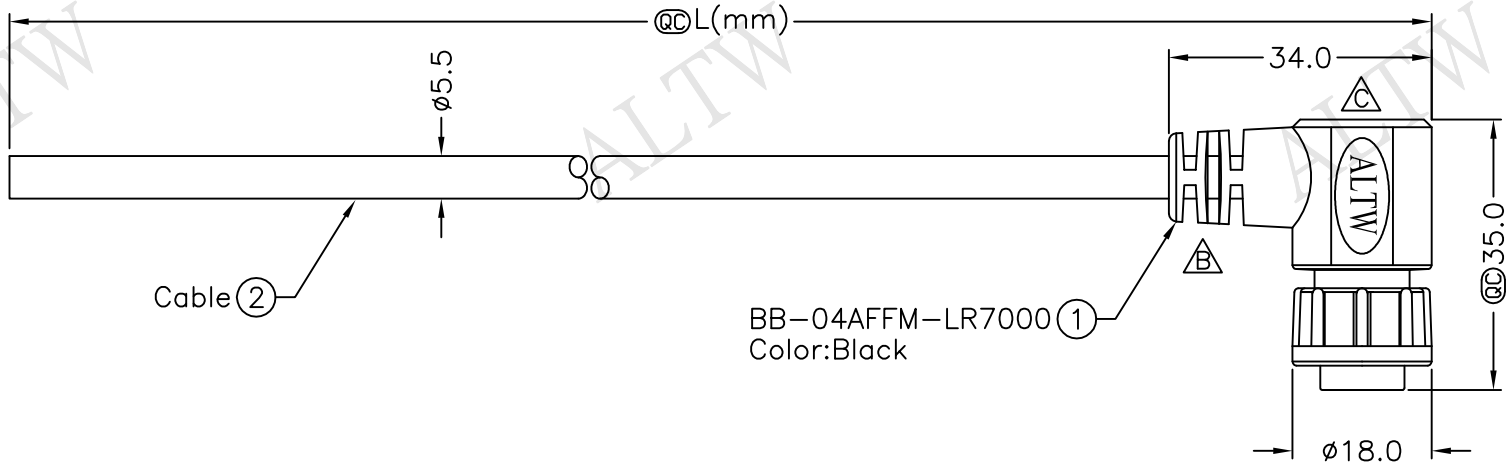

REV.	ECN NO.	DATE	SIGN	DESCRIPTION
B	LE31140033~036	2011/03/30	Jiang Jun Hua	Change SR View.
C	LEN1530241~244	2014/12/17	Ruru	Change Logo

BB-04AFFM-LR7AXX
 XX:01~99Meter
 01:01Meter
 02:02Meters
 :
 :
 99:99Meters
 Cable Length(L):01~99Meters

4	White	白
3	Black	黑
2	Blue	藍
1	Brown	棕
Conn.	Wire Color	
	Pin Out	

Note:
 * @@Important Dimension To Check.
 * Waterproof Rate:IP67.
 * Connector:Nylon+GF,Black.
 * Female Pin:Copper Alloy,Gold Plated.
 * Cable:UL2464,20AWG*4C+D+AI/My,Black, PVC Jacket,UV Resistant,OD=5.5mm.
 * Cable Length Tolerance:01M:±40mm
 02M~05M:±60mm
 06M~10M:±100mm
 11M~30M:±200mm
 31M~99M:±500mm

UNIT:mm		TITLE	Standard, Cable Lock 4Pin F Conn. F Pin	Amphenol LTW	ITEM NO	BB-04AFFM-LR7AXX	DRAWN BY	Ruru	DATE	2014/12/17	
TOLERANCE	±0.5 mm	SCALE	Free	SHEET	1 OF 1	CUSTOMER	ALTW	CHECKED BY	Rita	DATE	2014/12/17
REV.	C	SIZE	A4	QC	:Inspection Item			APPROVED BY	Win	DATE	2014/12/17