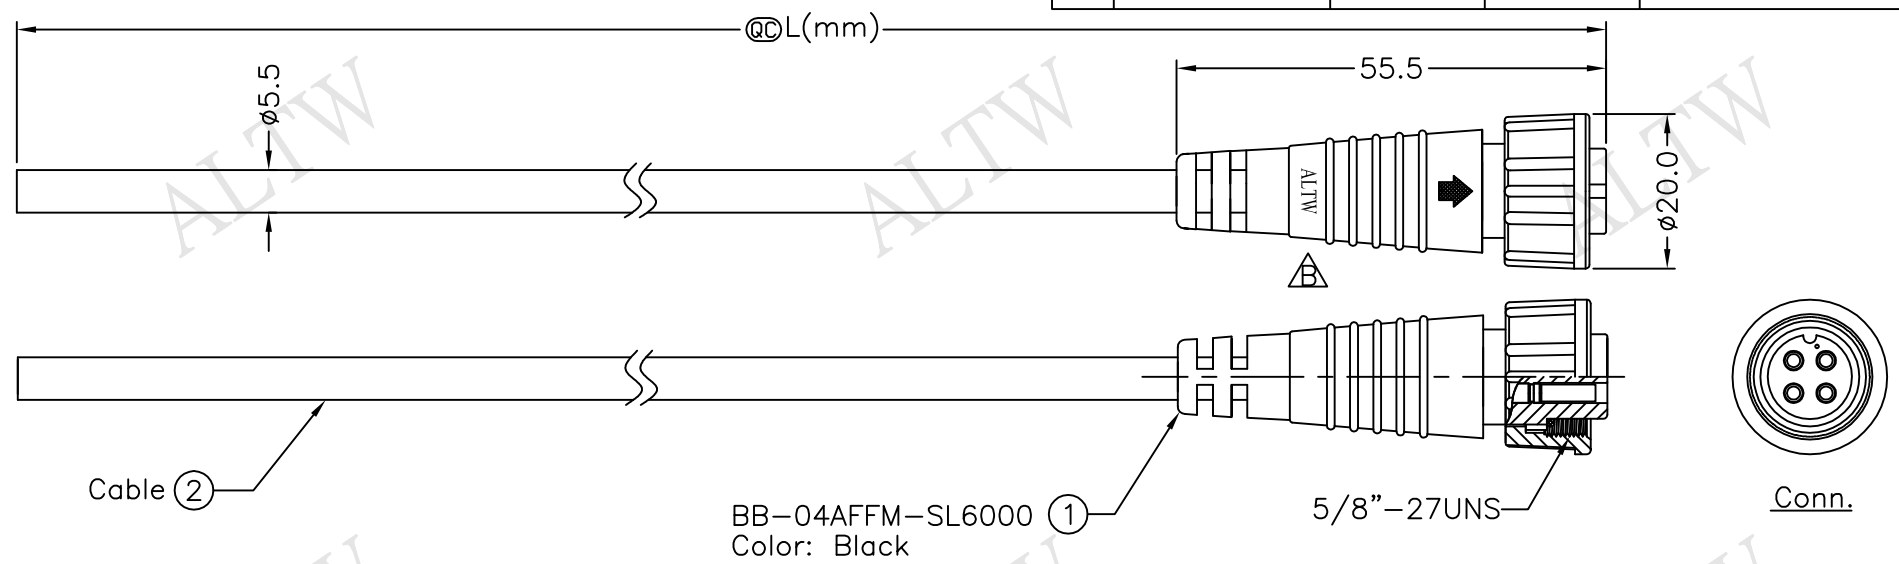

5	6	7	8
REV. B	ECN NO. LEN1660143~146	DATE 2016/05/26	SIGN Ruru
			DESCRIPTION Change Logo & Note

BB-04AFFM-SL6AXX
 XX:01~99Meter
 01:01Meter
 02:02Meters
 :
 :
 99:99Meters
 Cable Length(L):01~99Meters

4	White
3	Black
2	Blue
1	Brown
Conn.	Wire Color
	Pin Out

- Note:
- * @C Important Dimension To Check.
 - * Waterproof Rate: IP66
 - * Housing: Nylon+GF, Black
 - * Female Pin: Copper Alloy, Gold Plated
 - * Cable: UL2464 20AWG*4C+Drain+Al/My, PVC Jacket UV Resistant, OD=5.5mm, Black
 - * Cable Length Tolerance: 01M: ±40mm
 02M~05M: ±60mm
 06M~10M: ±100mm
 11M~30M: ±200mm
 31M~99M: ±500mm

UNIT:mm	
TOLERANCE	±0.5 mm

TITLE	Standard Cable Screw 4Pin F Conn F Pin		
SCALE	Free	SHEET 1 OF 1	
REV. B	SIZE A4	@C :Inspection Item	

Amphenol LTW
 安費諾亮泰企業股份有限公司

ITEM NO	DRAWN BY Ruru	DATE 2016/05/26
DWG NO BB-04AFFM-SL6AXX	CHECKED BY Rita	DATE 2016/05/26
CUSTOMER ALTW	APPROVED BY Lisa	DATE 2016/05/26