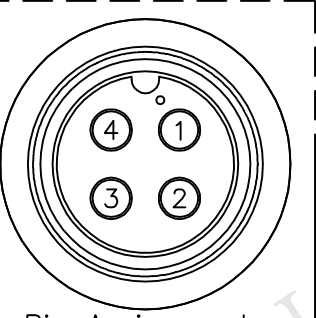

5	6	7	8
REV. B	ECN NO. LEN1660143~146	DATE 2016/05/26	SIGN Ruru
			DESCRIPTION Change Logo & Note

BB-04AFFM-SL6AXX
 XX:01~99Meter
 01:01Meter
 02:02Meters
 :
 :
 99:99Meters
 Cable Length(L):01~99Meters

4	White
3	Black
2	Blue
1	Brown
Conn.	Wire Color
	Pin Out

- Note:
- * @C Important Dimension To Check.
 - * Waterproof Rate: IP66
 - * Housing: Nylon+GF, Black
 - * Female Pin: Copper Alloy, Gold Plated
 - * Cable: UL2464 20AWG*4C+Drain+Al/My, PVC Jacket UV Resistant, OD=5.5mm, Black
 - * Cable Length Tolerance: 01M: ±40mm
 02M~05M: ±60mm
 06M~10M: ±100mm
 11M~30M: ±200mm
 31M~99M: ±500mm

UNIT:mm	
TOLERANCE	±0.5 mm

TITLE	Standard Cable Screw 4Pin F Conn F Pin		
SCALE	Free	SHEET 1 OF 1	
REV. B	SIZE A4	@C :Inspection Item	

Amphenol LTW
 安費諾亮泰企業股份有限公司

ITEM NO	DRAWN BY Ruru	DATE 2016/05/26
DWG NO BB-04AFFM-SL6AXX	CHECKED BY Rita	DATE 2016/05/26
CUSTOMER ALTW	APPROVED BY Lisa	DATE 2016/05/26