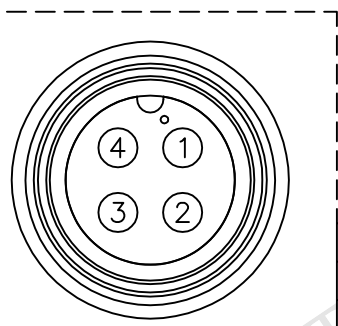

REV.	ECN NO.	DATE	SIGN	DESCRIPTION
B	LEN1190015~18	2011/08/18	Jiang Jun Hua	Change SR View
C	LEN1610112~15	2015/12/30	Ruru	Change Logo

Cable ②

BB-04AFFM-SR7000 ①
Color: Black

BB-04AFFM-SR7AXX

XX:01~99Meter
01:01Meter
02:02Meters
:
:
99:99Meters

Cable Length(L):01~99Meters

Conn.

Note:

- * @C Important Dimension To Check.
- * Waterproof Rate: IP67
- * Housing: Nylon+GF, Black
- * Pin: Copper Alloy, Gold Plated
- * Cable: UL2464 20AWG*4C+Drain+Al/My Black, PVC Jacket UV Resistant OD=5.5mm
- * Cable Length Tolerance: 01M:±40mm
02M~05M:±60mm
06M~10M:±100mm
11M~30M:±200mm
31M~99M:±500mm

Pin Assignments
Front View

4	White	白
3	Black	黑
2	Blue	藍
1	Brown	棕
Conn.	Wire Color	
	Pin Out	

UNIT:mm	
TOLERANCE	±0.5 mm

TITLE	Standard, Cable Screw 4Pin F Conn. F Pin	
SCALE	Free	SHEET 1 OF 1
REV.	C	SIZE A4 @C :Inspection Item