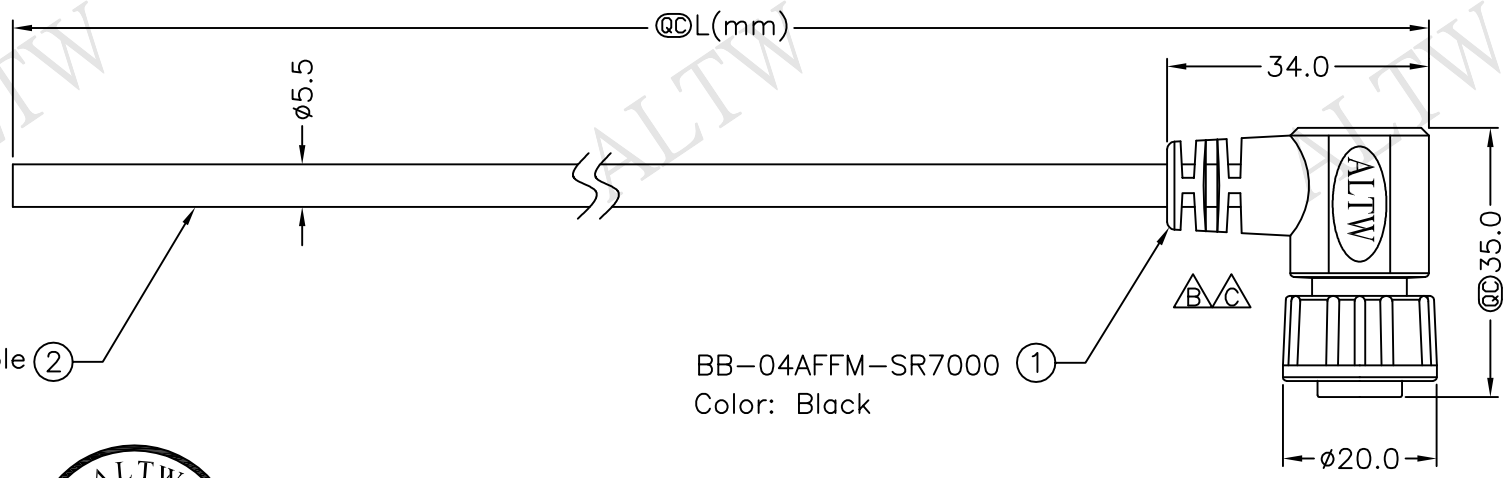

REV.	ECN NO.	DATE	SIGN	DESCRIPTION
B	LEN1190015~18	2011/08/18	Jiang Jun Hua	Change SR View
C	LEN1610112~15	2015/12/30	Ruru	Change Logo

Cable ②

BB-04AFFM-SR7000 ①
Color: Black

BB-04AFFM-SR7AXX

XX:01~99Meter
01:01Meter
02:02Meters
:
:
99:99Meters

Cable Length(L):01~99Meters

Conn.

Note:

- * @C Important Dimension To Check.
- * Waterproof Rate: IP67
- * Housing: Nylon+GF, Black
- * Pin: Copper Alloy, Gold Plated
- * Cable: UL2464 20AWG*4C+Drain+Al/My Black, PVC Jacket UV Resistant OD=5.5mm
- * Cable Length Tolerance: 01M:±40mm
02M~05M:±60mm
06M~10M:±100mm
11M~30M:±200mm
31M~99M:±500mm

Pin Assignments
Front View

4	White	白
3	Black	黑
2	Blue	藍
1	Brown	棕
Conn.	Wire Color	
	Pin Out	

UNIT:mm	
TOLERANCE	±0.5 mm

TITLE	Standard, Cable Screw 4Pin F Conn. F Pin	
SCALE	Free	SHEET 1 OF 1
REV.	C	SIZE A4 @C :Inspection Item