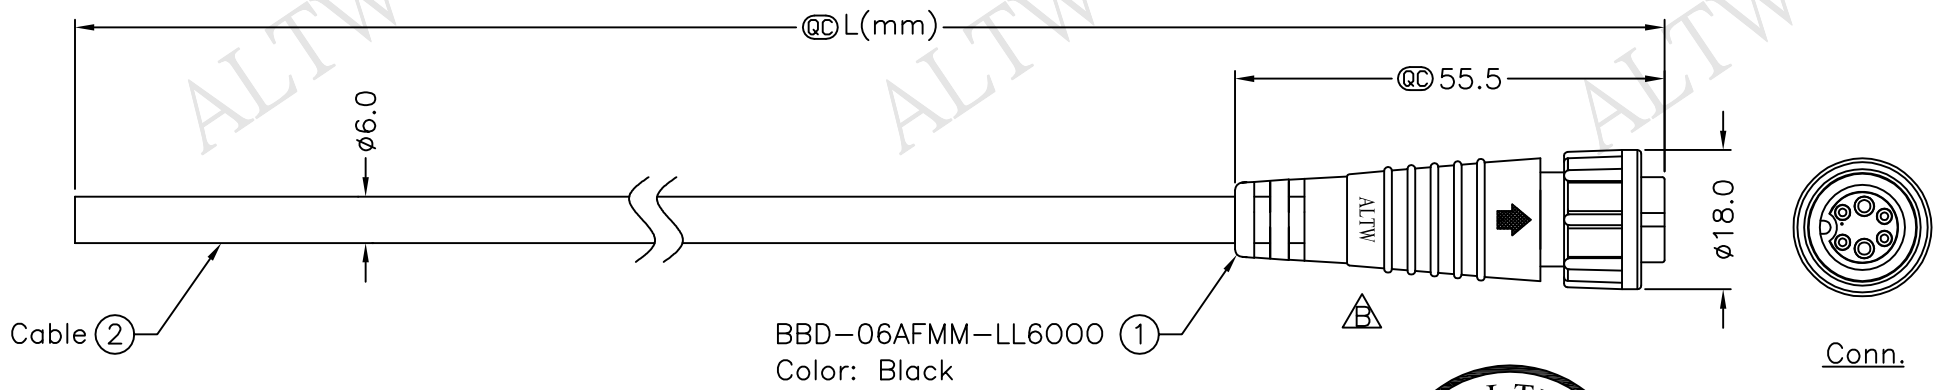

BBD-06AFMM-LL6000 ①
Color: Black

BBD-06AFMM-LL6AXX
 XX:01~99Meter
 01:01Meter
 02:02Meters
 ⋮
 99:99Meters
 Cable Length(L):01~99Meters

- △ Note:
- * @C Important Dimension To Check.
 - * Waterproof Rate: IP66
 - * Housing: Nylon+GF, Black
 - * Pin: Copper Alloy, Gold Plated
 - * Cable: UL2464(20AWG*2C+24AWG*4C)+Drain+Al/My, PVC Jacket UV Resistant, OD=6.0, Black
 - * Cable Length Tolerance: 01M: ±40mm
 02M~05M: ±60mm
 06M~10M: ±100mm
 11M~30M: ±200mm
 31M~99M: ±500mm

Pin Assignments
Front View

6	Gray (20AWG)
5	Blue (20AWG)
4	Yellow (24AWG)
3	Green (24AWG)
2	Brown (20AWG)
1	White (24AWG)
Conn.	Wire Color
Pin Out	

UNIT:mm		TITLE	Standard
TOLERANCE		Cable Screw 6Pin F Conn M Pin	
±0.5 mm		SCALE	Free
		SHEET	1 OF 1
		REV.	B
		SIZE	A4
		@C	:Inspection Item