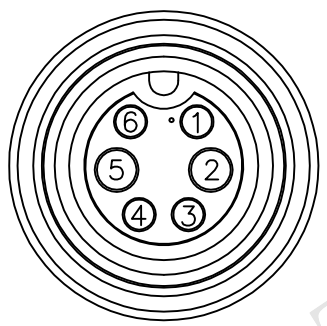

BBD-06AFMM-LL6000 ①
Color: Black

BBD-06AFMM-LL6AXX
 XX:01~99Meter
 01:01Meter
 02:02Meters
 ⋮
 99:99Meters
 Cable Length(L):01~99Meters

- △ Note:
- * @C Important Dimension To Check.
 - * Waterproof Rate: IP66
 - * Housing: Nylon+GF, Black
 - * Pin: Copper Alloy, Gold Plated
 - * Cable: UL2464(20AWG*2C+24AWG*4C)+Drain+Al/My, PVC Jacket UV Resistant, OD=6.0, Black
 - * Cable Length Tolerance: 01M: ±40mm
 02M~05M: ±60mm
 06M~10M: ±100mm
 11M~30M: ±200mm
 31M~99M: ±500mm

Pin Assignments
Front View

6	Gray (20AWG)
5	Blue (20AWG)
4	Yellow (24AWG)
3	Green (24AWG)
2	Brown (20AWG)
1	White (24AWG)
Conn.	Wire Color
Pin Out	

UNIT:mm		TITLE	Standard
TOLERANCE		Cable Screw 6Pin F Conn M Pin	
±0.5 mm		SCALE	Free
		SHEET	1 OF 1
		REV.	B
		SIZE	A4
		@C	:Inspection Item