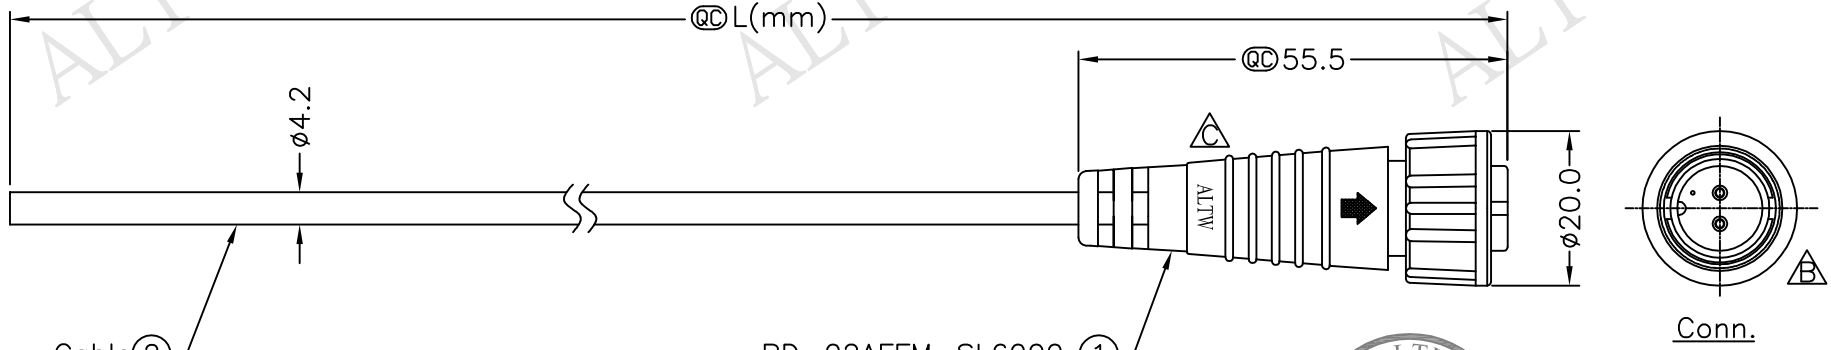

Cable ②

BD-02AFFM-SL6000 ①
Color: Black

BD-02AFFM-SL6AXX
 XX:01~99Meter
 01:01Meter
 02:02Meters
 :
 :
 99:99Meters
 Cable Length(L):01~99Meters

- Note:
- * @@Important Dimension To Check.
 - * Waterproof Rate: IP66
 - * Housing:Nylon+GF ,Black
 - * Female Pin: Copper Alloy, Gold Plated
 - * Cable: UL2464 24AWG*2C+D+Al/My PVC Jacket (UV Resistant) OD=4.2, Black
 - * Cable Length Tolerance:01M:±40mm
 02M~05M:±60mm
 06M~10M:±100mm
 11M~30M:±200mm
 31M~99M:±500mm

Pin Assignments
Front View

2	Red	紅
1	Black	黑
Conn.	Wire Color	
Pin Out		

UNIT:mm	
TOLERANCE	±0.5 mm

TITLE	Standard Cable Screw 2Pin F Conn. F Pin		
SCALE	Free	SHEET	1 OF 1
REV.	C	SIZE	A4
@@ :Inspection Item			