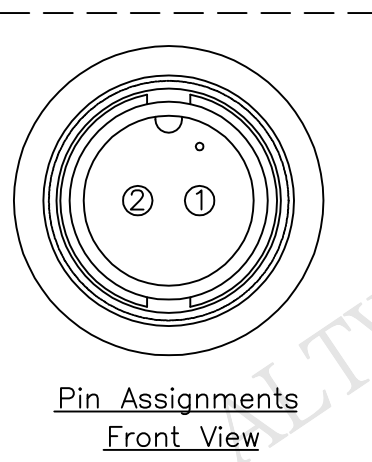

REV.	ECN NO.	DATE	SIGN	DESCRIPTION
B	LEN-0C0493~496	2010/11/29	Ivan	Change View
C	LEN1190035~38	2011/08/18	Jiang Jun Hua	Change SR View
D	LEN1610137~40	2015/12/31	Ruru	Change Logo

BD-02AFFM-SR7AXX
 XX:01~99Meter
 01:01Meter
 02:02Meters
 :
 :
 99:99Meters
 Cable Length(L):01~99Meters

- Note:
- * @D Important Dimension To Check.
 - * Waterproof Rate: IP67
 - * Housing: Nylon+GF, Black.
 - * Pin: Copper Alloy, Gold Plated
 - * Cable: UL2464 24AWG*2C+Drain+Al/My PVC Jacket UV Resistant, OD=4.2mm, Black
 - * Cable Length Tolerance: 01M:±40mm
 02M~05M:±60mm
 06M~10M:±100mm
 11M~30M:±200mm
 31M~99M:±500mm

2	Red	紅
1	Black	黑
Conn.	Wire Color	
Pin Out		

UNIT:mm TOLERANCE ±0.5 mm	TITLE Standard Cable Screw 2Pin F Conn F Pin		Amphenol LTW 安費諾亮泰企業股份有限公司	ITEM NO	DRAWN BY Ruru	DATE 2015/12/31
	SCALE Free	SHEET 1 OF 1		DWG NO BD-02AFFM-SR7AXX	CHECKED BY Rita	DATE 2015/12/31
REV. D	SIZE A4	@C :Inspection Item	CUSTOMER ALTW	APPROVED BY Lisa	DATE 2015/12/31	