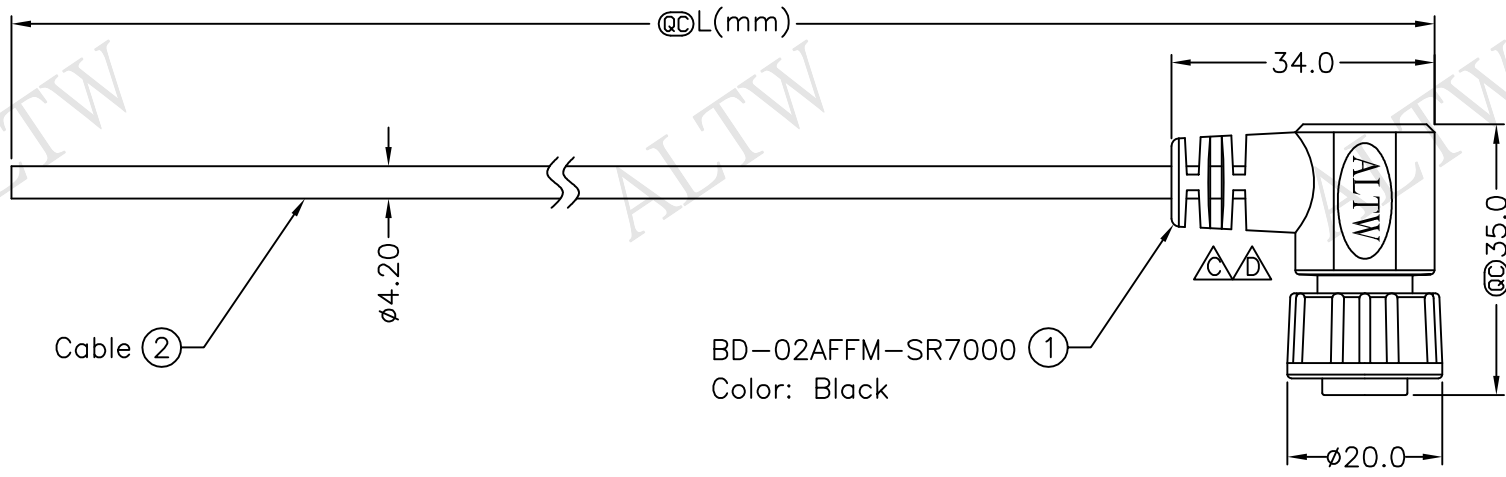

REV.	ECN NO.	DATE	SIGN	DESCRIPTION
B	LEN-0C0493~496	2010/11/29	Ivan	Change View
C	LEN1190035~38	2011/08/18	Jiang Jun Hua	Change SR View
D	LEN1610137~40	2015/12/31	Ruru	Change Logo

BD-02AFFM-SR7AXX
 XX:01~99Meter
 01:01Meter
 02:02Meters
 :
 :
 99:99Meters
 Cable Length(L):01~99Meters

- Note:
- * @D Important Dimension To Check.
 - * Waterproof Rate: IP67
 - * Housing: Nylon+GF, Black.
 - * Pin: Copper Alloy, Gold Plated
 - * Cable: UL2464 24AWG*2C+Drain+Al/My PVC Jacket UV Resistant, OD=4.2mm, Black
 - * Cable Length Tolerance: 01M:±40mm
 02M~05M:±60mm
 06M~10M:±100mm
 11M~30M:±200mm
 31M~99M:±500mm

2	Red	紅
1	Black	黑
Conn.	Wire Color	
Pin Out		

UNIT:mm TOLERANCE ±0.5 mm	TITLE Standard Cable Screw 2Pin F Conn F Pin		Amphenol LTW 安費諾亮泰企業股份有限公司	ITEM NO	DRAWN BY Ruru	DATE 2015/12/31
	SCALE Free	SHEET 1 OF 1		DWG NO BD-02AFFM-SR7AXX	CHECKED BY Rita	DATE 2015/12/31
REV. D	SIZE A4	@C :Inspection Item	CUSTOMER ALTW	APPROVED BY Lisa	DATE 2015/12/31	