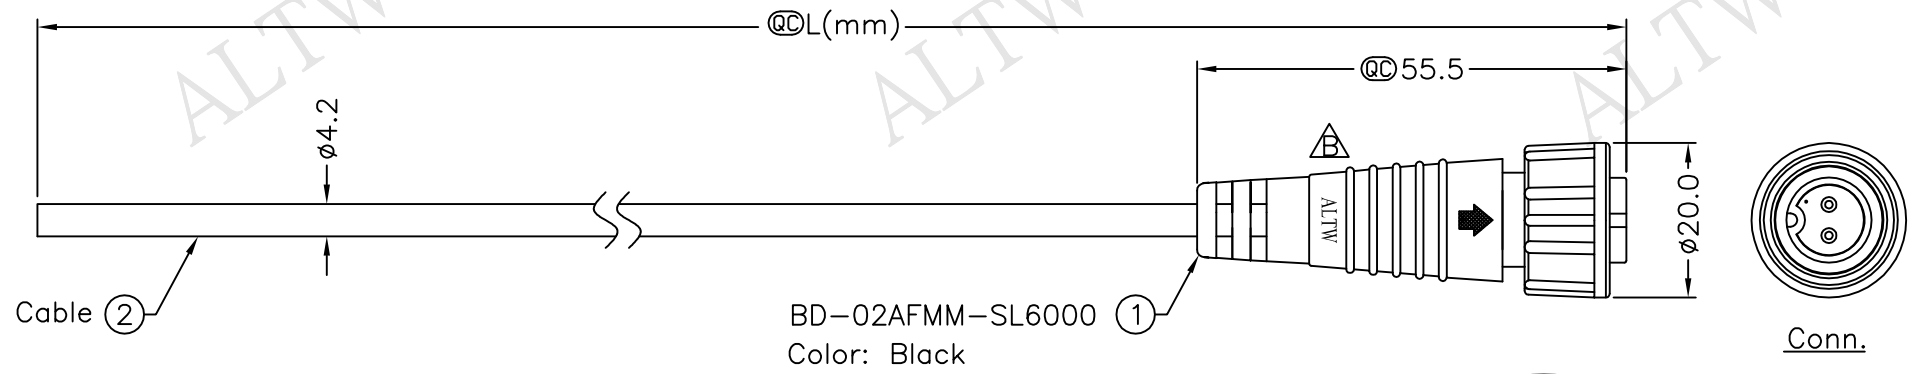

BD-02AFMM-SL6AXX
 XX:01~99Meter
 01:01Meter
 02:02Meters
 :
 :
 99:99Meters
 Cable Length(L):01~99Meters

- Note:
- * @C Important Dimension To Check.
 - * Waterproof Rate: IP66
 - * Housing: Nylon+GF, Black
 - * Pin: Copper Alloy, Gold Plated
 - * Cable: UL2464 24AWG*2C+Drain+Al/My, UV Resistant, OD=4.2mm, Black
 - * Cable Length Tolerance: 01M: ±40mm
 02M~05M: ±60mm
 06M~10M: ±100mm
 11M~30M: ±200mm
 31M~99M: ±500mm

2	Red
1	Black
Conn.	Wire Color
Pin Out	

UNIT:mm	
TOLERANCE	±0.5 mm

TITLE	Standard Cable Screw 2Pin F Conn M Pin		
SCALE	Free	SHEET	1 OF 1
REV. B	SIZE A4	@C :Inspection Item	

Amphenol LTW
 安費諾亮泰企業股份有限公司

ITEM NO	
DWG NO	BD-02AFMM-SL6AXX
CUSTOMER	ALTW