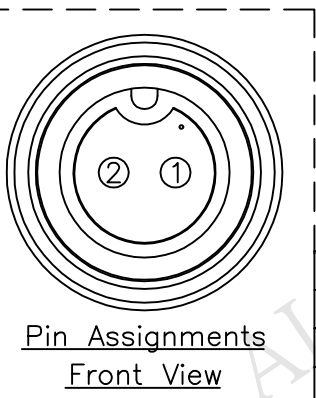

BD-02AFMM-SL6AXX
 XX:01~99Meter
 01:01Meter
 02:02Meters
 :
 :
 99:99Meters
 Cable Length(L):01~99Meters

- Note:
- * @C Important Dimension To Check.
 - * Waterproof Rate: IP66
 - * Housing: Nylon+GF, Black
 - * Pin: Copper Alloy, Gold Plated
 - * Cable: UL2464 24AWG*2C+Drain+Al/My, UV Resistant, OD=4.2mm, Black
 - * Cable Length Tolerance: 01M: ±40mm
 02M~05M: ±60mm
 06M~10M: ±100mm
 11M~30M: ±200mm
 31M~99M: ±500mm

2	Red
1	Black
Conn.	Wire Color
Pin Out	

UNIT:mm	
TOLERANCE	±0.5 mm

TITLE	Standard Cable Screw 2Pin F Conn M Pin		
SCALE	Free	SHEET	1 OF 1
REV. B	SIZE A4	@C :Inspection Item	

Amphenol LTW
 安費諾亮泰企業股份有限公司

ITEM NO	
DWG NO	BD-02AFMM-SL6AXX
CUSTOMER	ALTW